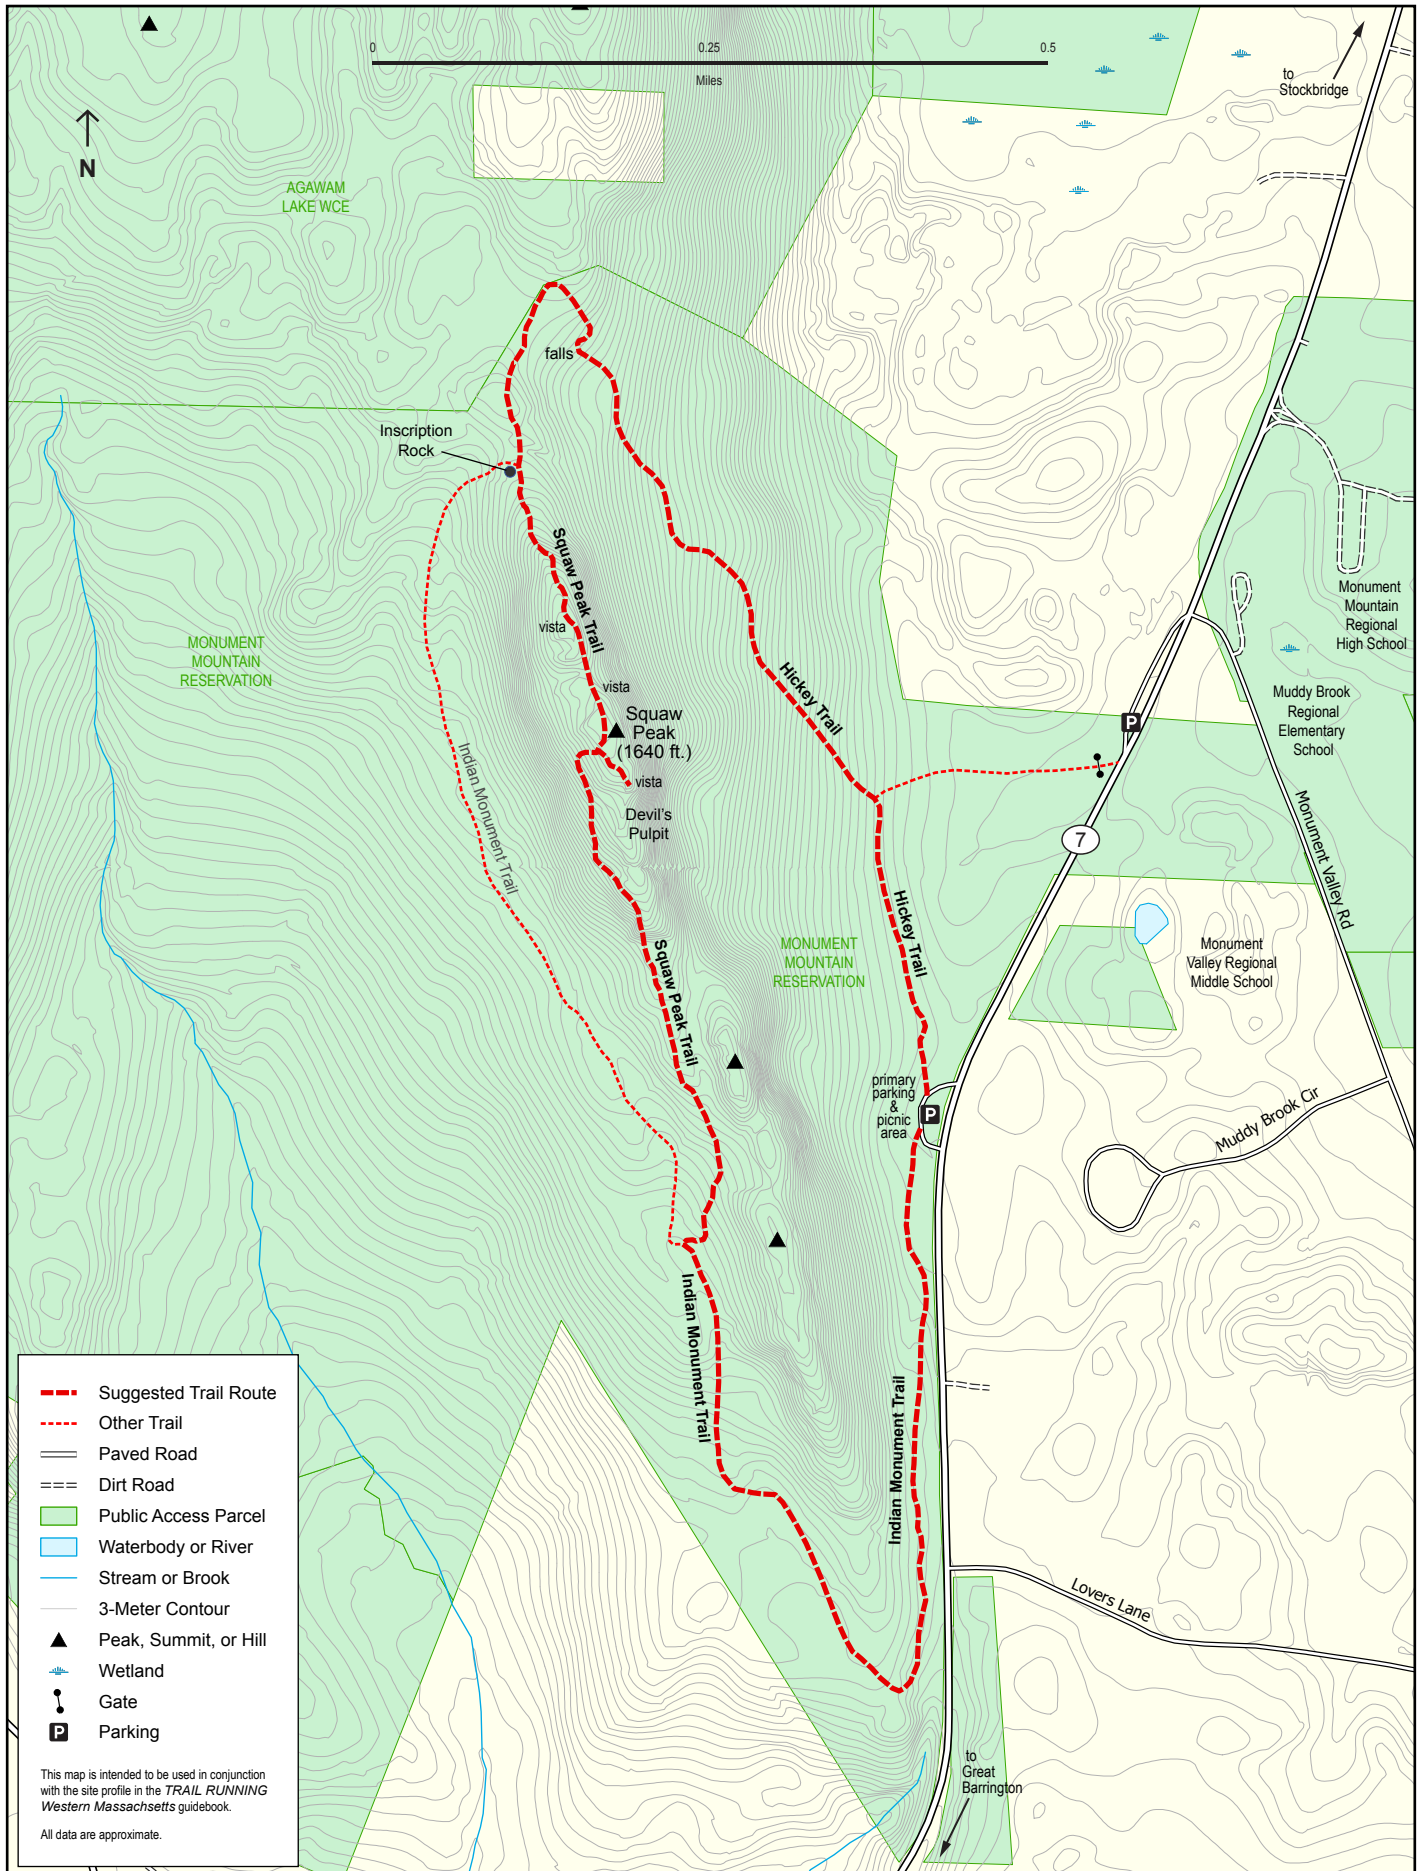

TRAIL RUNNING Western Massachusetts, Site 17: Monument Mountain

This map is intended to be used in conjunction with the site profile in the *TRAIL RUNNING Western Massachusetts* guidebook.

All data are approximate.