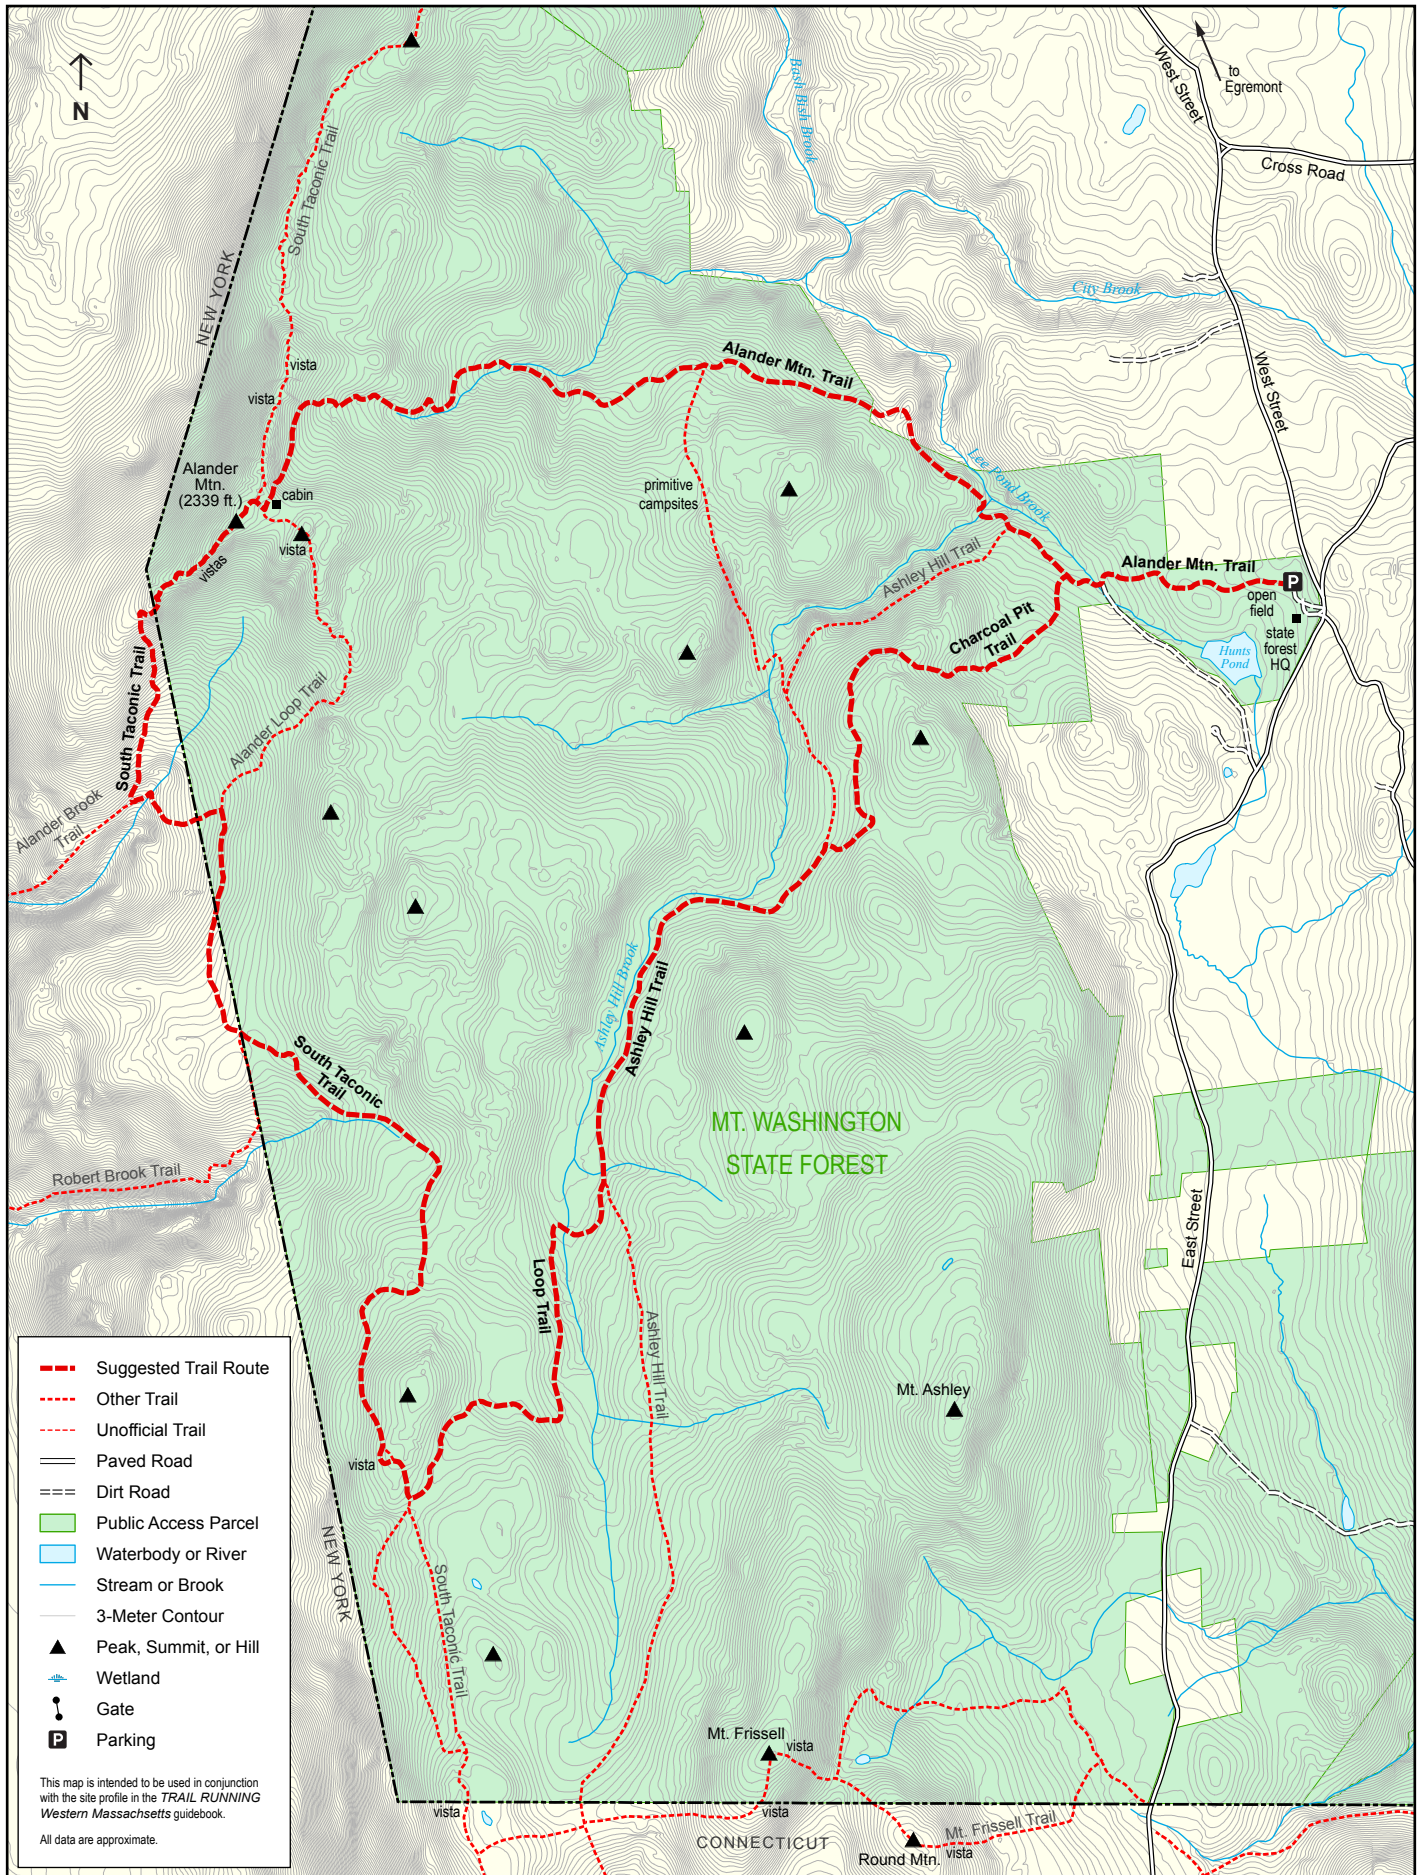

TRAIL RUNNING Western Massachusetts, Site 19: Alander Mountain

Scale = 1:25,000

0 0.5 1
Miles

Map produced October 2014 by Ben Kimball