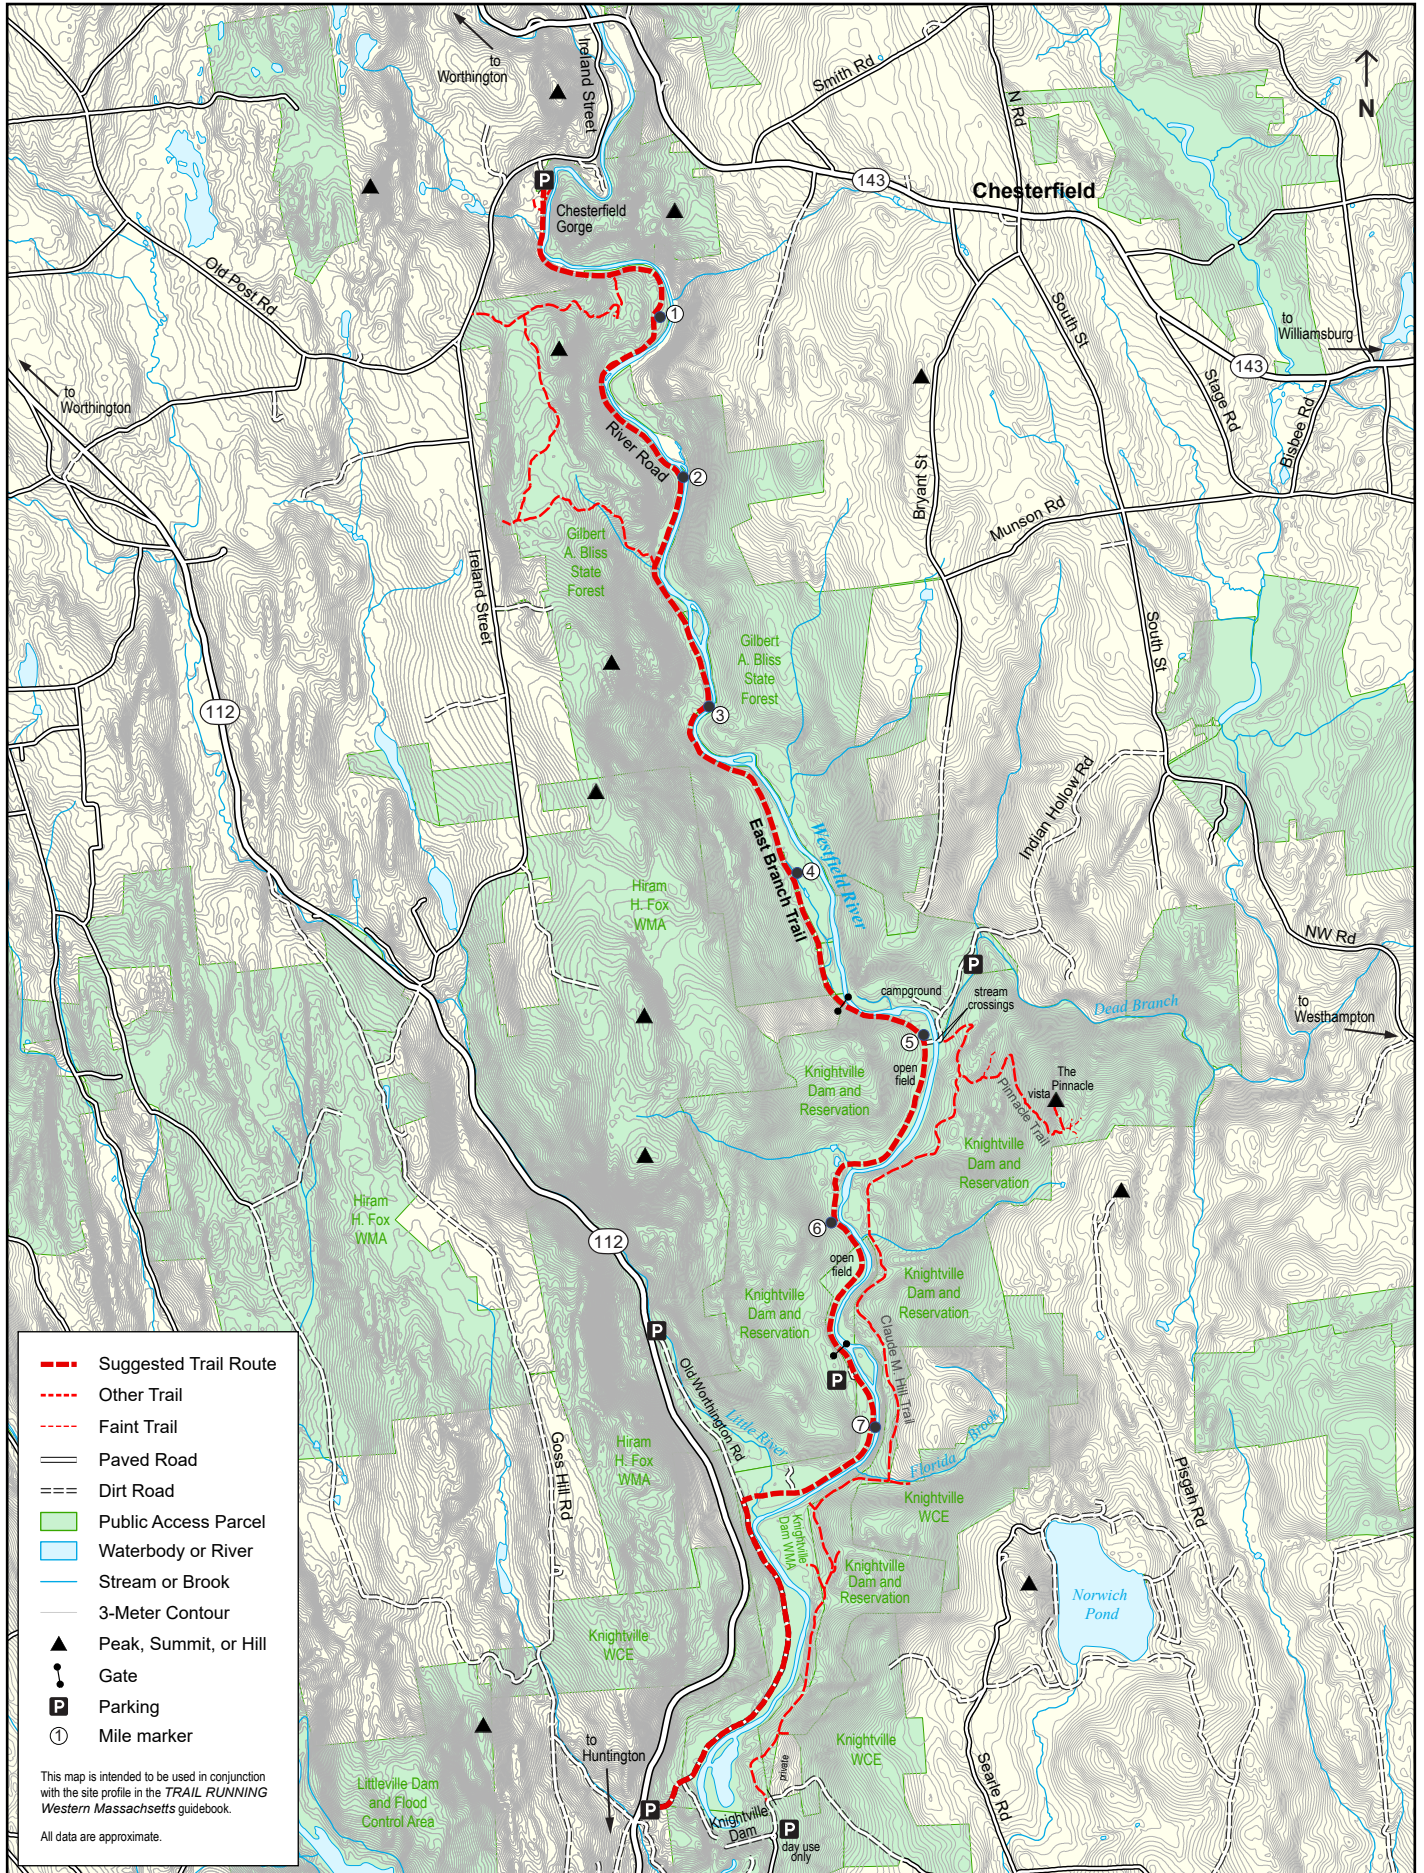

TRAIL RUNNING Western Massachusetts, Site 23: Chesterfield Gorge

Scale = 1:52,000

Map produced November 2014 by Ben Kimball [Rev. 9/27/15]