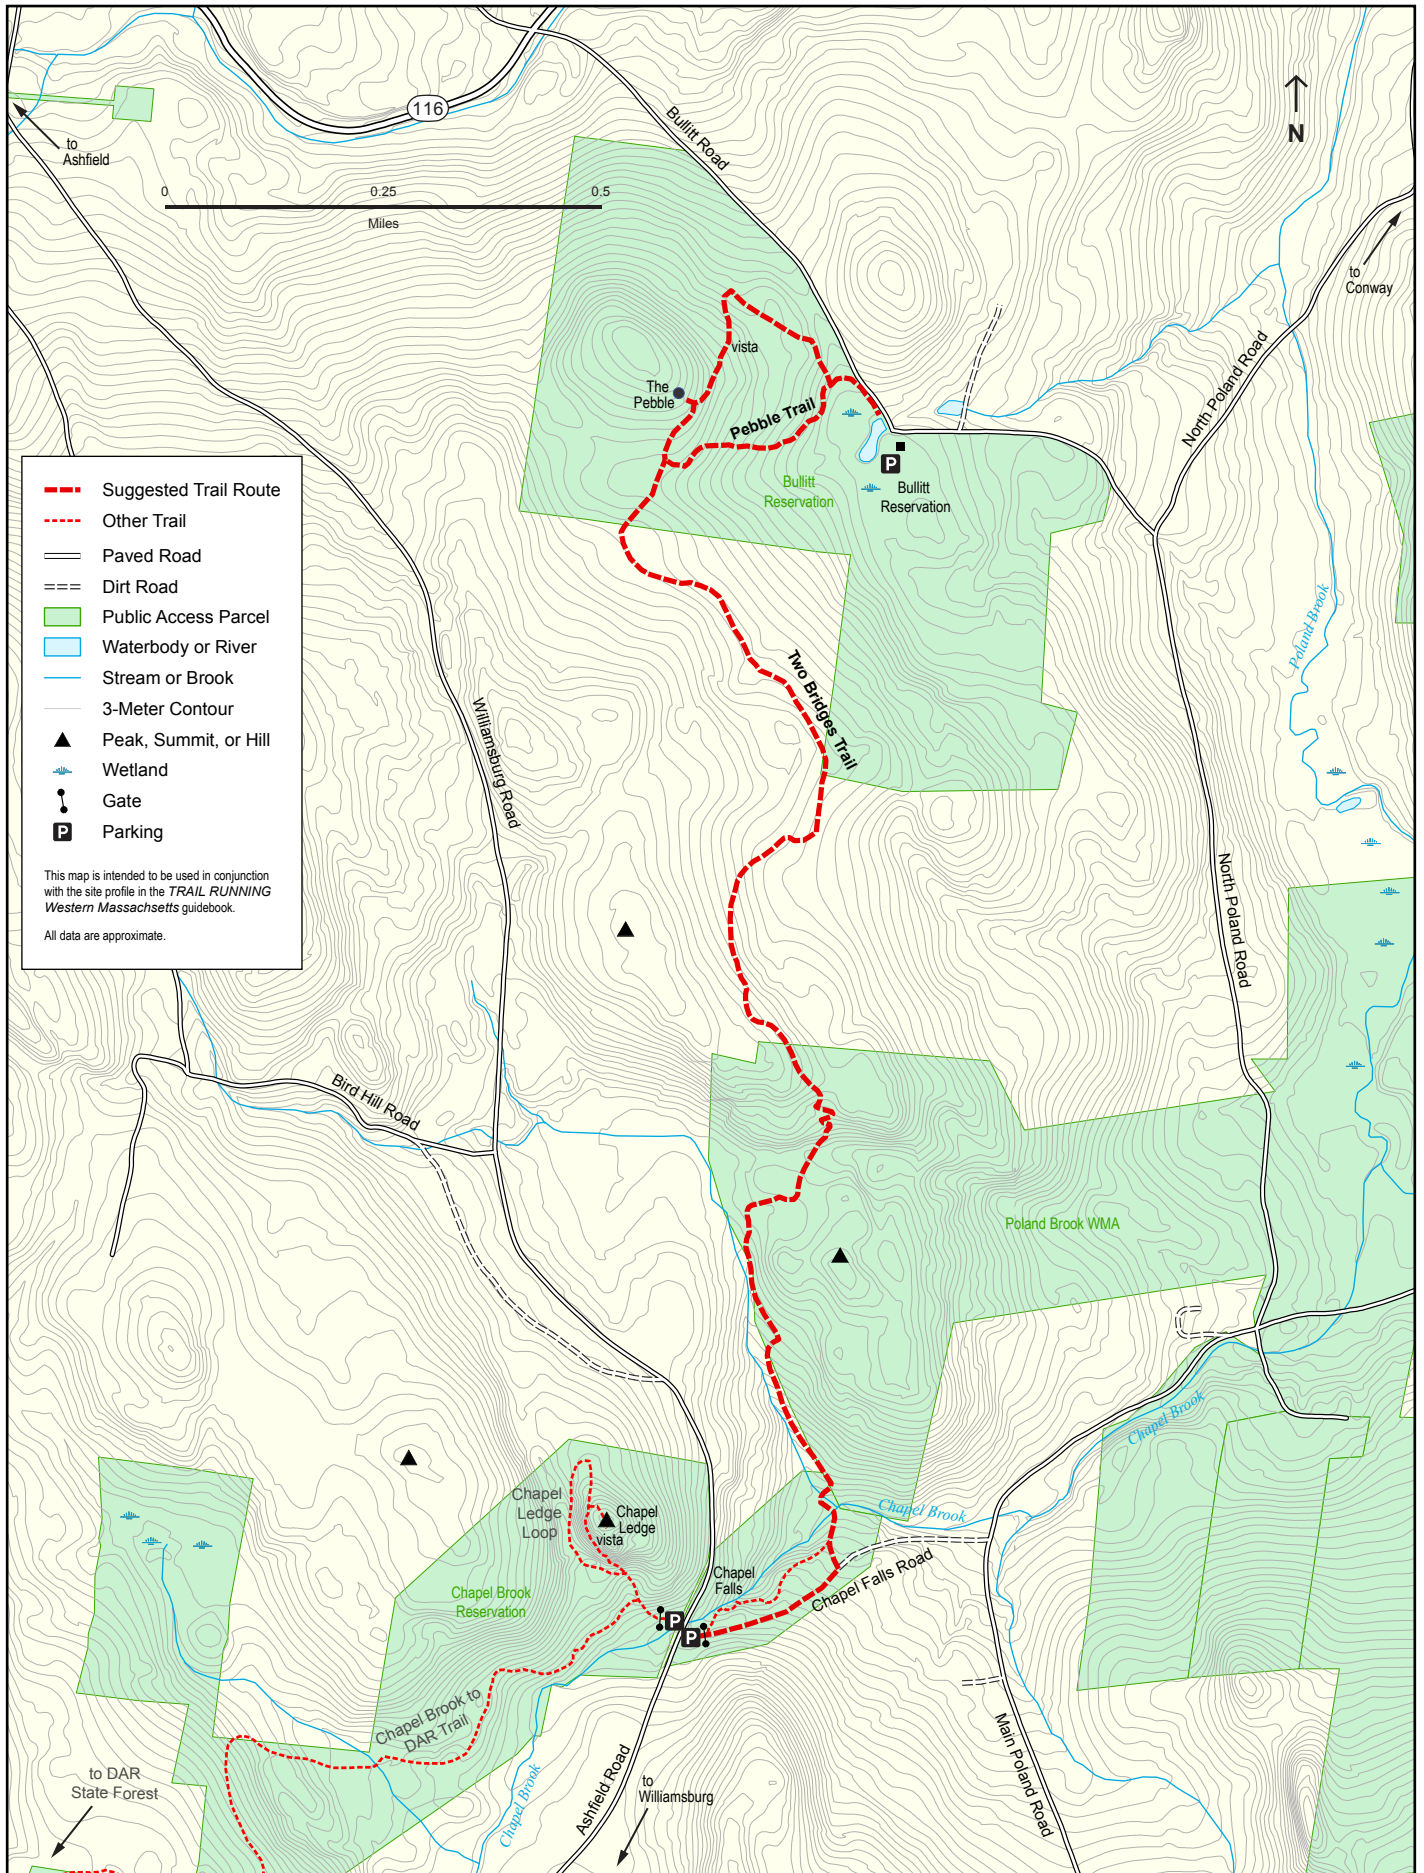

TRAIL RUNNING Western Massachusetts, Site 25: Two Bridges Trail

- - - Suggested Trail Route
- - - Other Trail
 = = = Paved Road
 - - - Dirt Road
 Public Access Parcel
 Waterbody or River
— Stream or Brook
 — 3-Meter Contour
▲ Peak, Summit, or Hill
☾ Wetland
⋈ Gate
P Parking

This map is intended to be used in conjunction with the site profile in the *TRAIL RUNNING Western Massachusetts* guidebook.

All data are approximate.