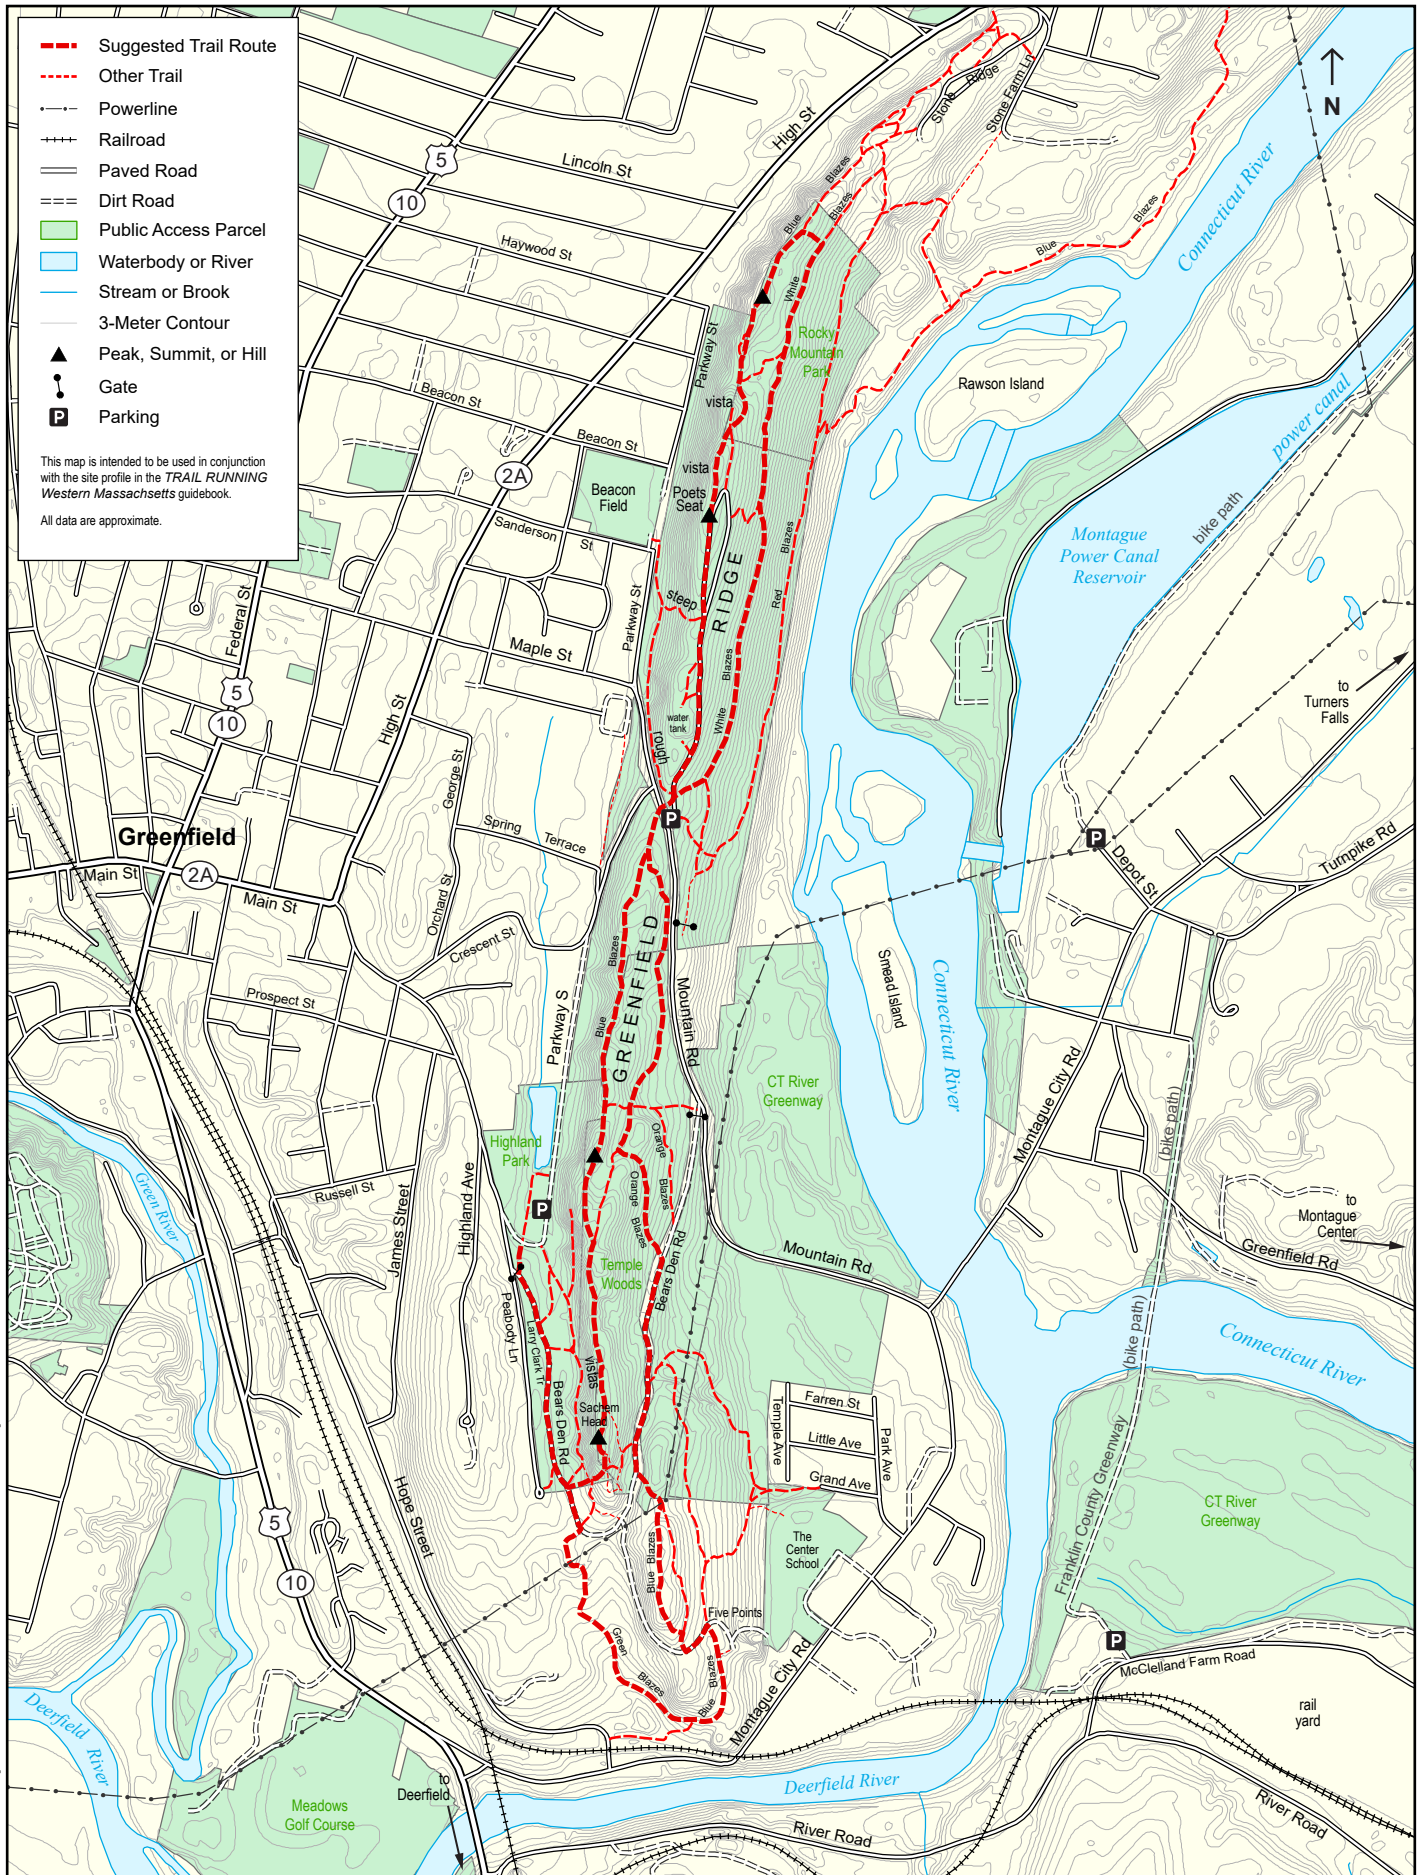

TRAIL RUNNING Western Massachusetts, Site 29: Greenfield Ridge

Trail Running Western Massachusetts

Scale = 1:16,000

0 0.25 0.5
Miles

Map produced October 2014 by Ben Kimball [Rev. 10/19/17]