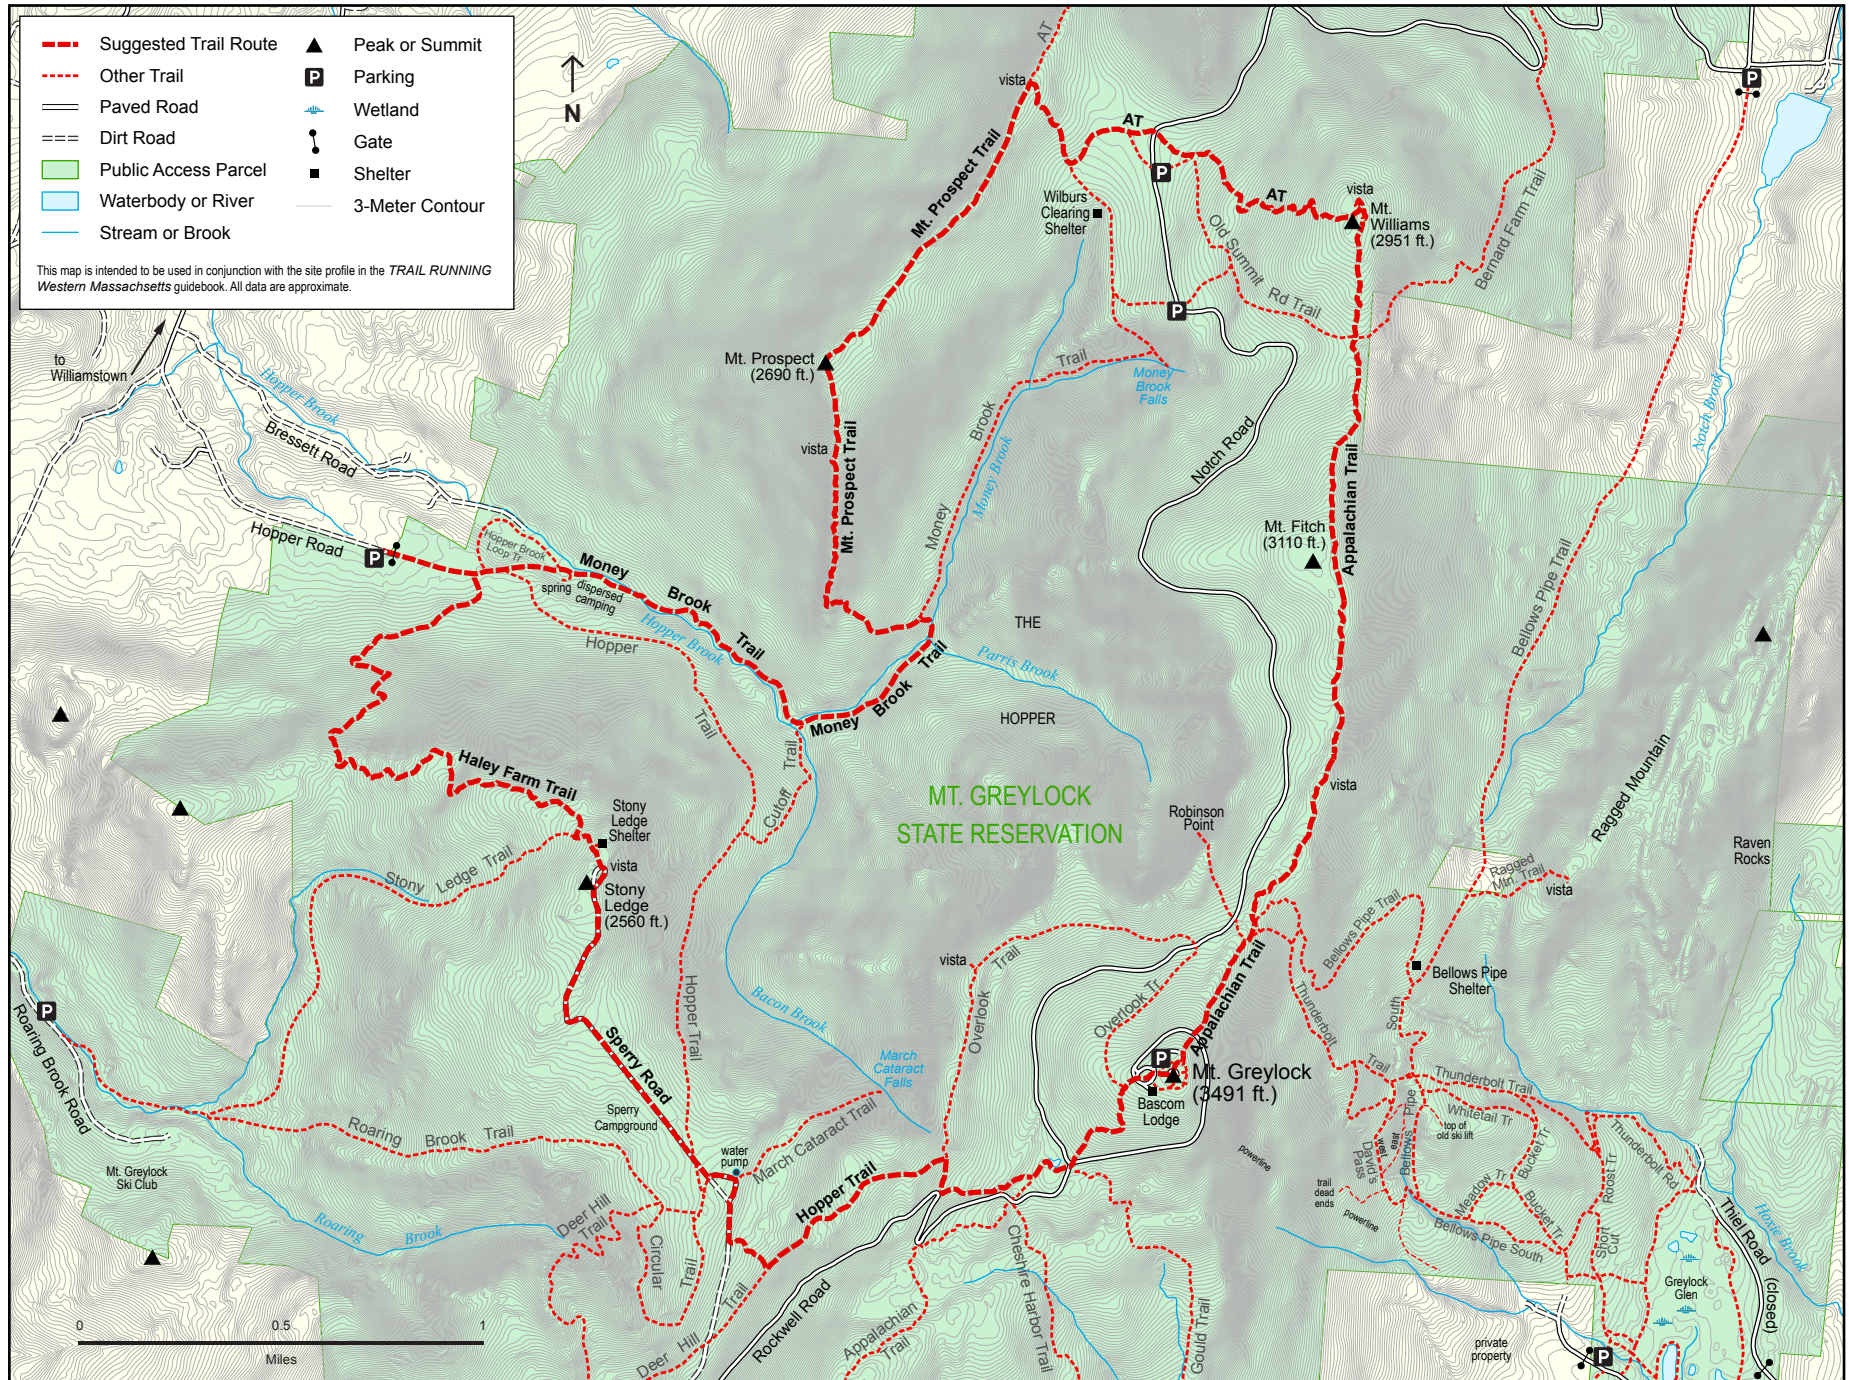

TRAIL RUNNING Western Massachusetts, Site 3: The Hopper (Mt. Greylock)

Scale = 1:30,000

Map produced October 2014 by Ben Kimball