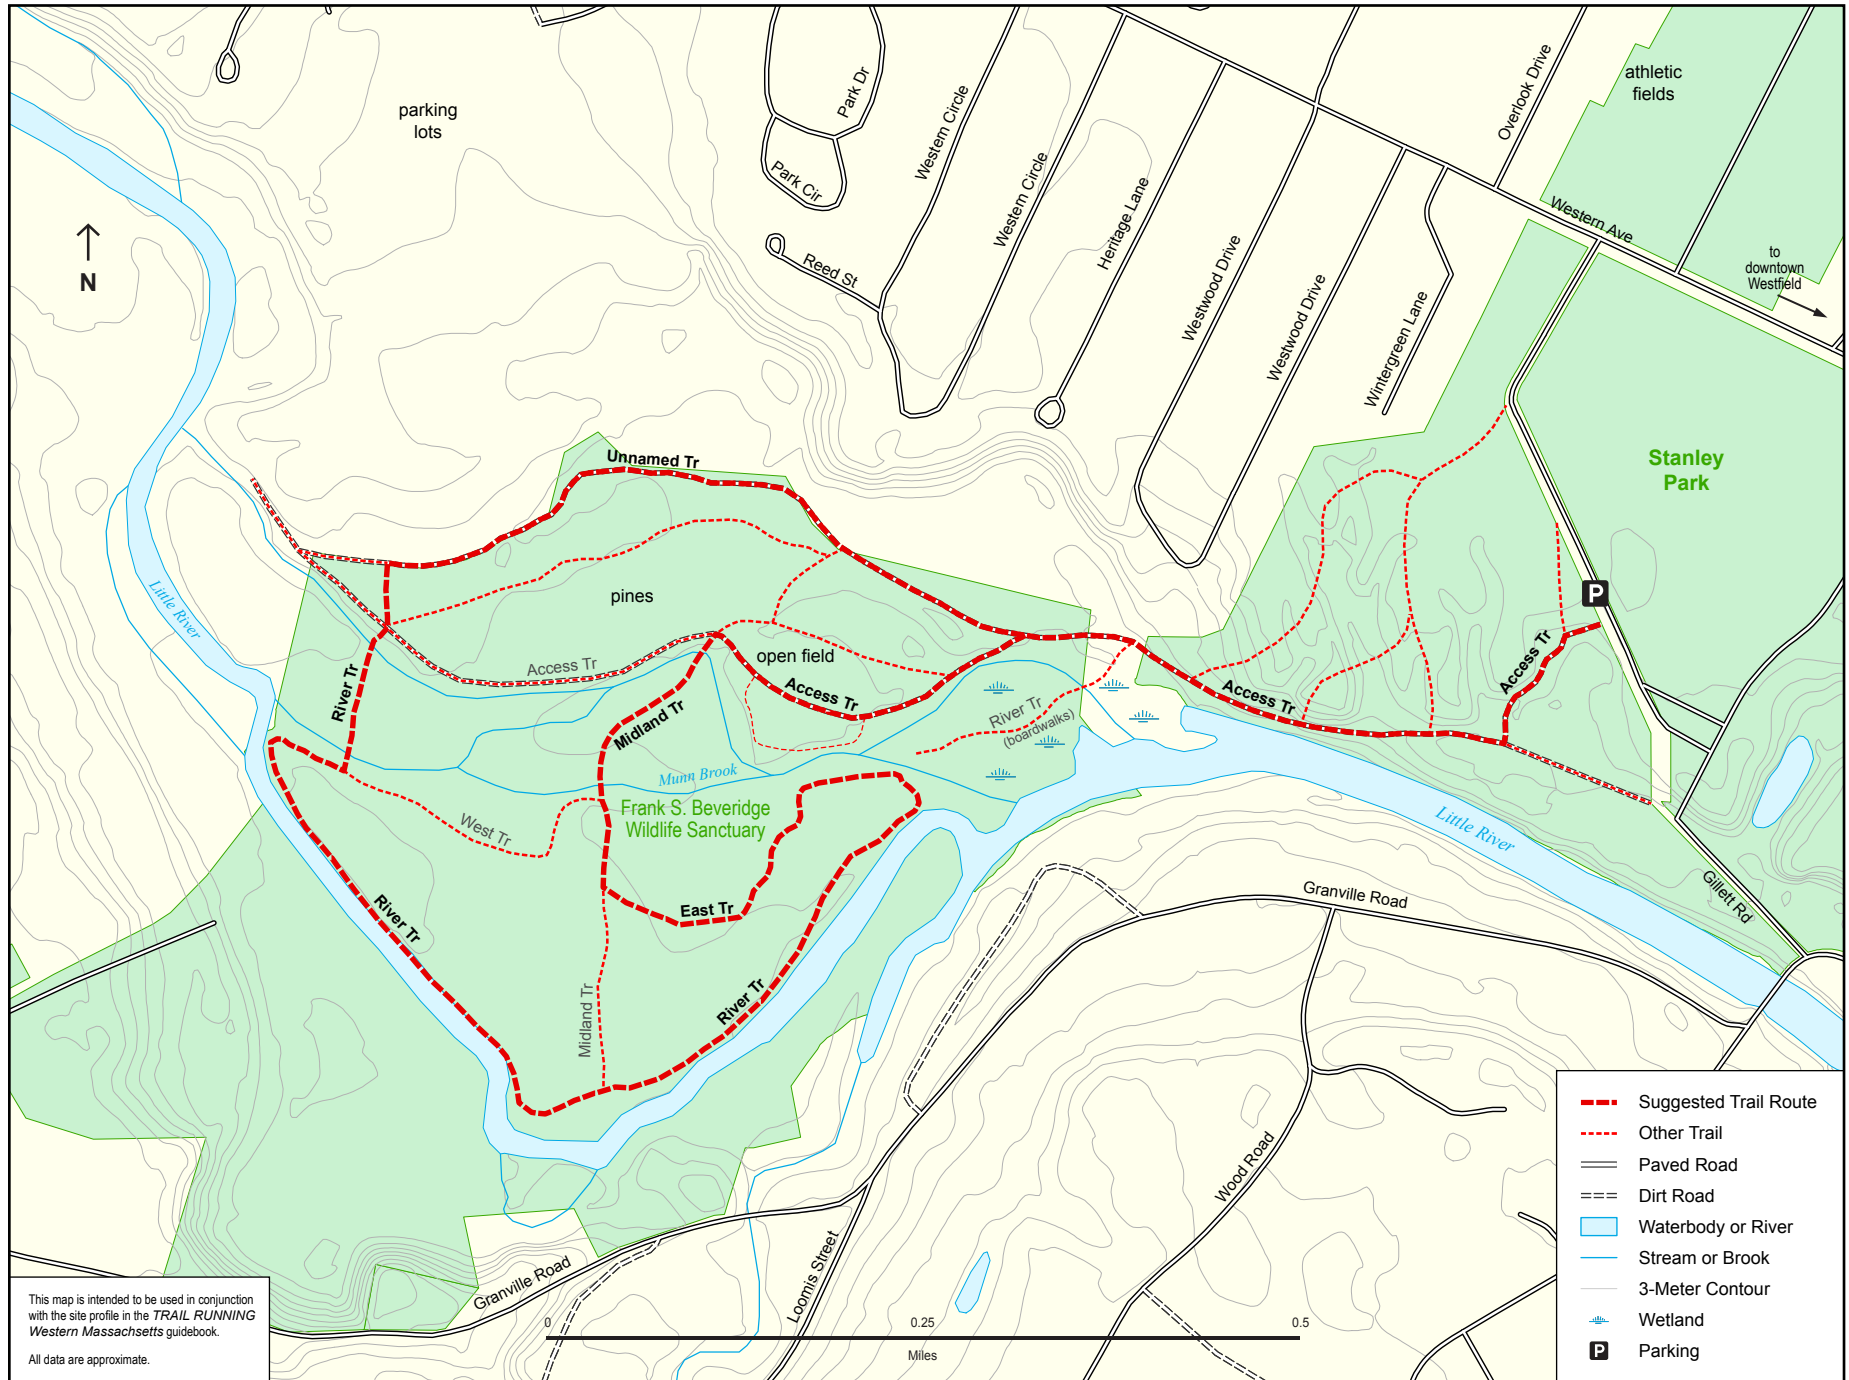

# TRAIL RUNNING Western Massachusetts, Site 48: Stanley Park

- Suggested Trail Route
- Other Trail
- Paved Road
- - - - - Dirt Road
- ▬ Waterbody or River
- ▬ Stream or Brook
- 3-Meter Contour
- ▬ Wetland
- P** Parking

This map is intended to be used in conjunction with the site profile in the *TRAIL RUNNING Western Massachusetts* guidebook.  
All data are approximate.

Scale = 1:8,000

Map produced November 2014 by Ben Kimball