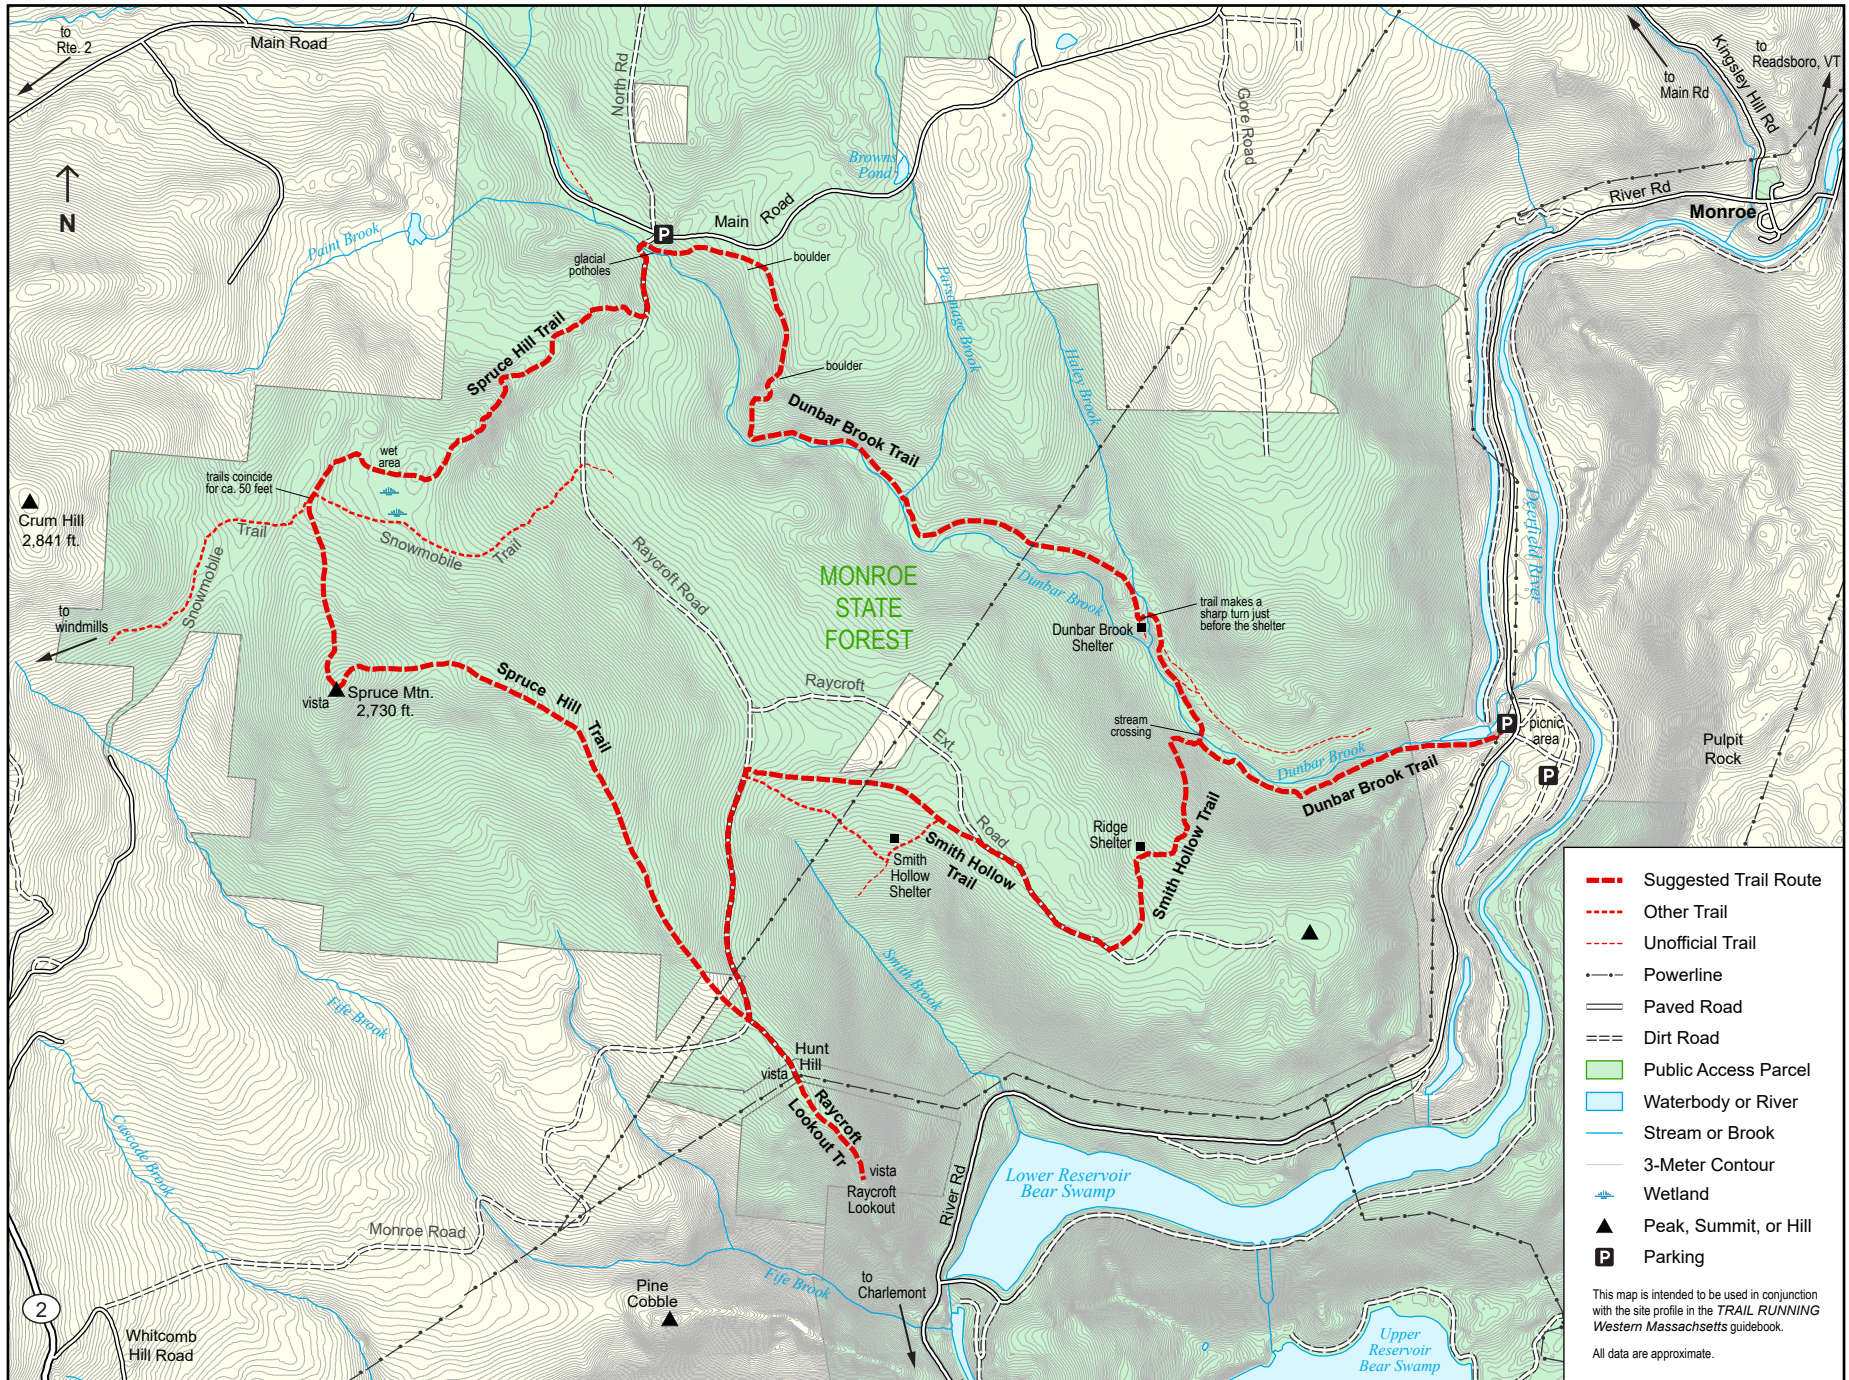

TRAIL RUNNING Western Massachusetts, Site 6: Monroe State Forest

Scale = 1:28,000

Map produced October 2014 by Ben Kimball [Rev. 7/2/17]

This map is intended to be used in conjunction with the site profile in the *TRAIL RUNNING Western Massachusetts* guidebook.
All data are approximate.