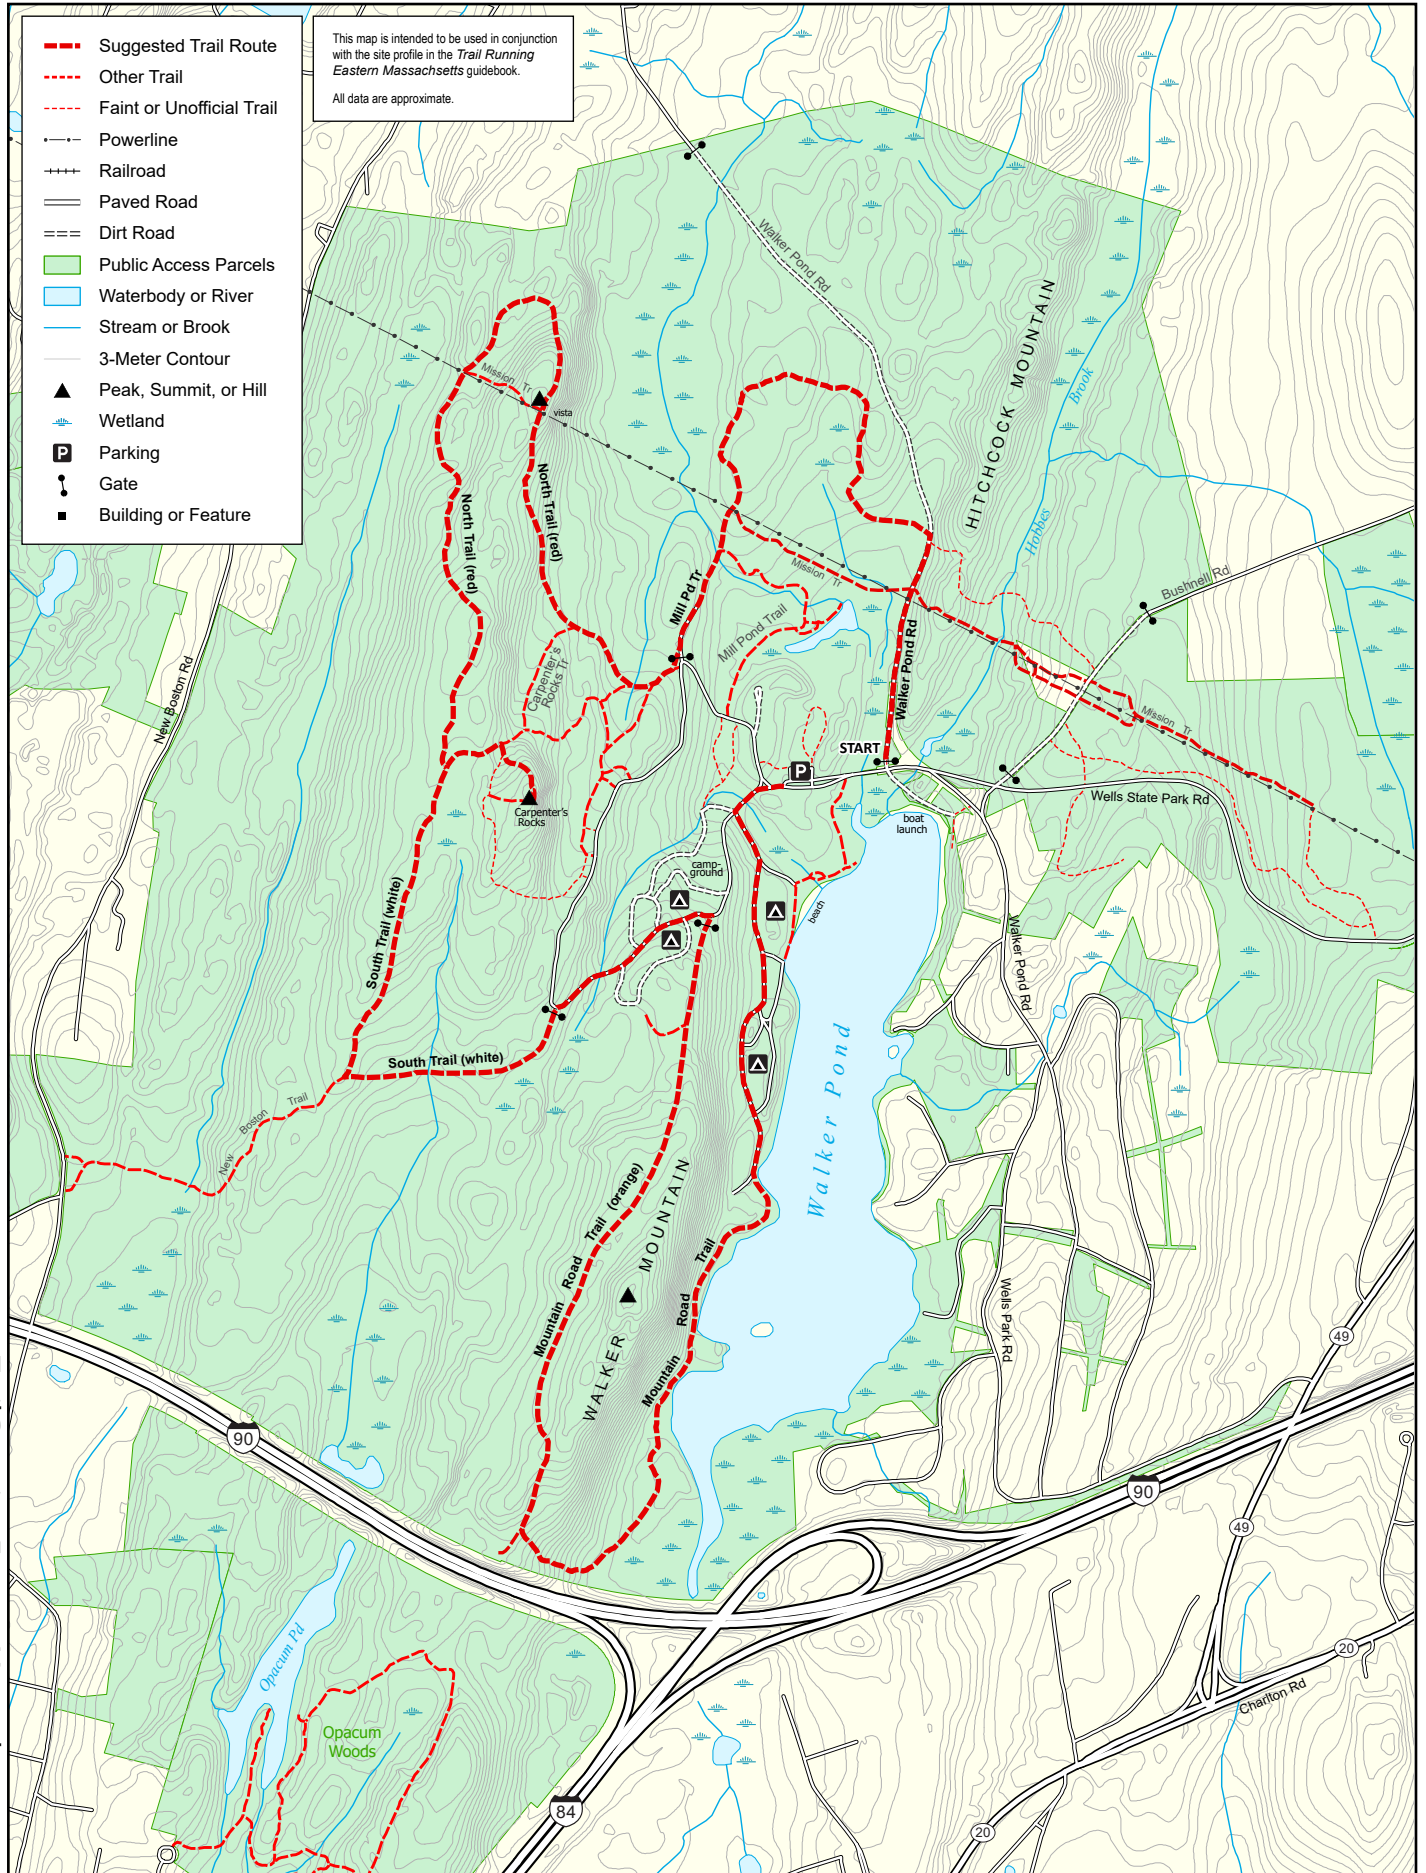

TRAIL RUNNING Eastern Massachusetts, Site 11: Wells State Park

Trail Running Eastern Massachusetts

Scale = 1:17,000

0 0.5 1

Miles

Map produced April 2021 by Ben Kimball