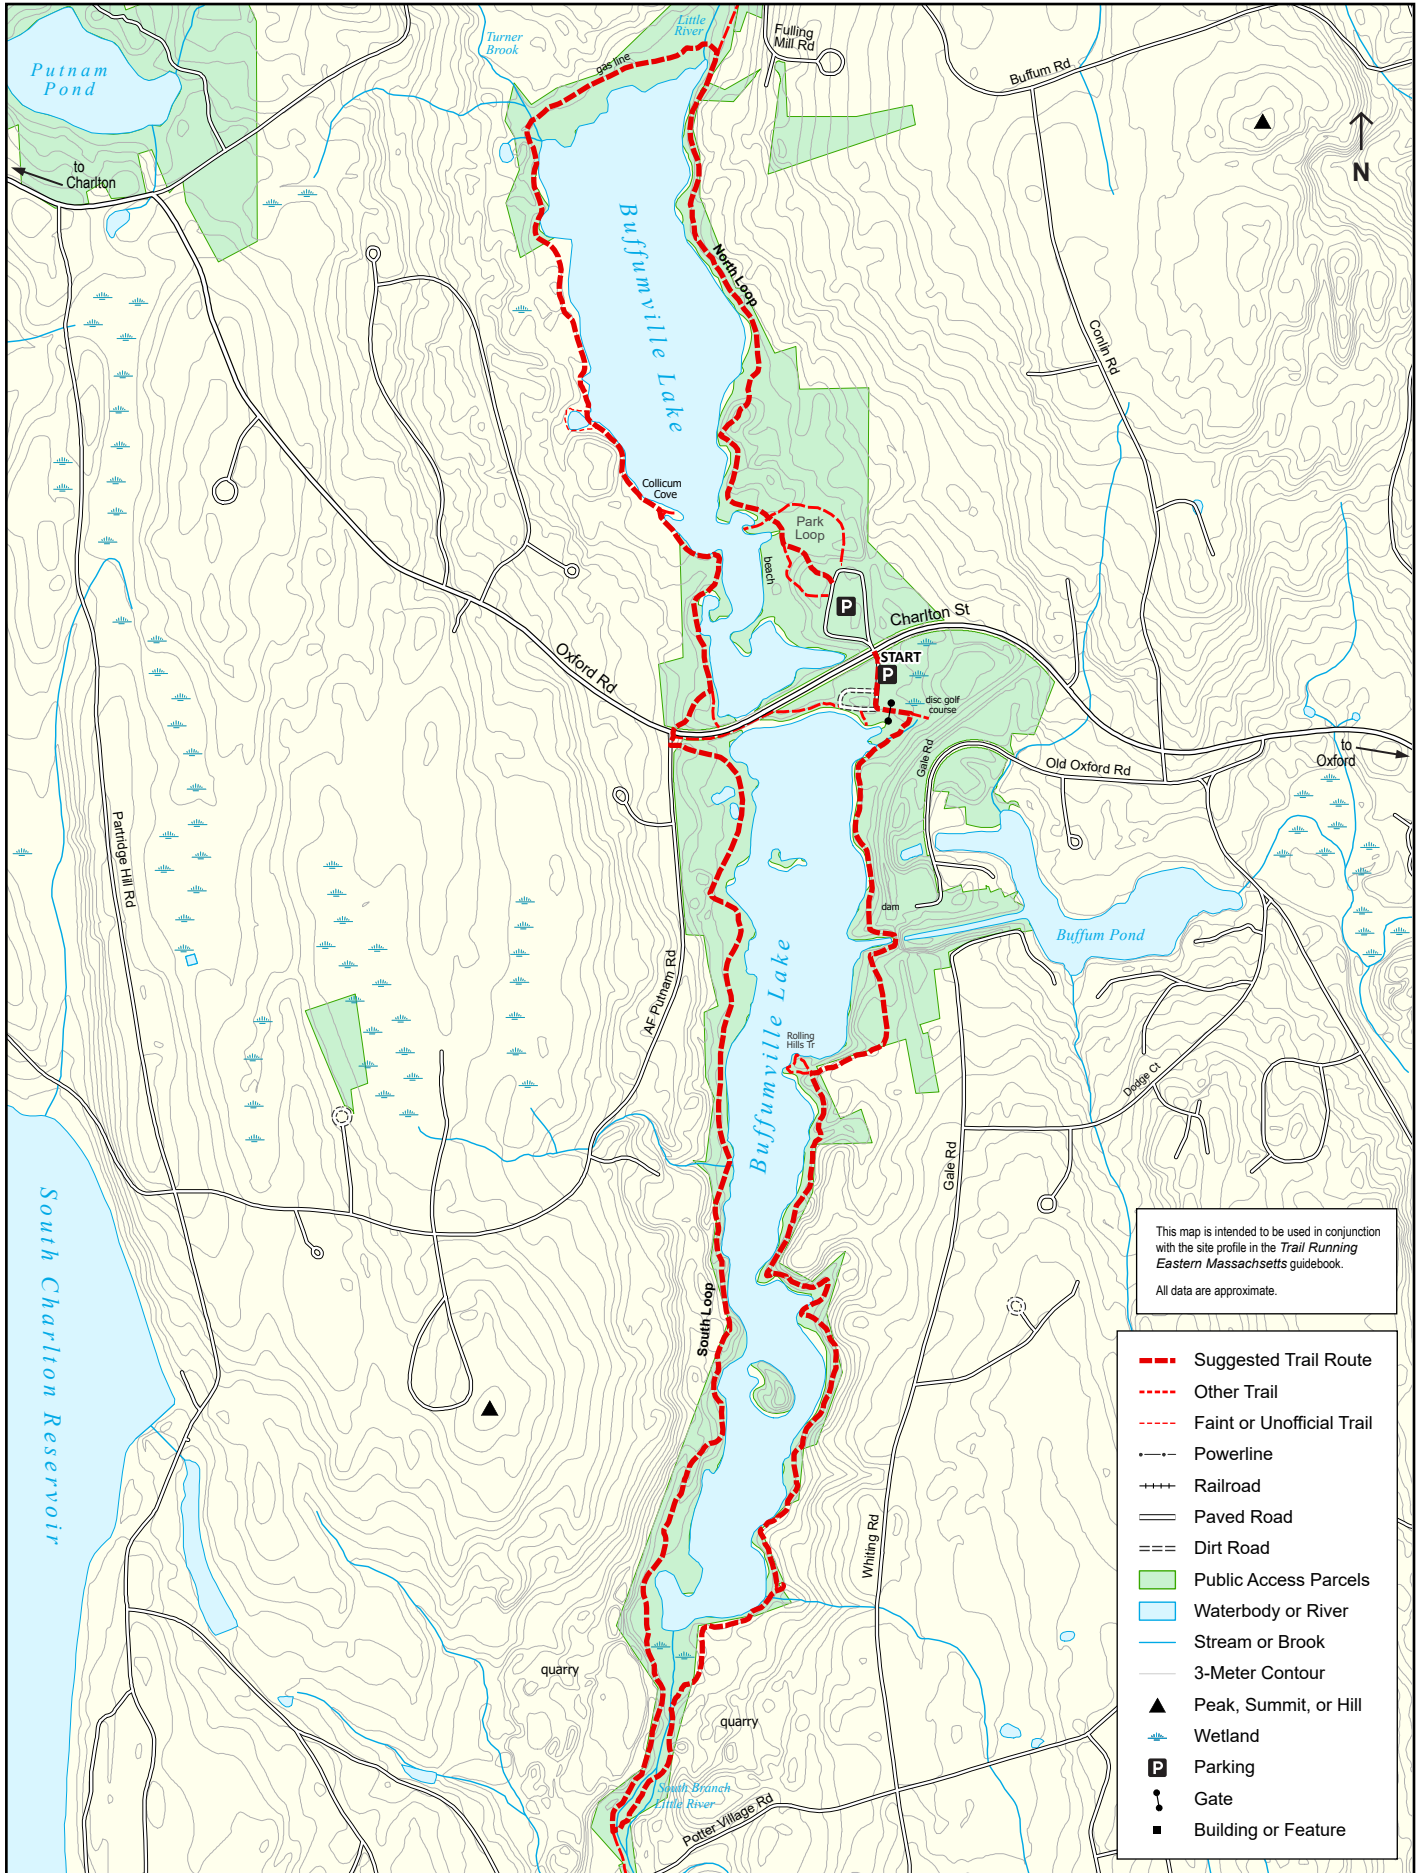

# TRAIL RUNNING Eastern Massachusetts, Site 12: Buffumville Lake

Trail Running Eastern Massachusetts

This map is intended to be used in conjunction with the site profile in the *Trail Running Eastern Massachusetts* guidebook.  
All data are approximate.

Scale = 1:18,000

0 0.5 1

Miles

Map produced April 2021 by Ben Kimball