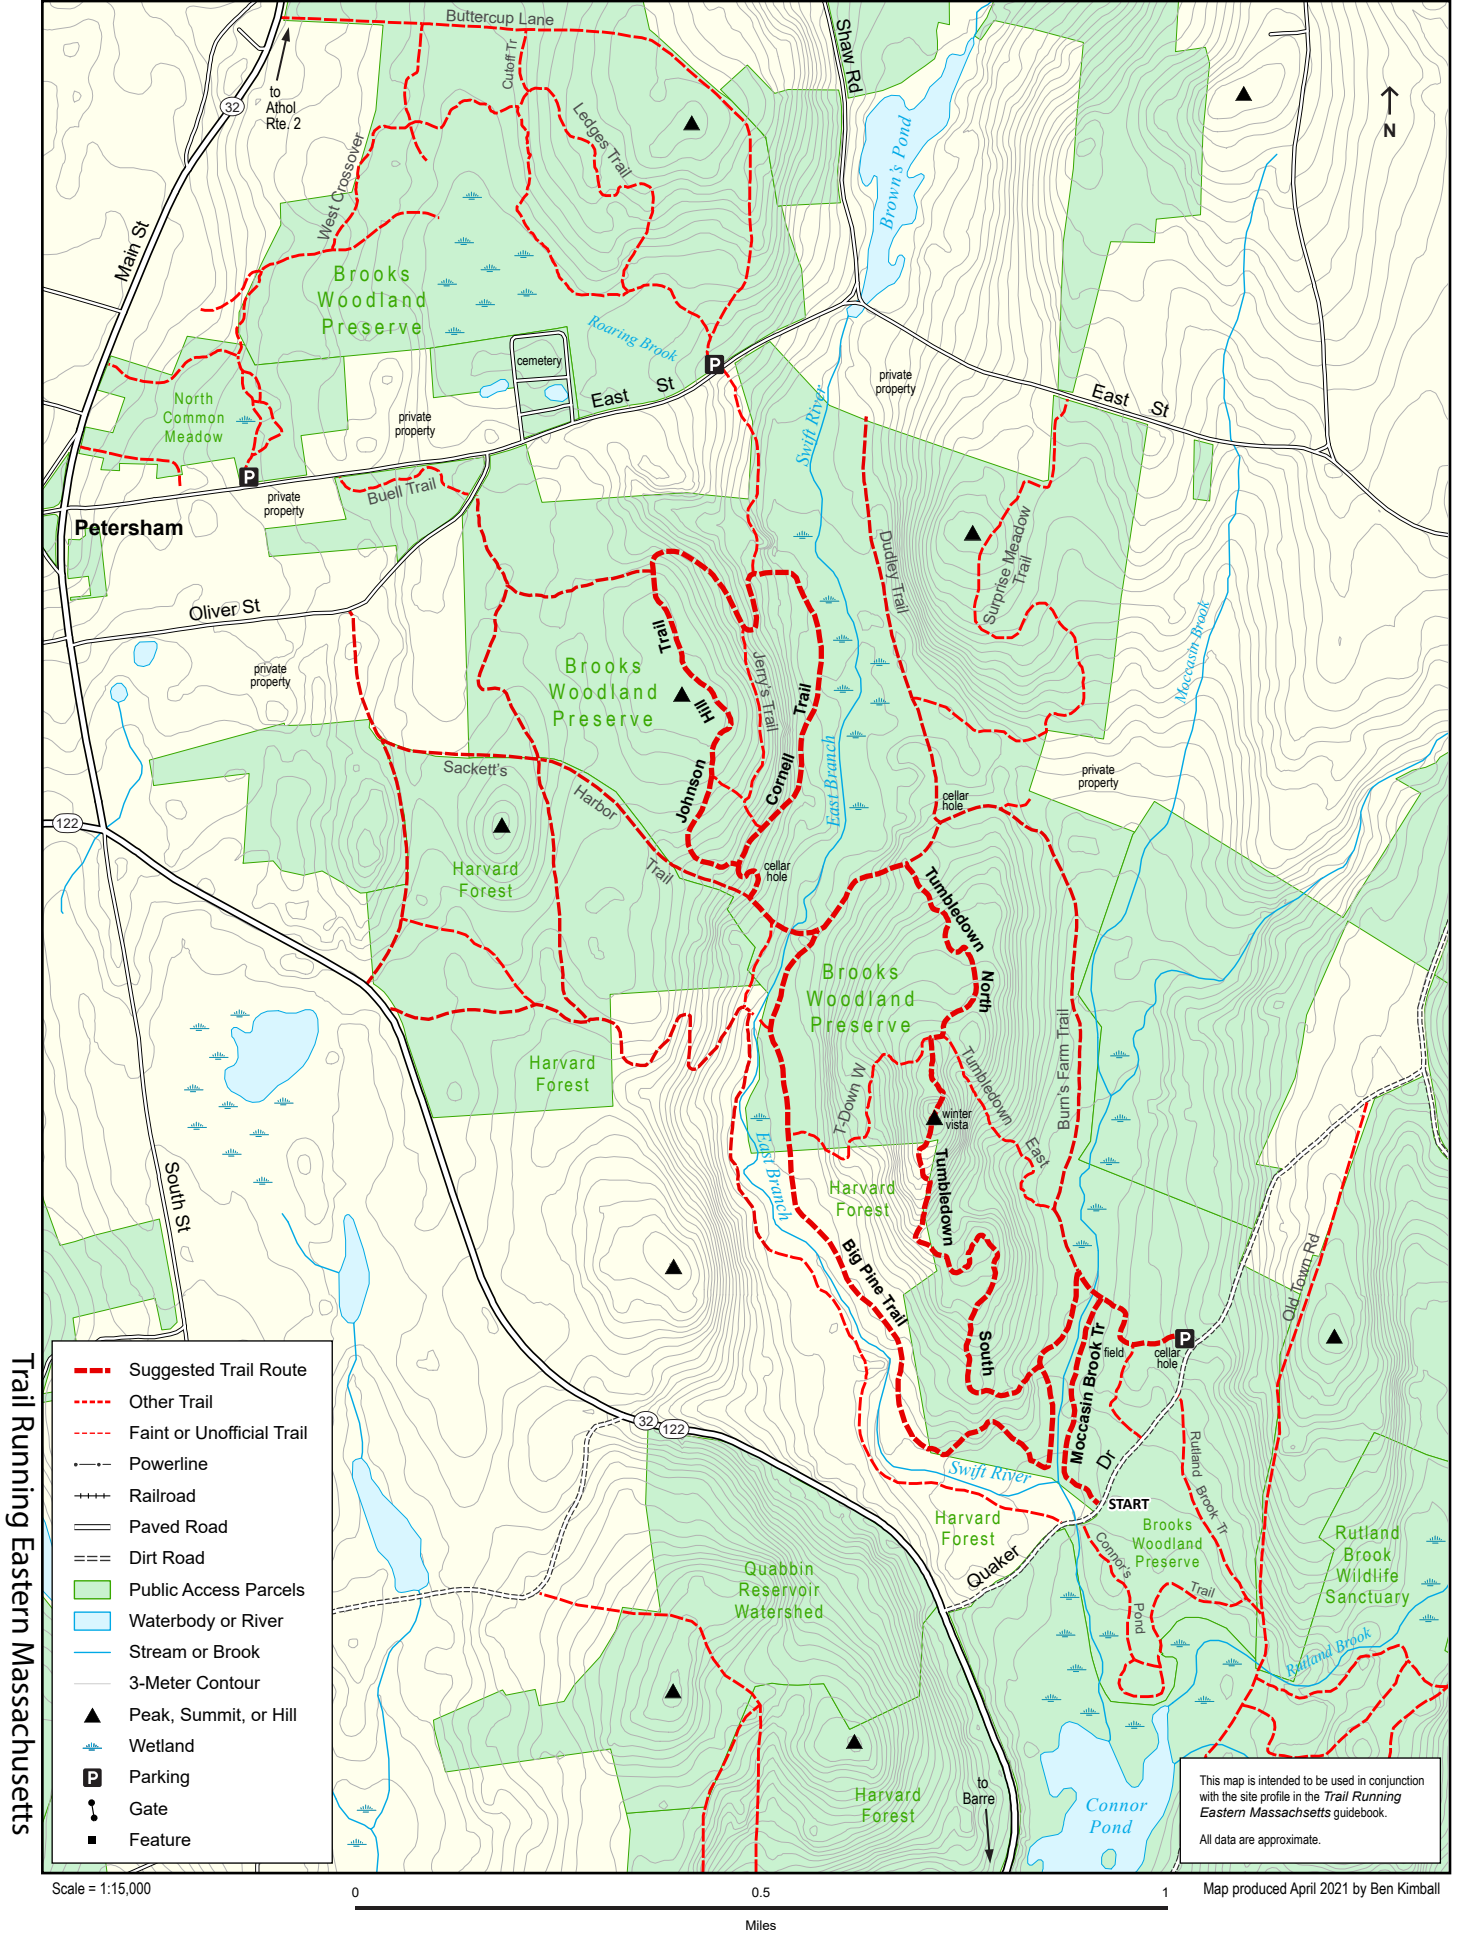

TRAIL RUNNING Eastern Massachusetts, Site 2: Brooks Woodland Preserve

This map is intended to be used in conjunction with the site profile in the *Trail Running Eastern Massachusetts* guidebook. All data are approximate.