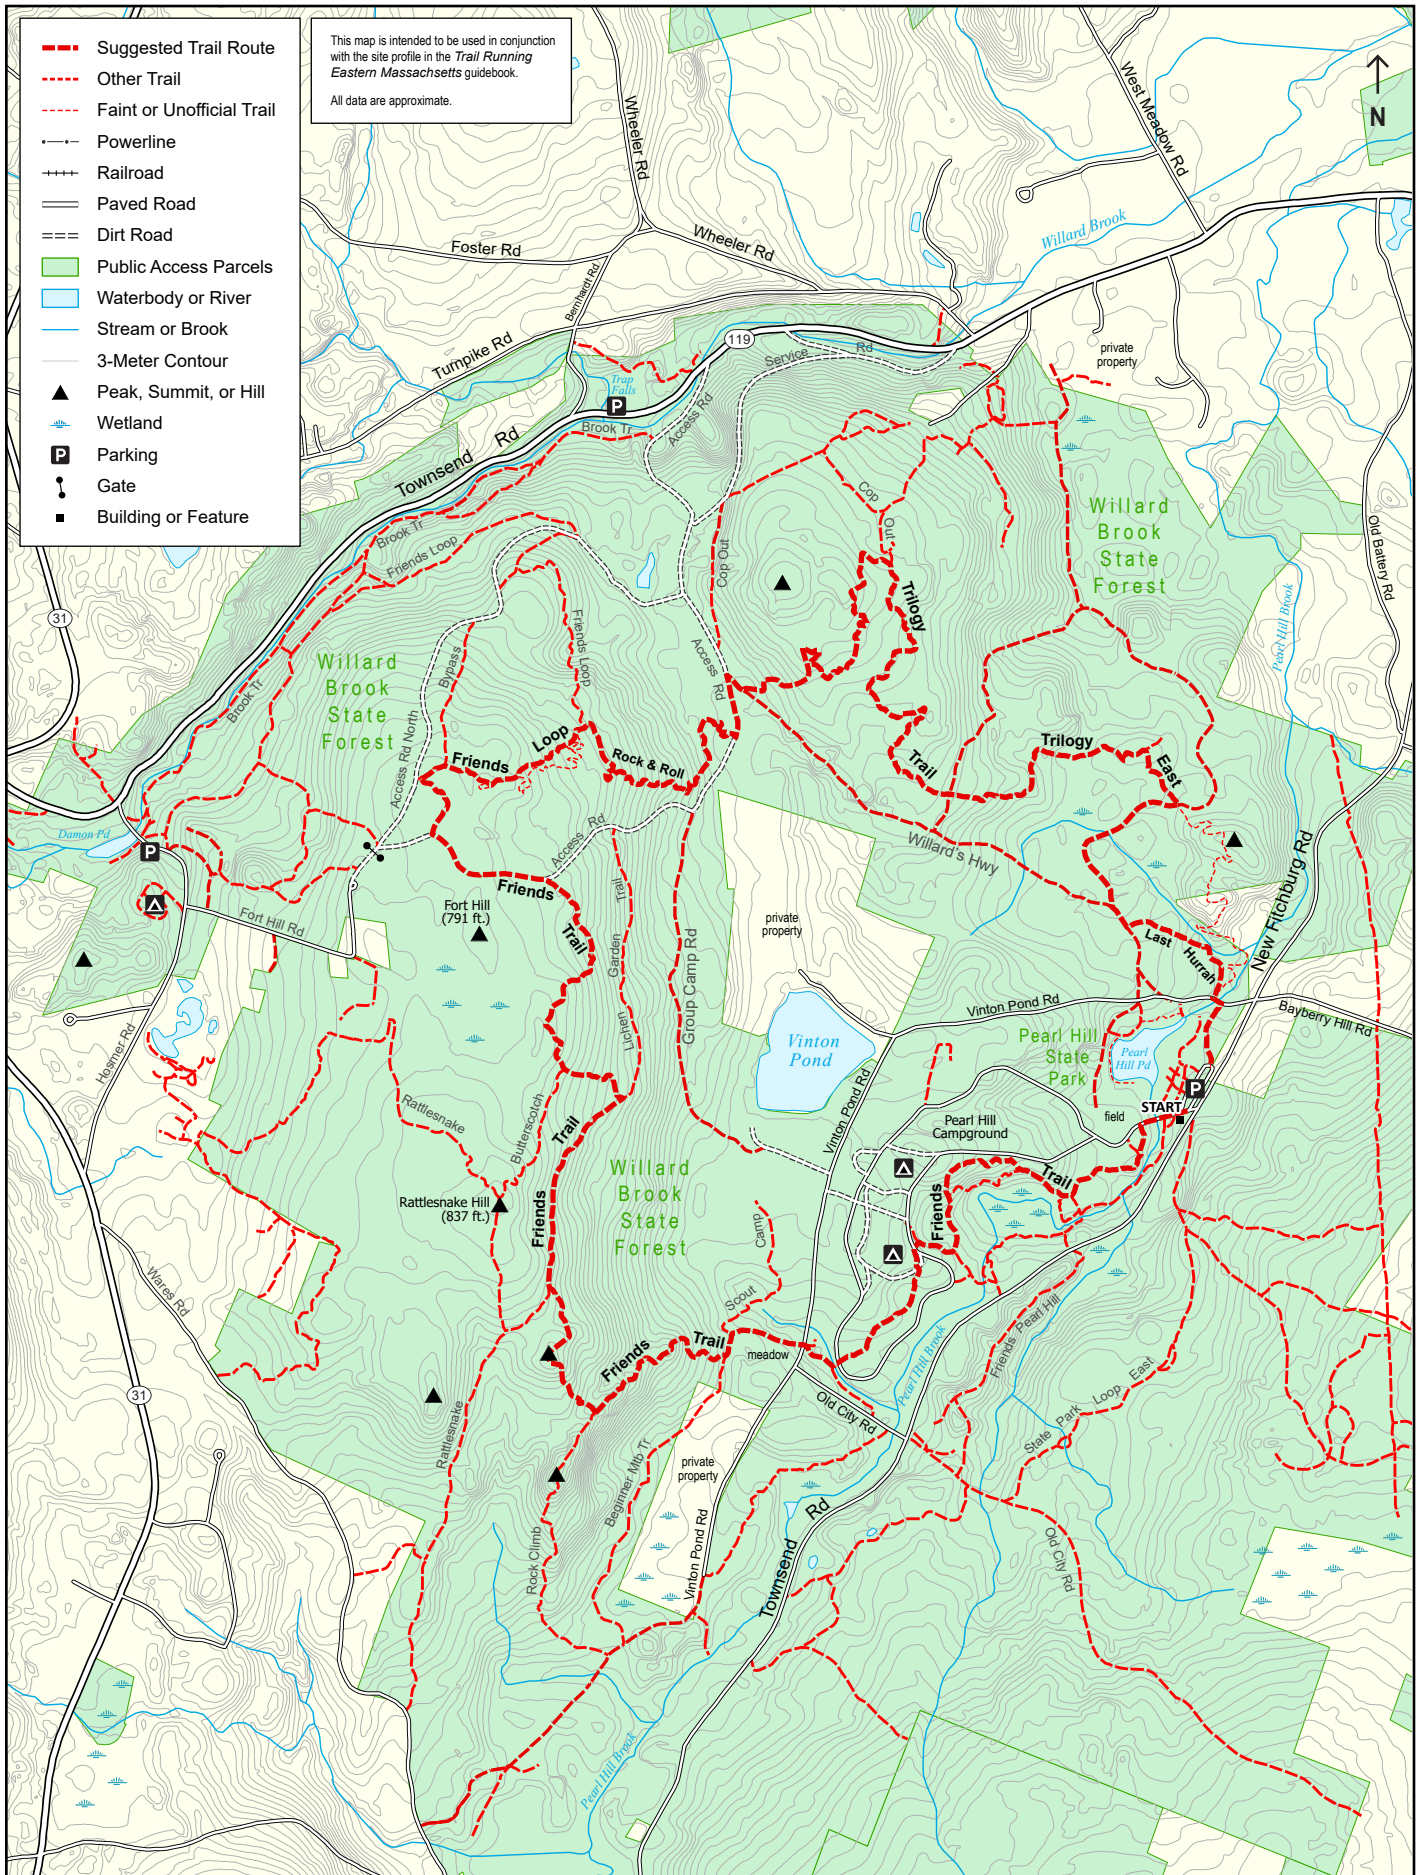

# TRAIL RUNNING Eastern Massachusetts, Site 4: Willard Brook State Forest

Trail Running Eastern Massachusetts

Scale = 1:20,000

Map produced April 2021 by Ben Kimball