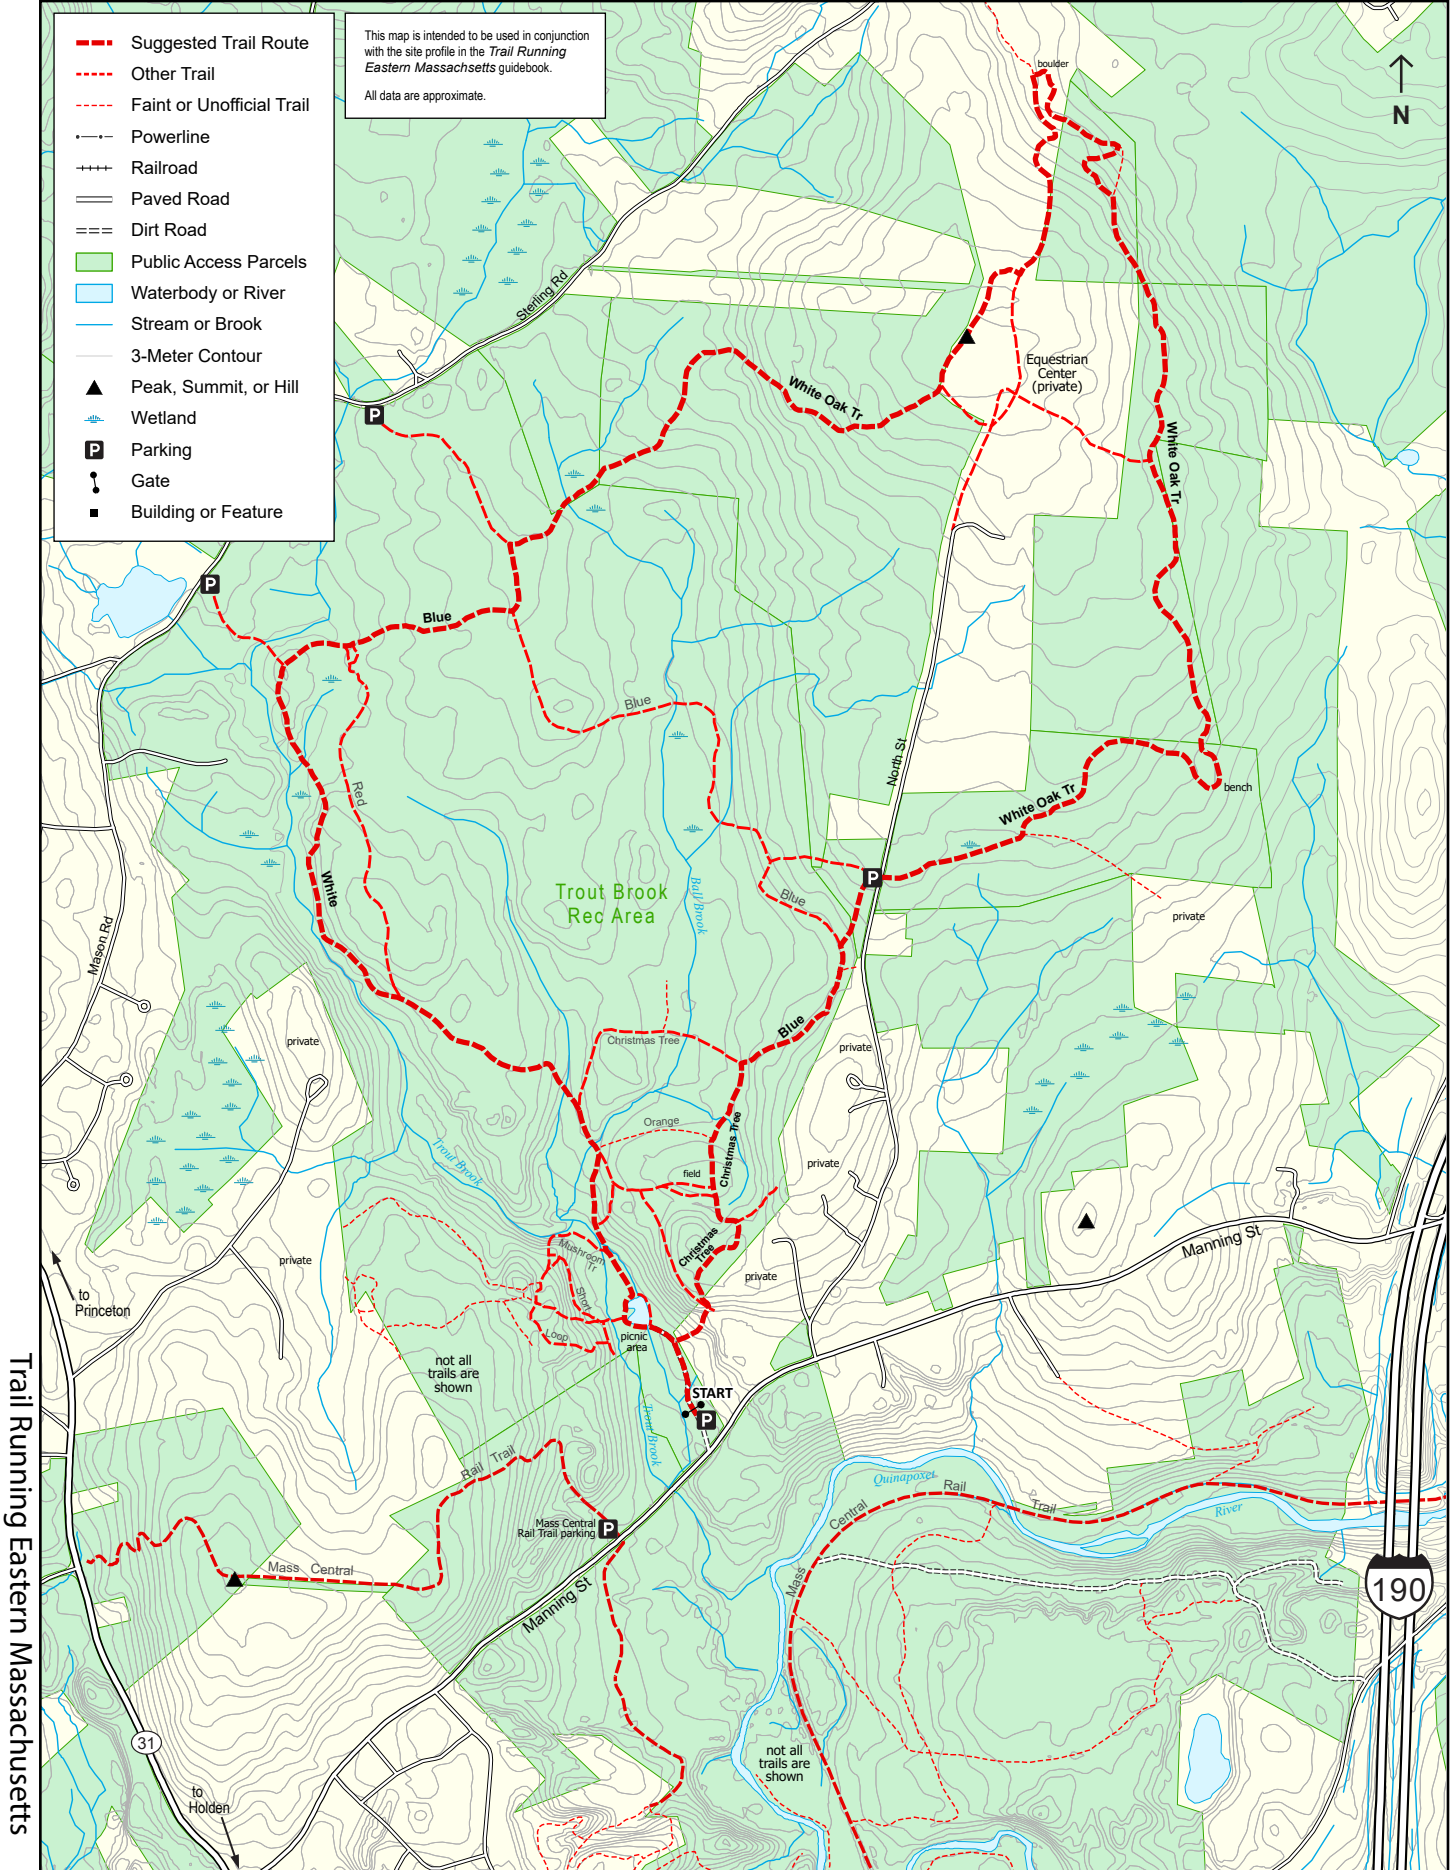

TRAIL RUNNING Eastern Massachusetts, Site 8: Trout Brook

Trail Running Eastern Massachusetts

Scale = 1:17,000

Miles

Map produced April 2021 by Ben Kimball