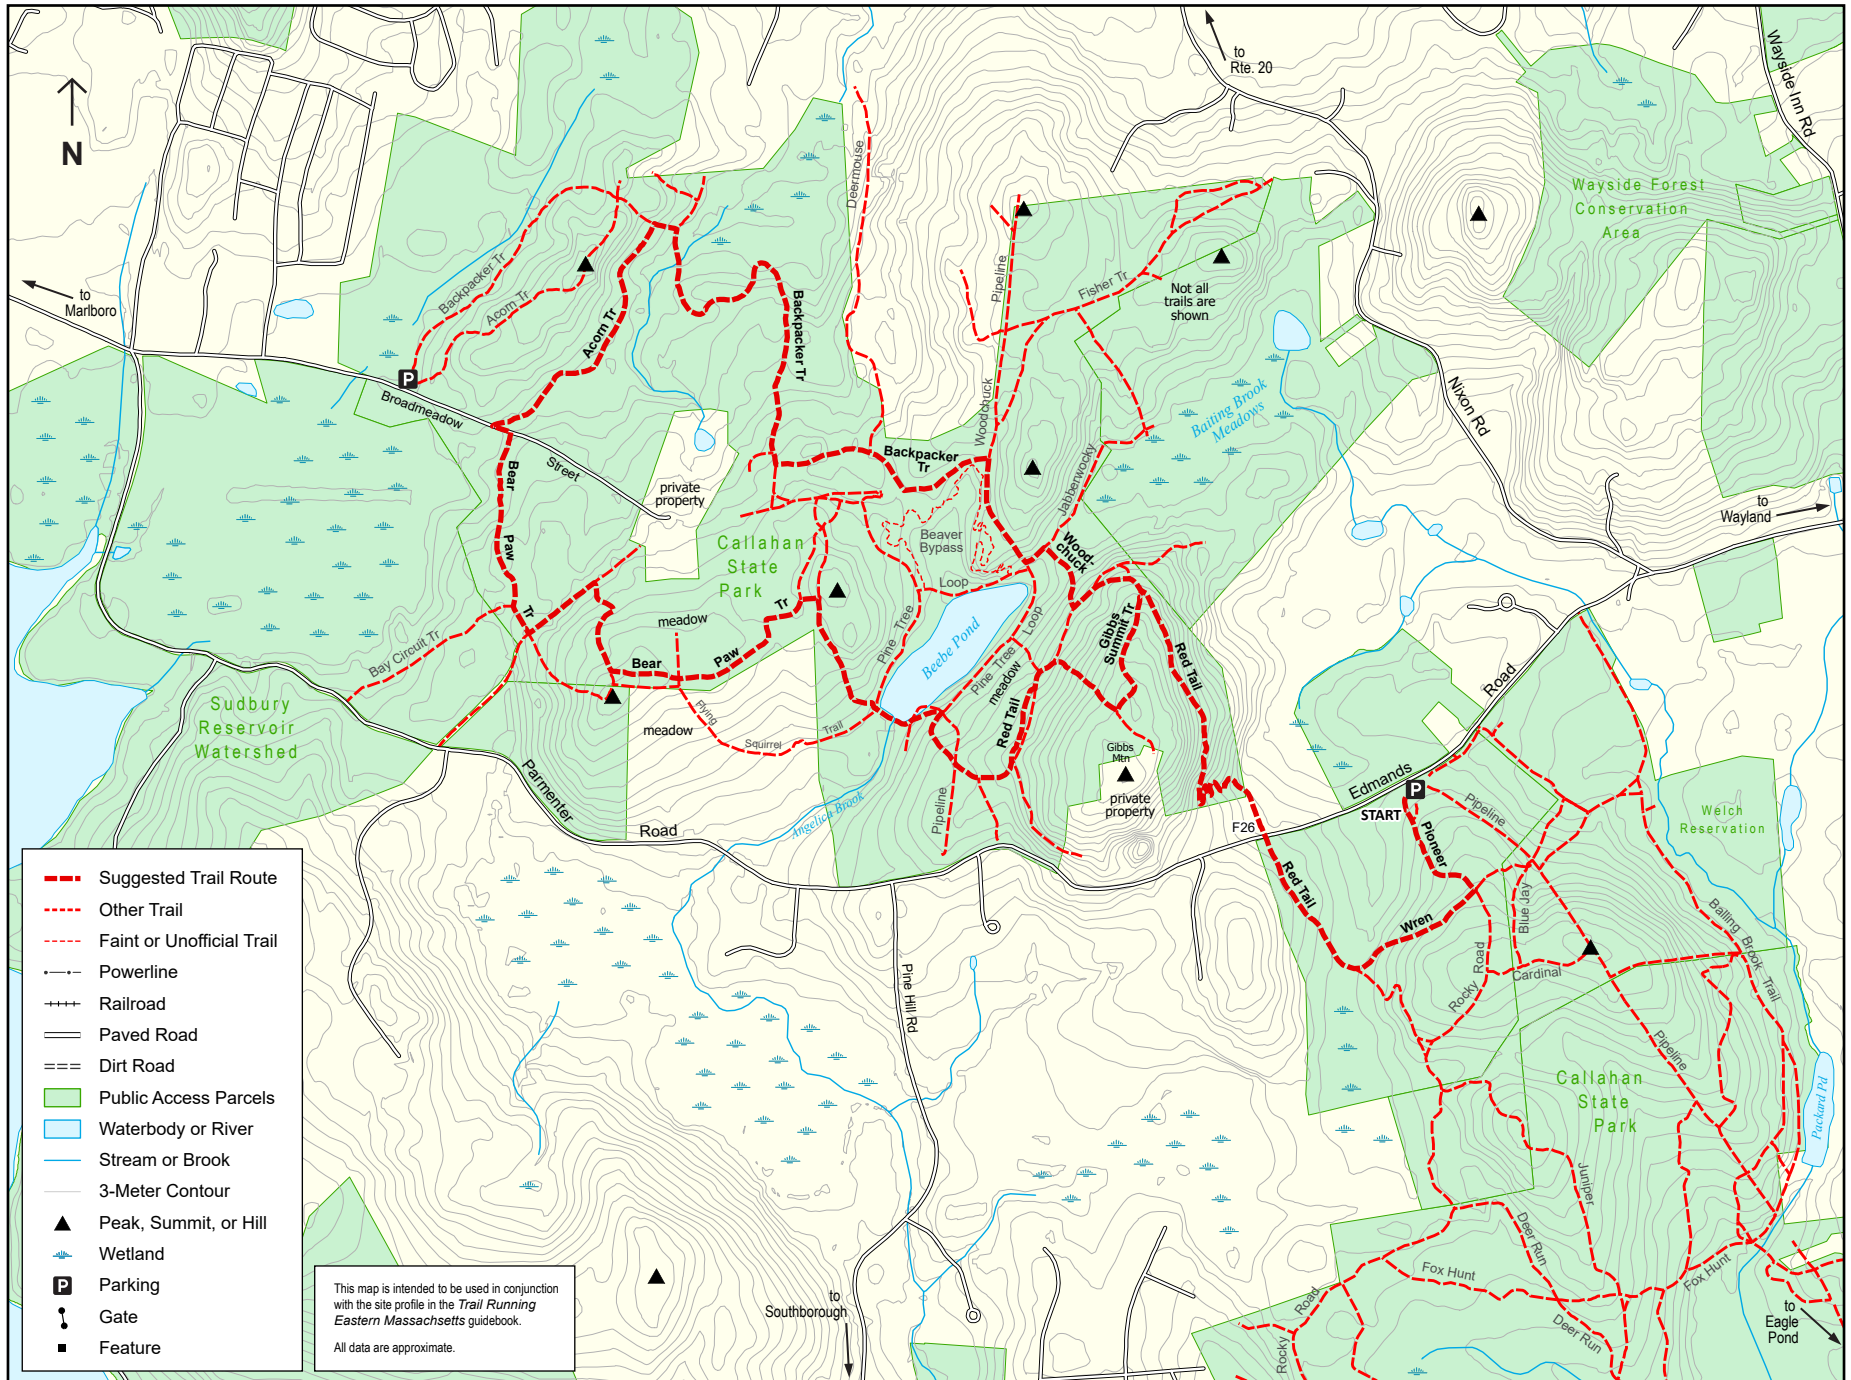

# TRAIL RUNNING Eastern Massachusetts, Site 18: Callahan State Park

Scale = 1:14,000

Map produced April 2021 by Ben Kimball