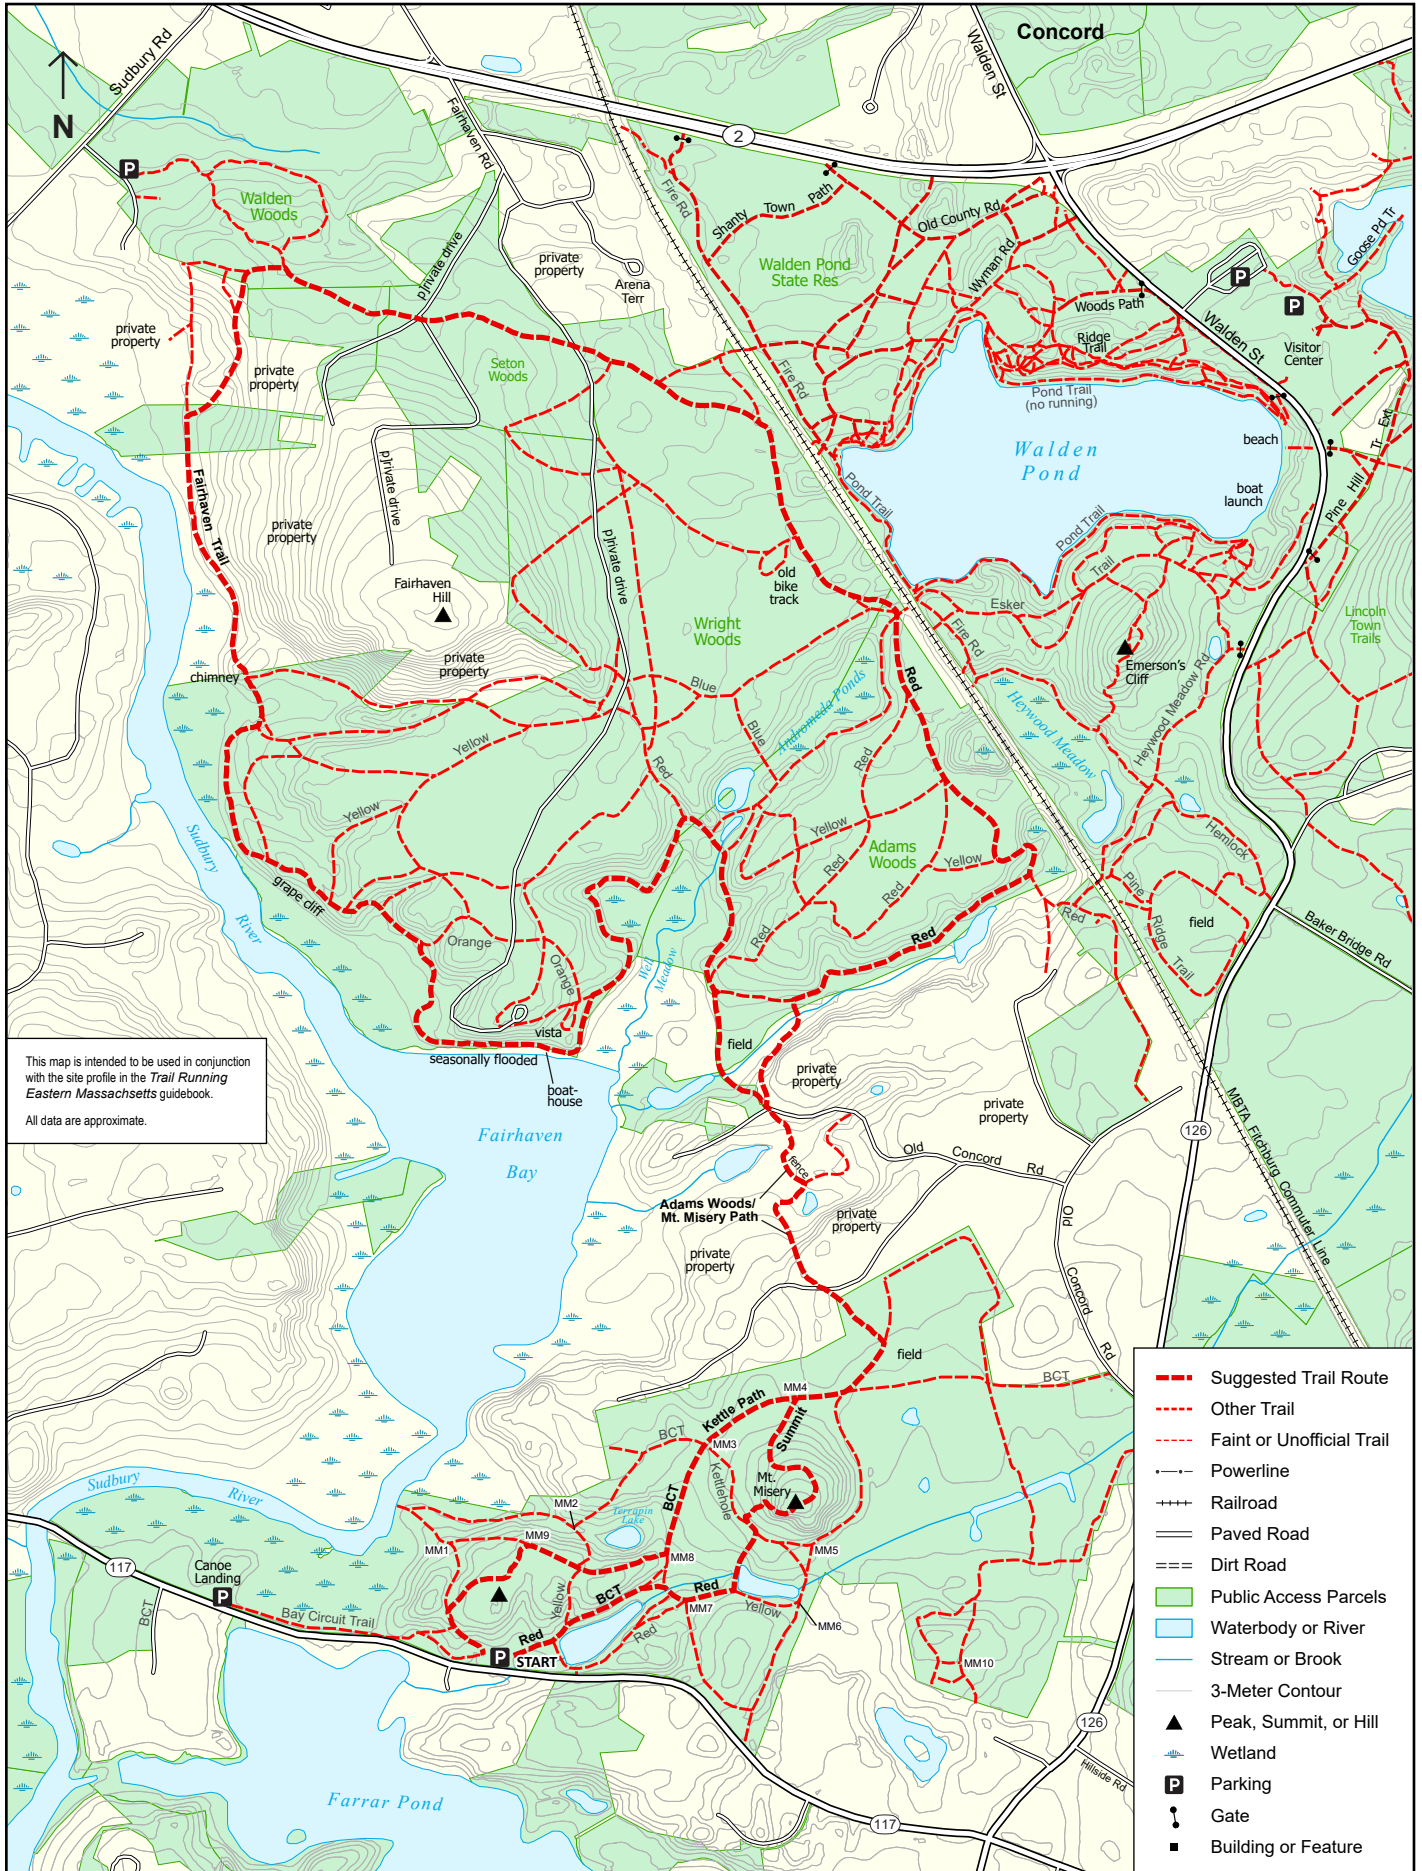

TRAIL RUNNING Eastern Massachusetts, Site 20: Mt. Misery, Adams Woods, Wright Woods

Trail Running Eastern Massachusetts

Scale = 1:15,000

Map produced April 2021 by Ben Kimball