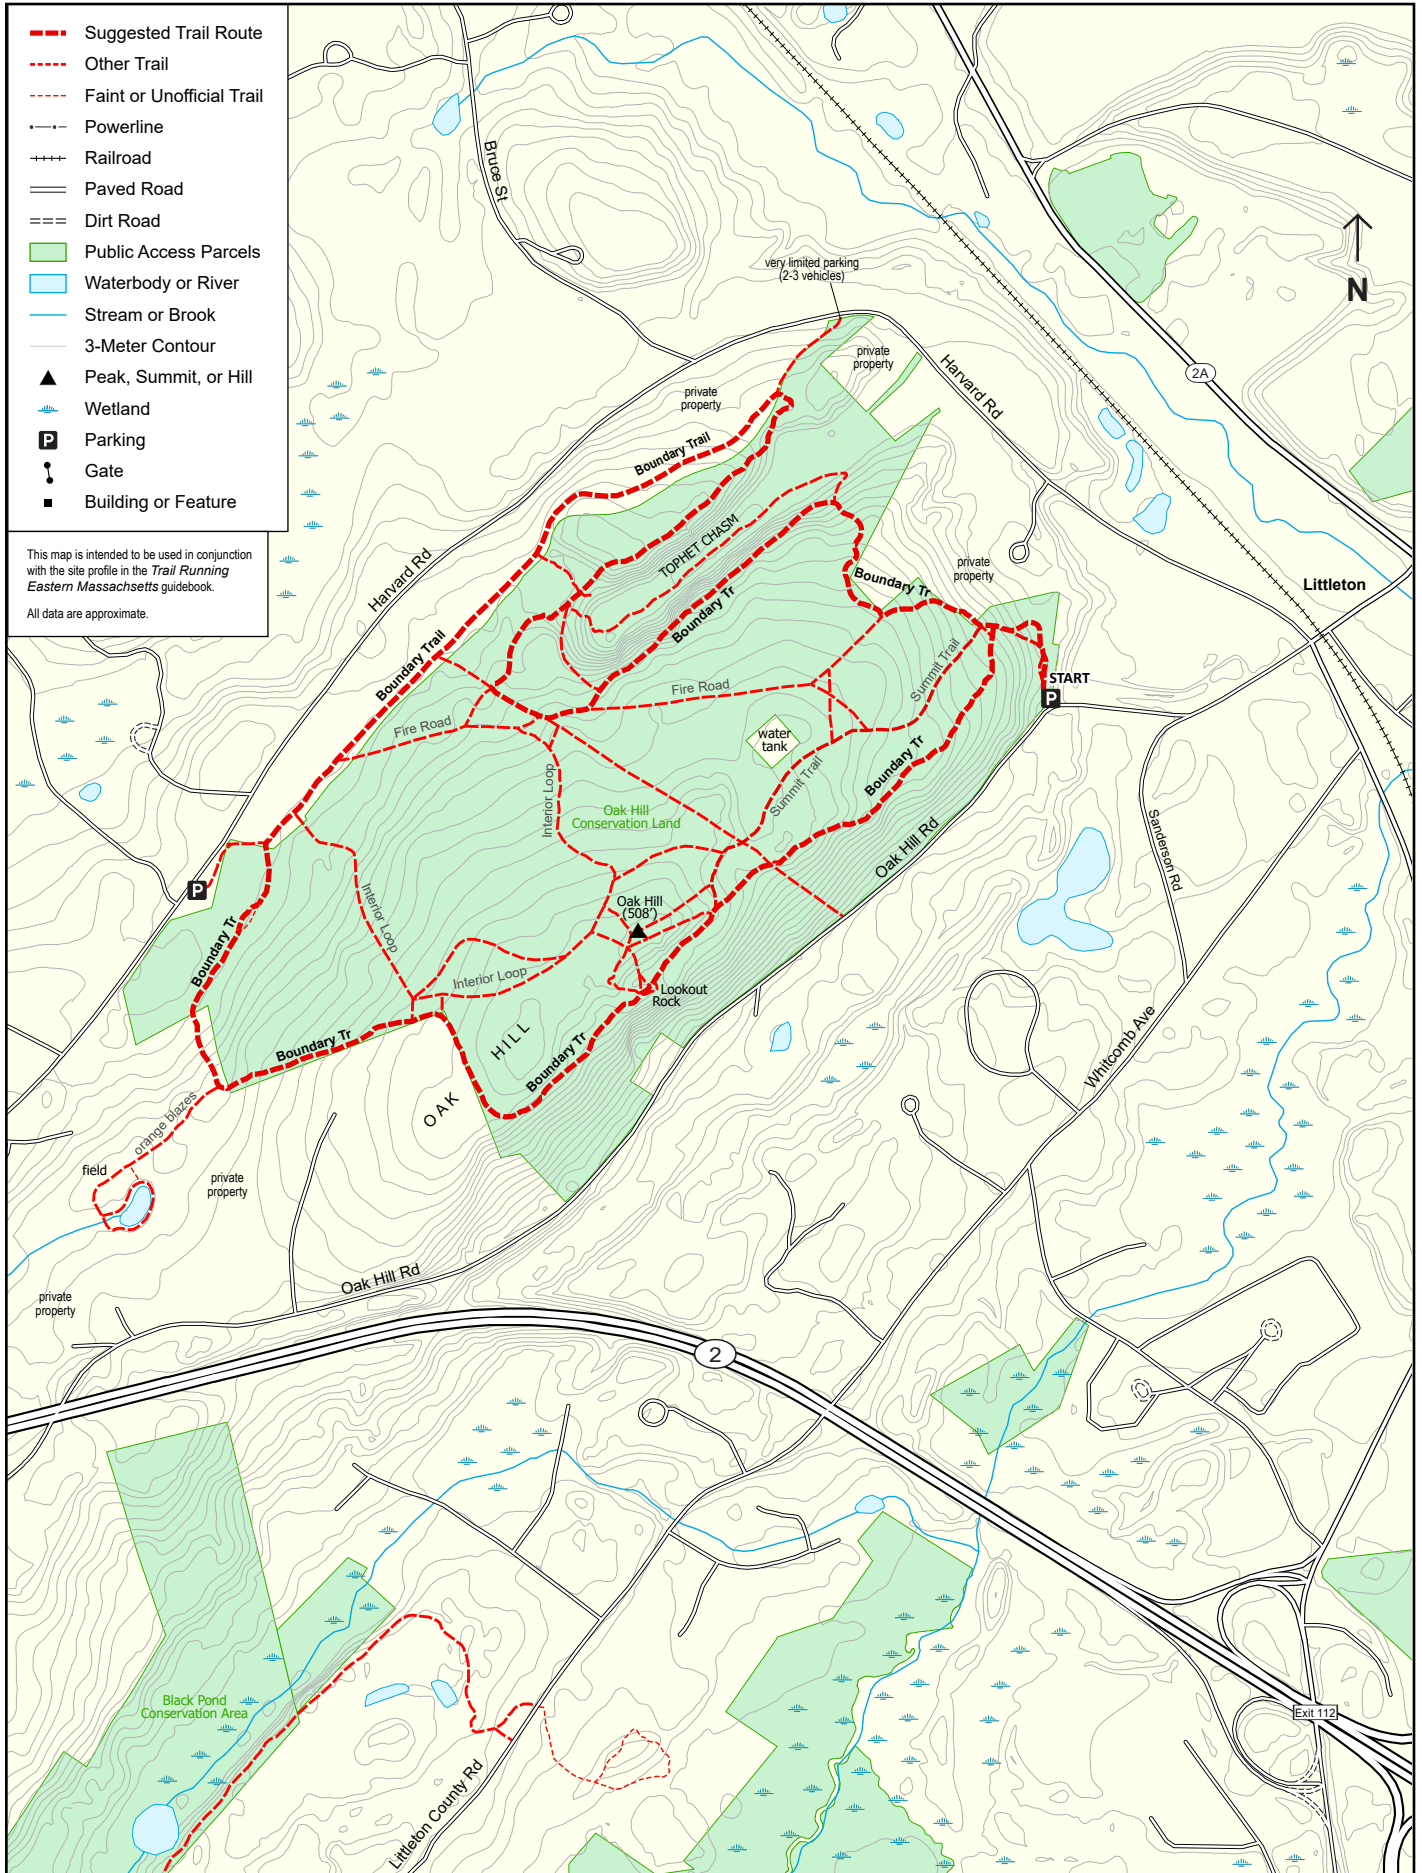

TRAIL RUNNING Eastern Massachusetts, Site 21: Oak Hill

Trail Running Eastern Massachusetts

Scale = 1:12,000

0.5

1 Map produced April 2021 by Ben Kimball

Miles