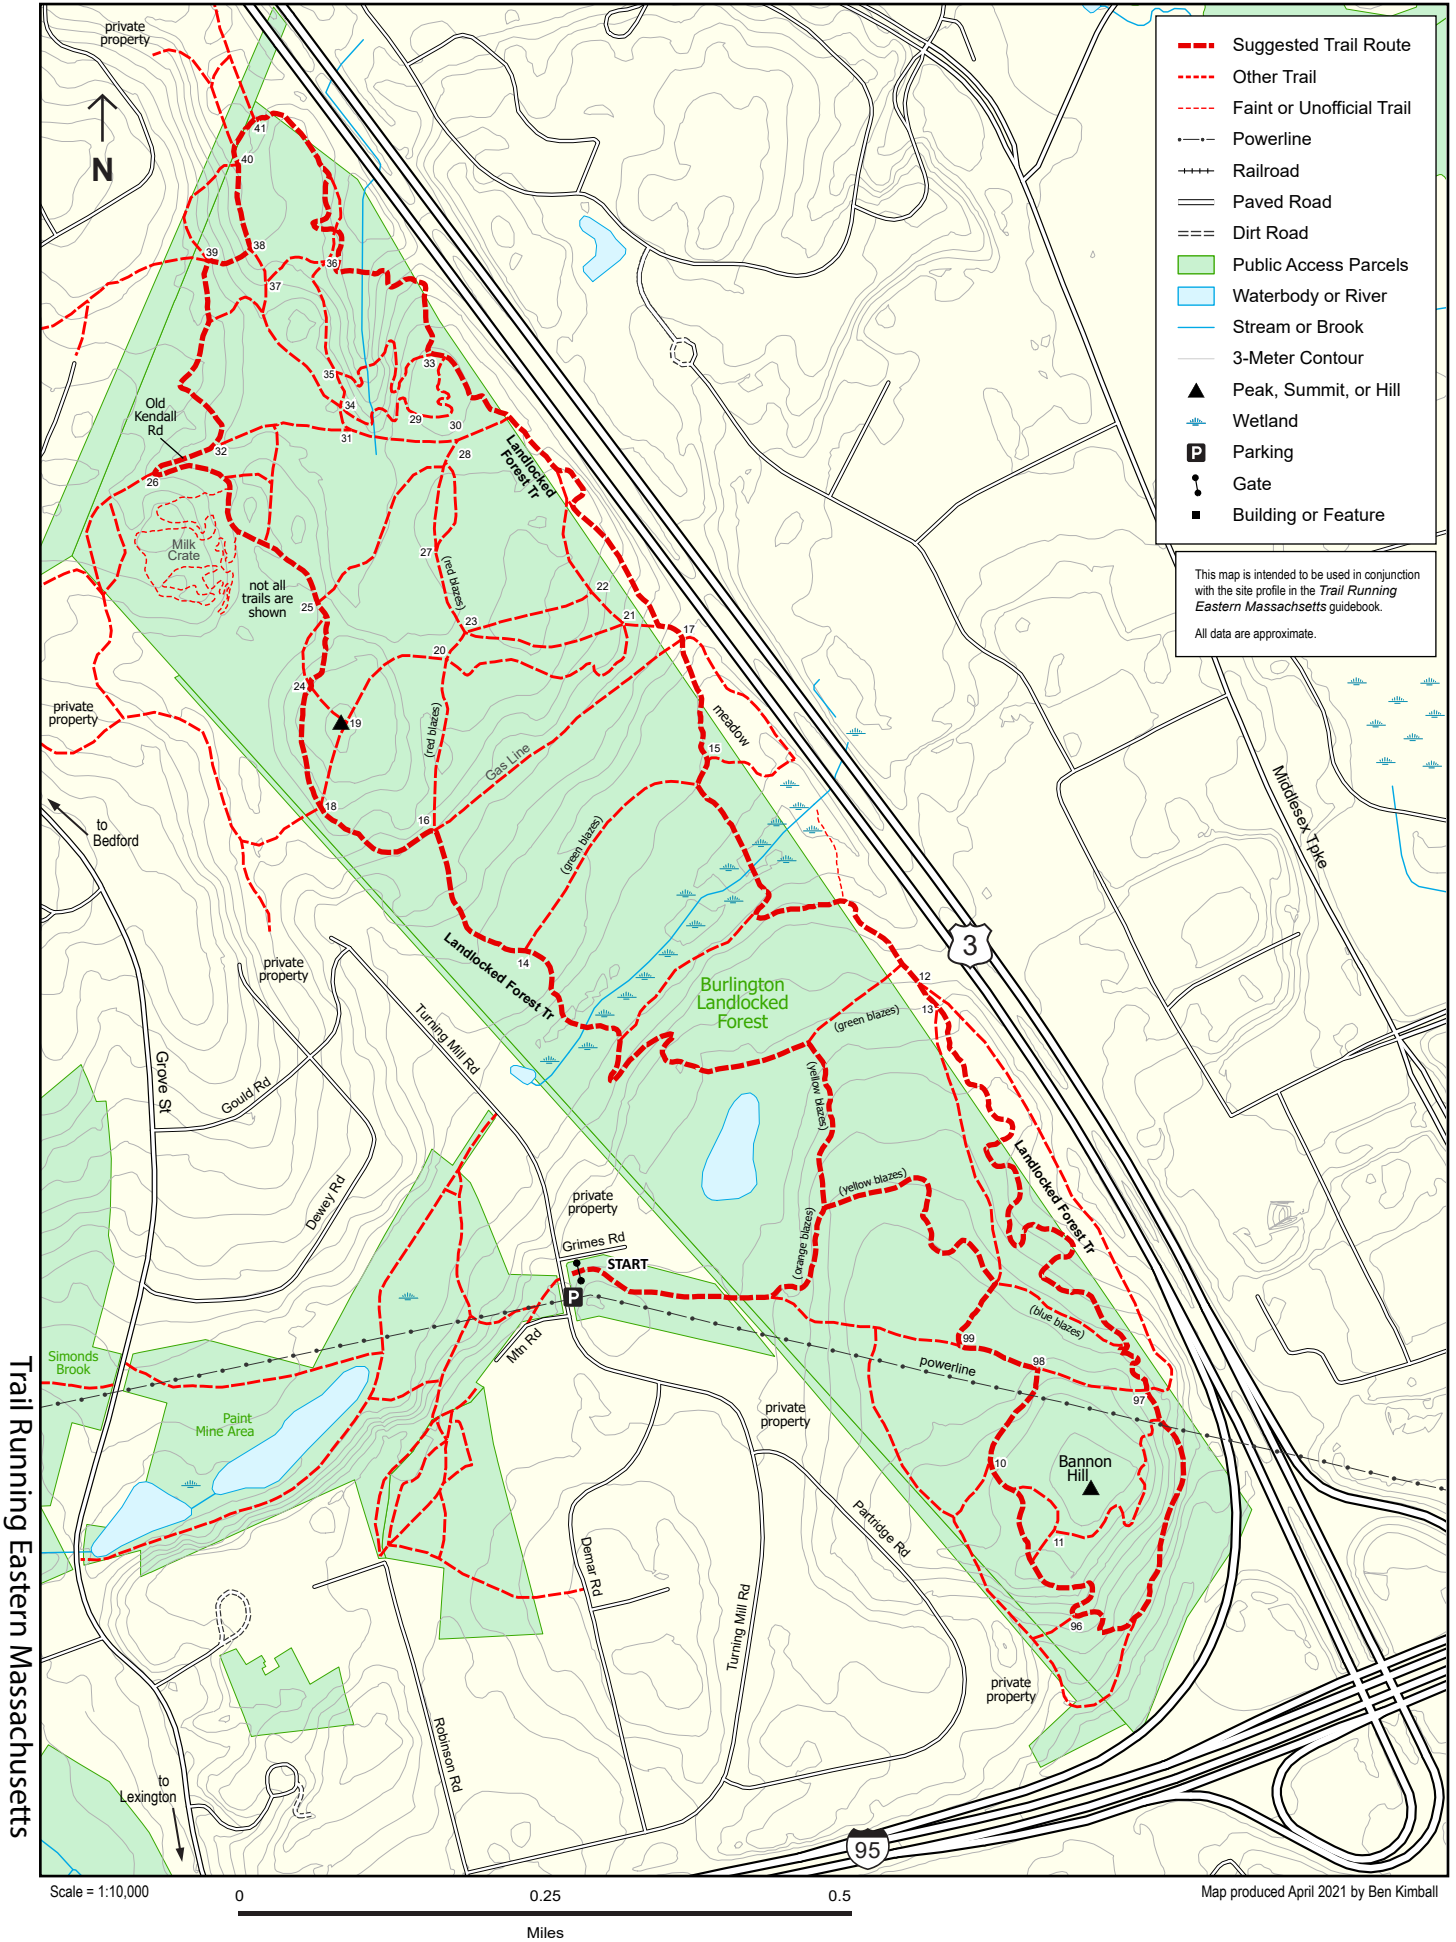

# TRAIL RUNNING Eastern Massachusetts, Site 22: Landlocked Forest

Scale = 1:10,000

0 0.25 0.5

Miles

Map produced April 2021 by Ben Kimball

Trail Running Eastern Massachusetts