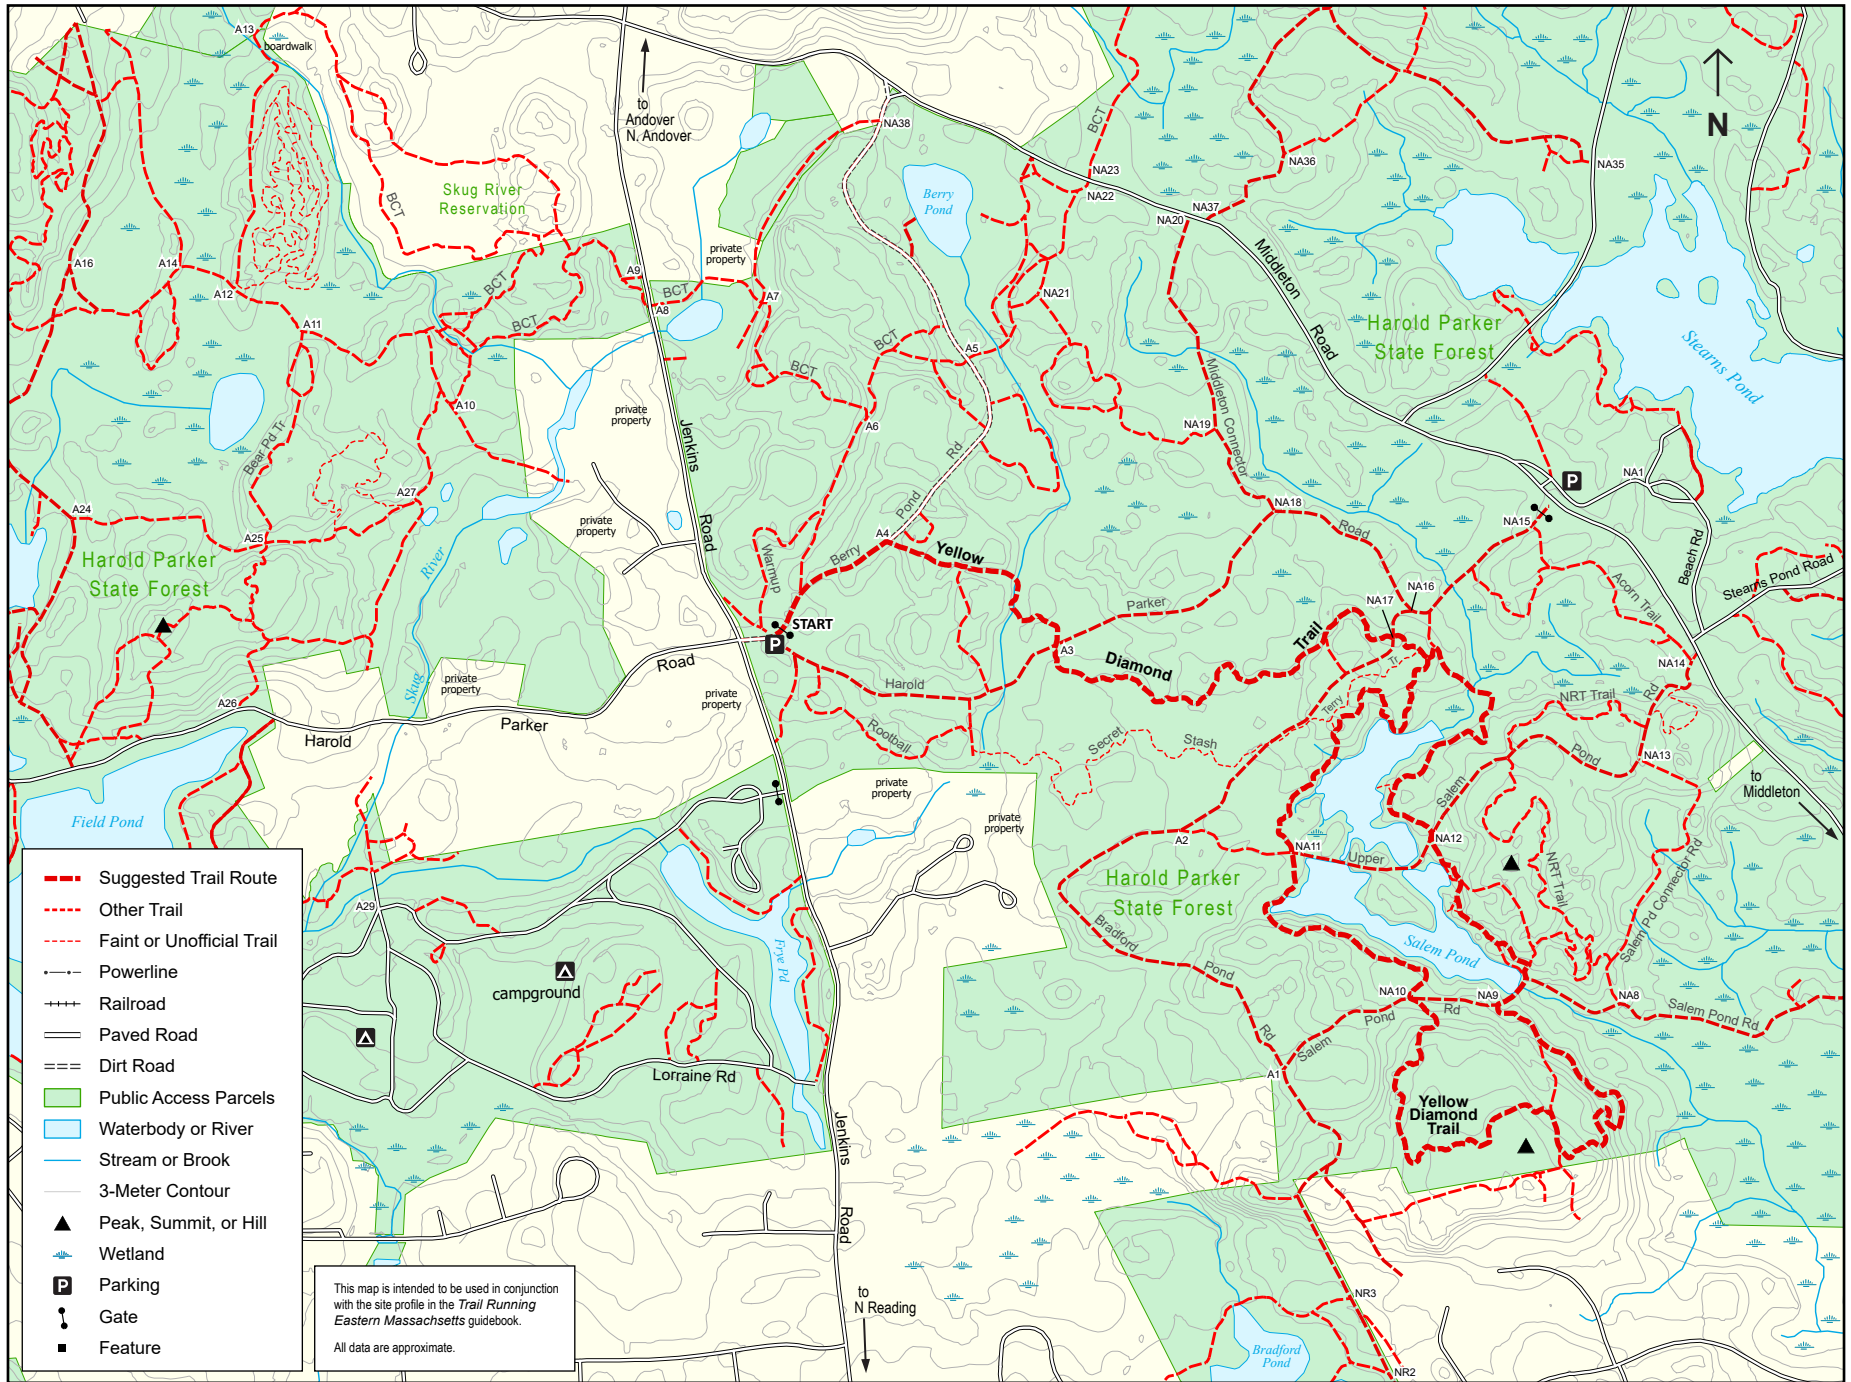

# TRAIL RUNNING Eastern Massachusetts, Site 24: Harold Parker State Forest

Scale = 1:14,000

Map produced April 2021 by Ben Kimball

This map is intended to be used in conjunction with the site profile in the *Trail Running Eastern Massachusetts* guidebook.  
All data are approximate.