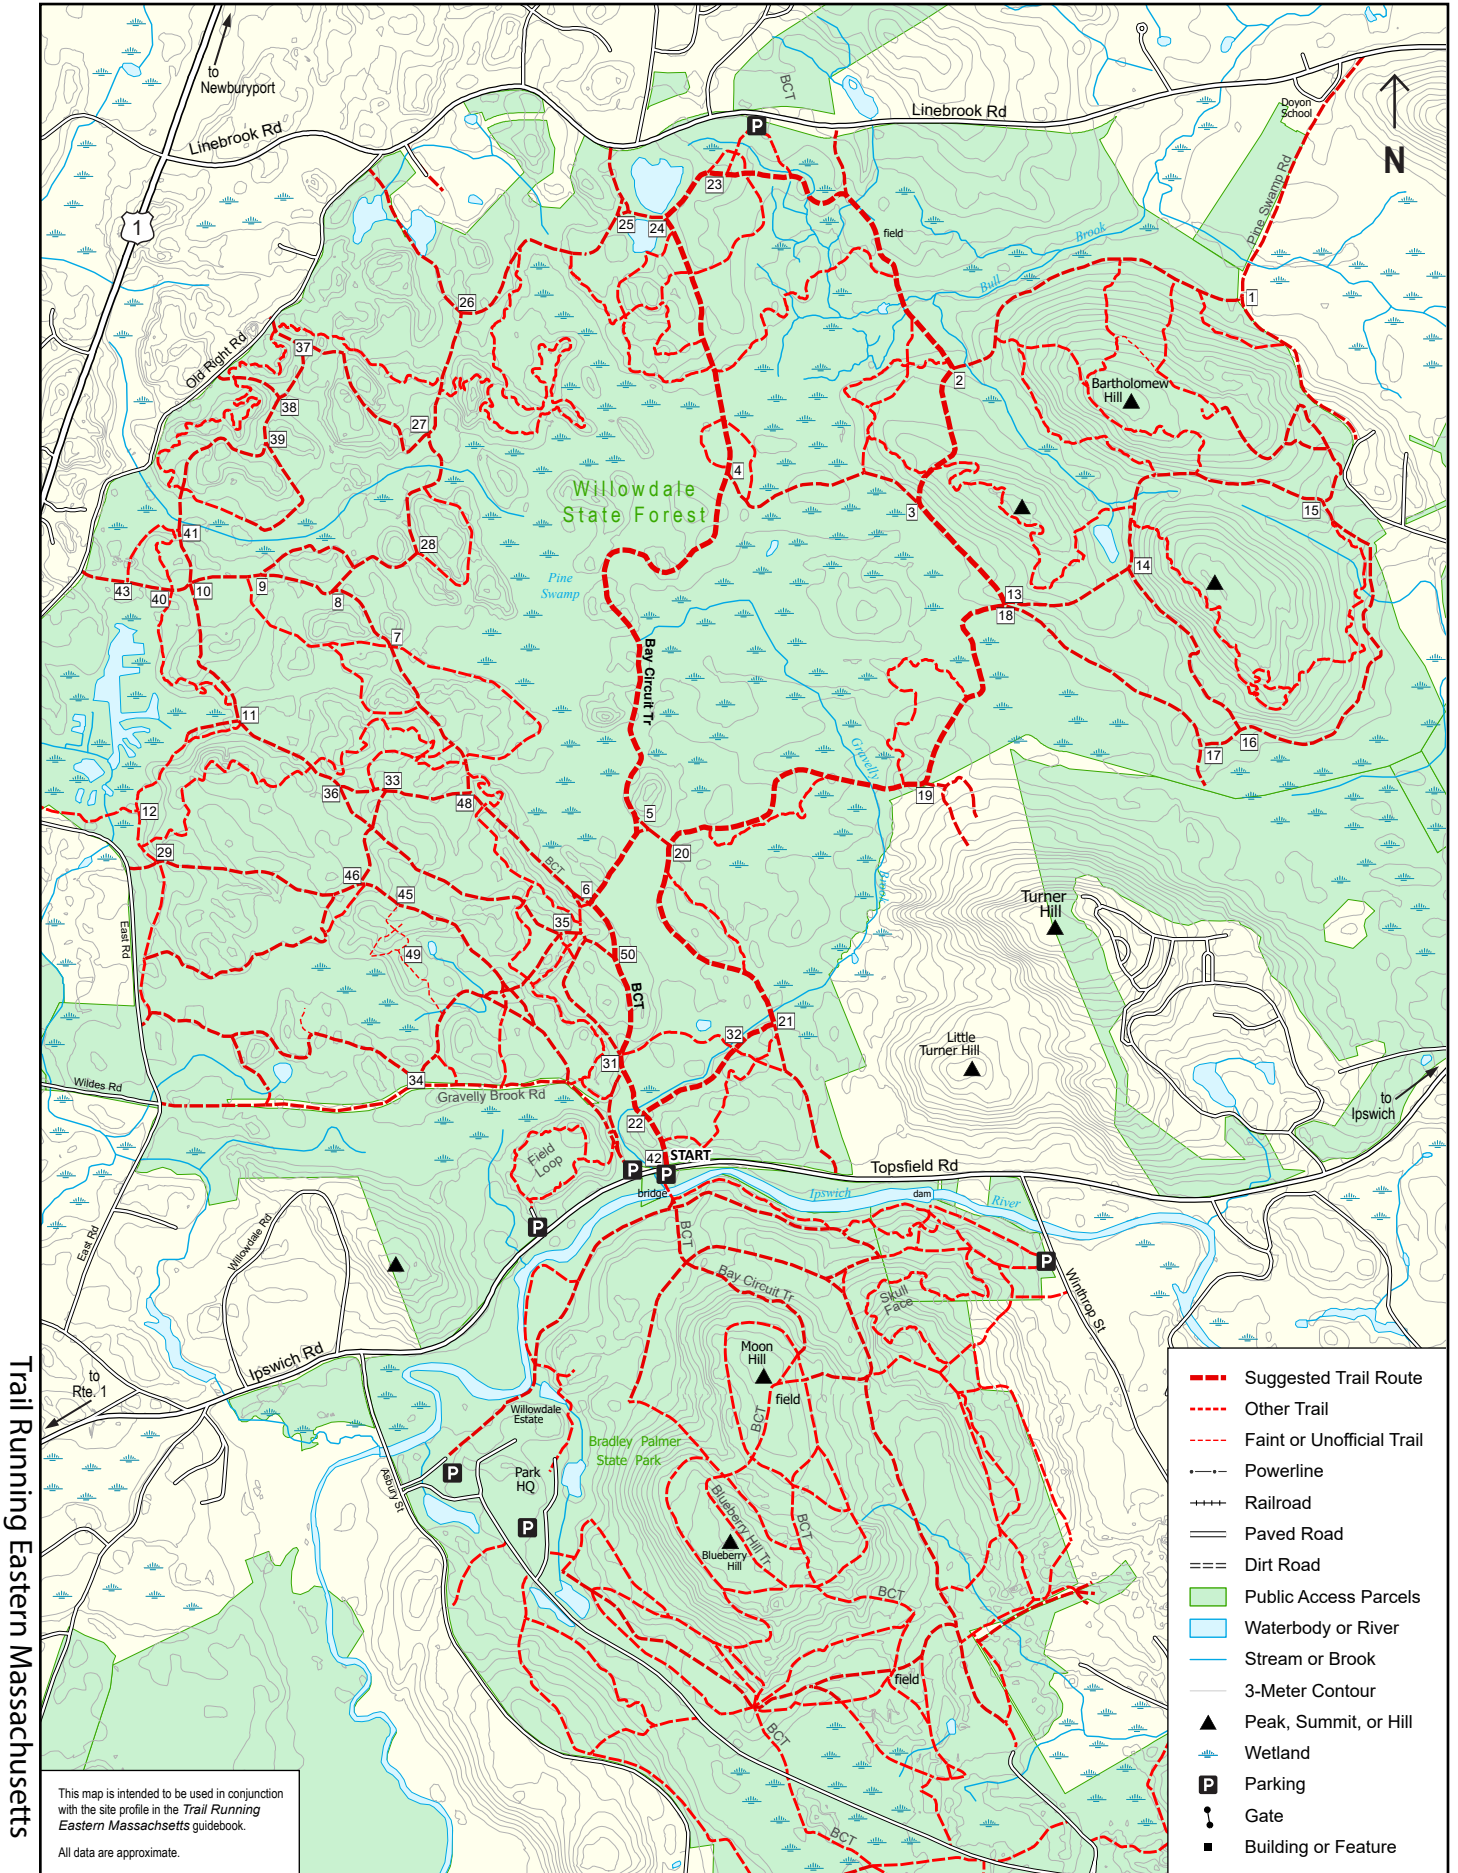

TRAIL RUNNING Eastern Massachusetts, Site 28: Willowdale State Forest

Scale = 1:20,000

0 0.5 1

Miles

Map produced April 2021 by Ben Kimball