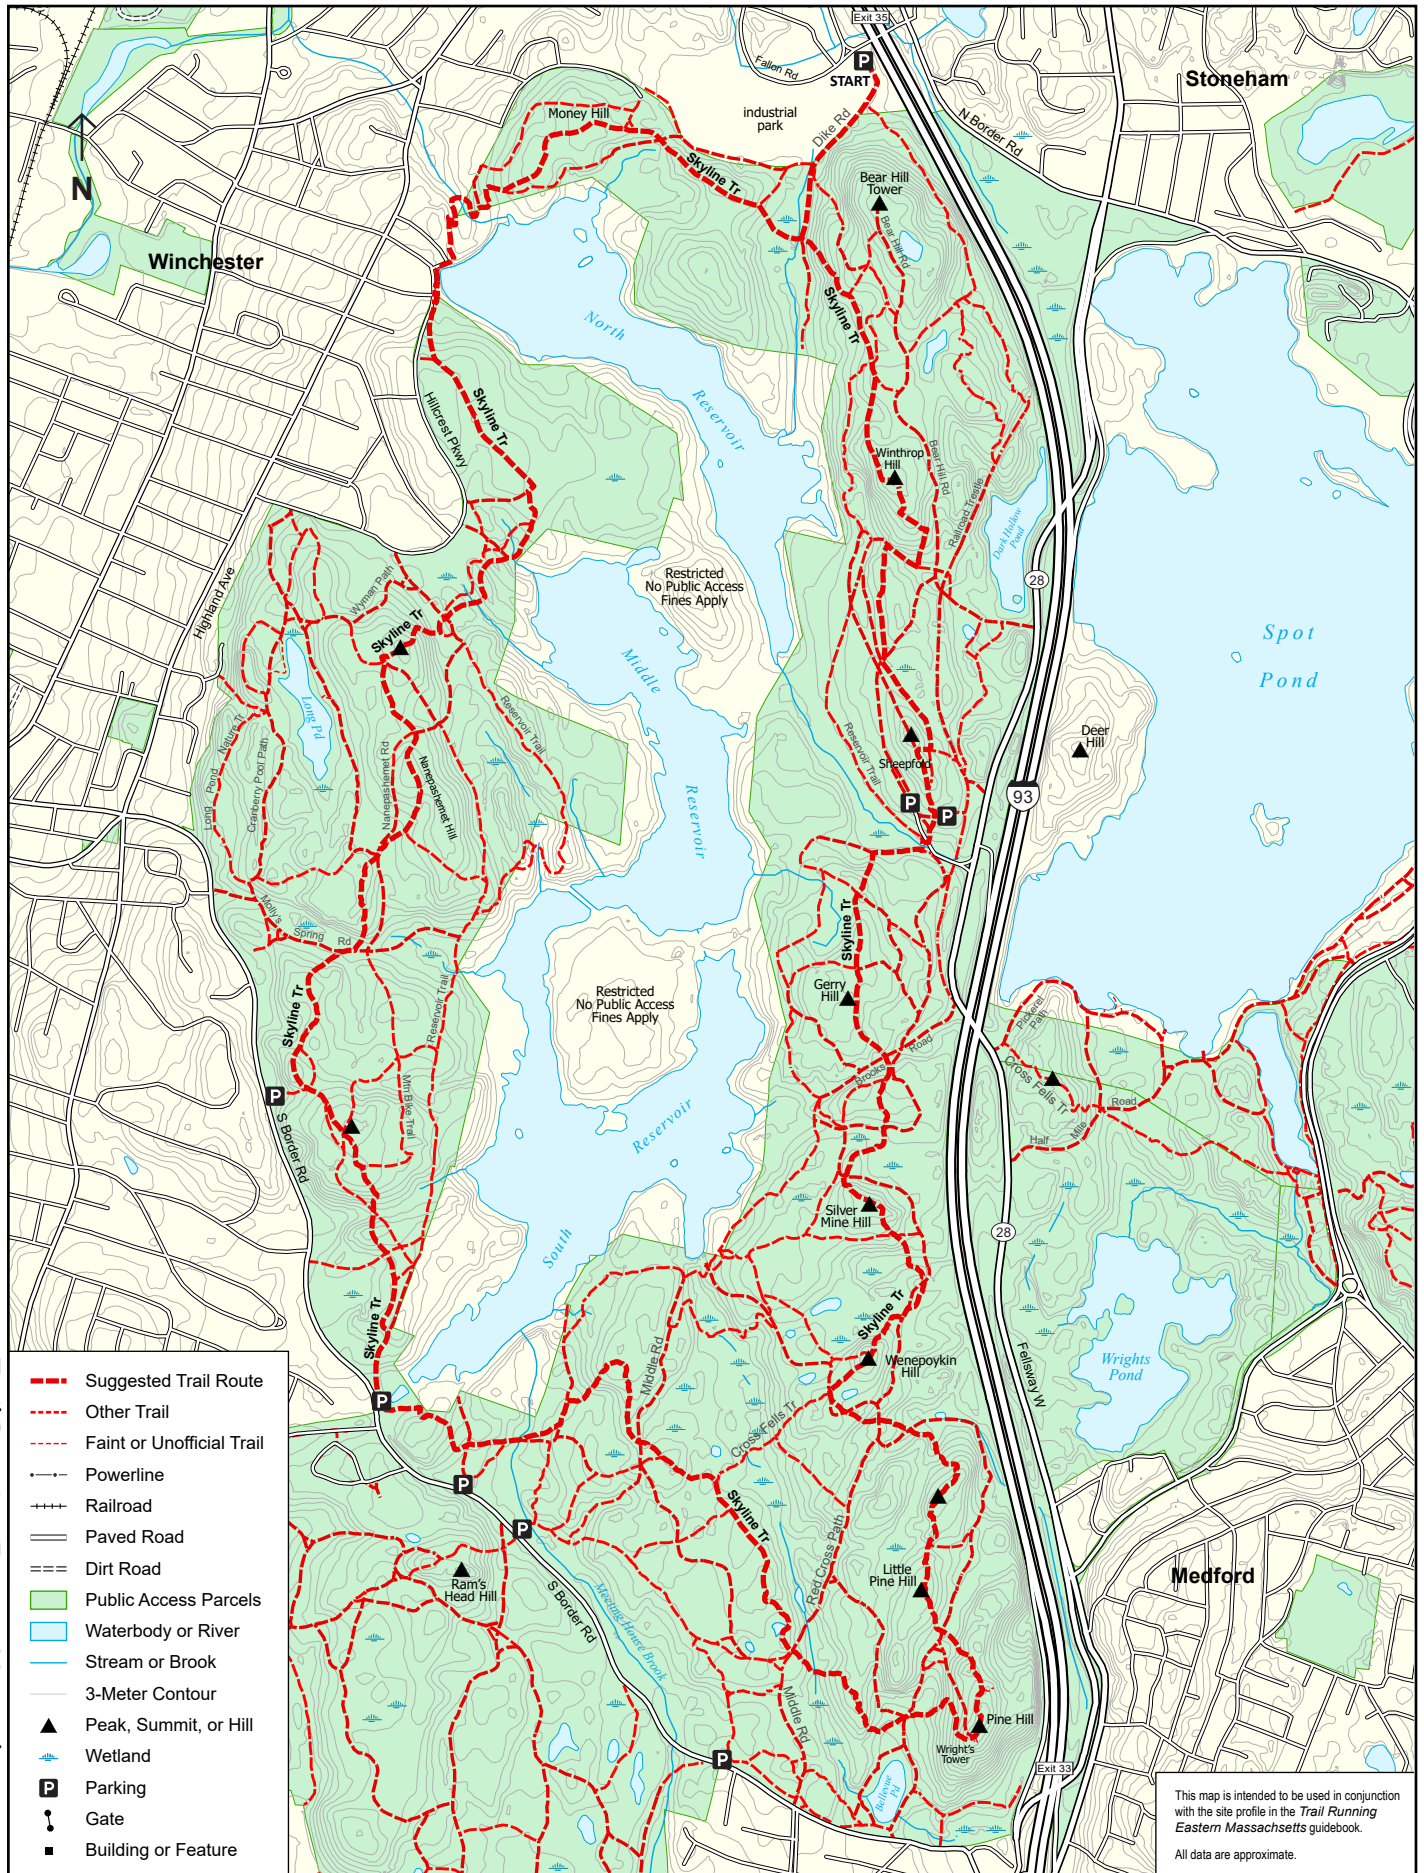

TRAIL RUNNING Eastern Massachusetts, Site 32: Middlesex Fells (West)

Trail Running Eastern Massachusetts

This map is intended to be used in conjunction with the site profile in the *Trail Running Eastern Massachusetts* guidebook. All data are approximate.

Map produced April 2021 by Ben Kimball