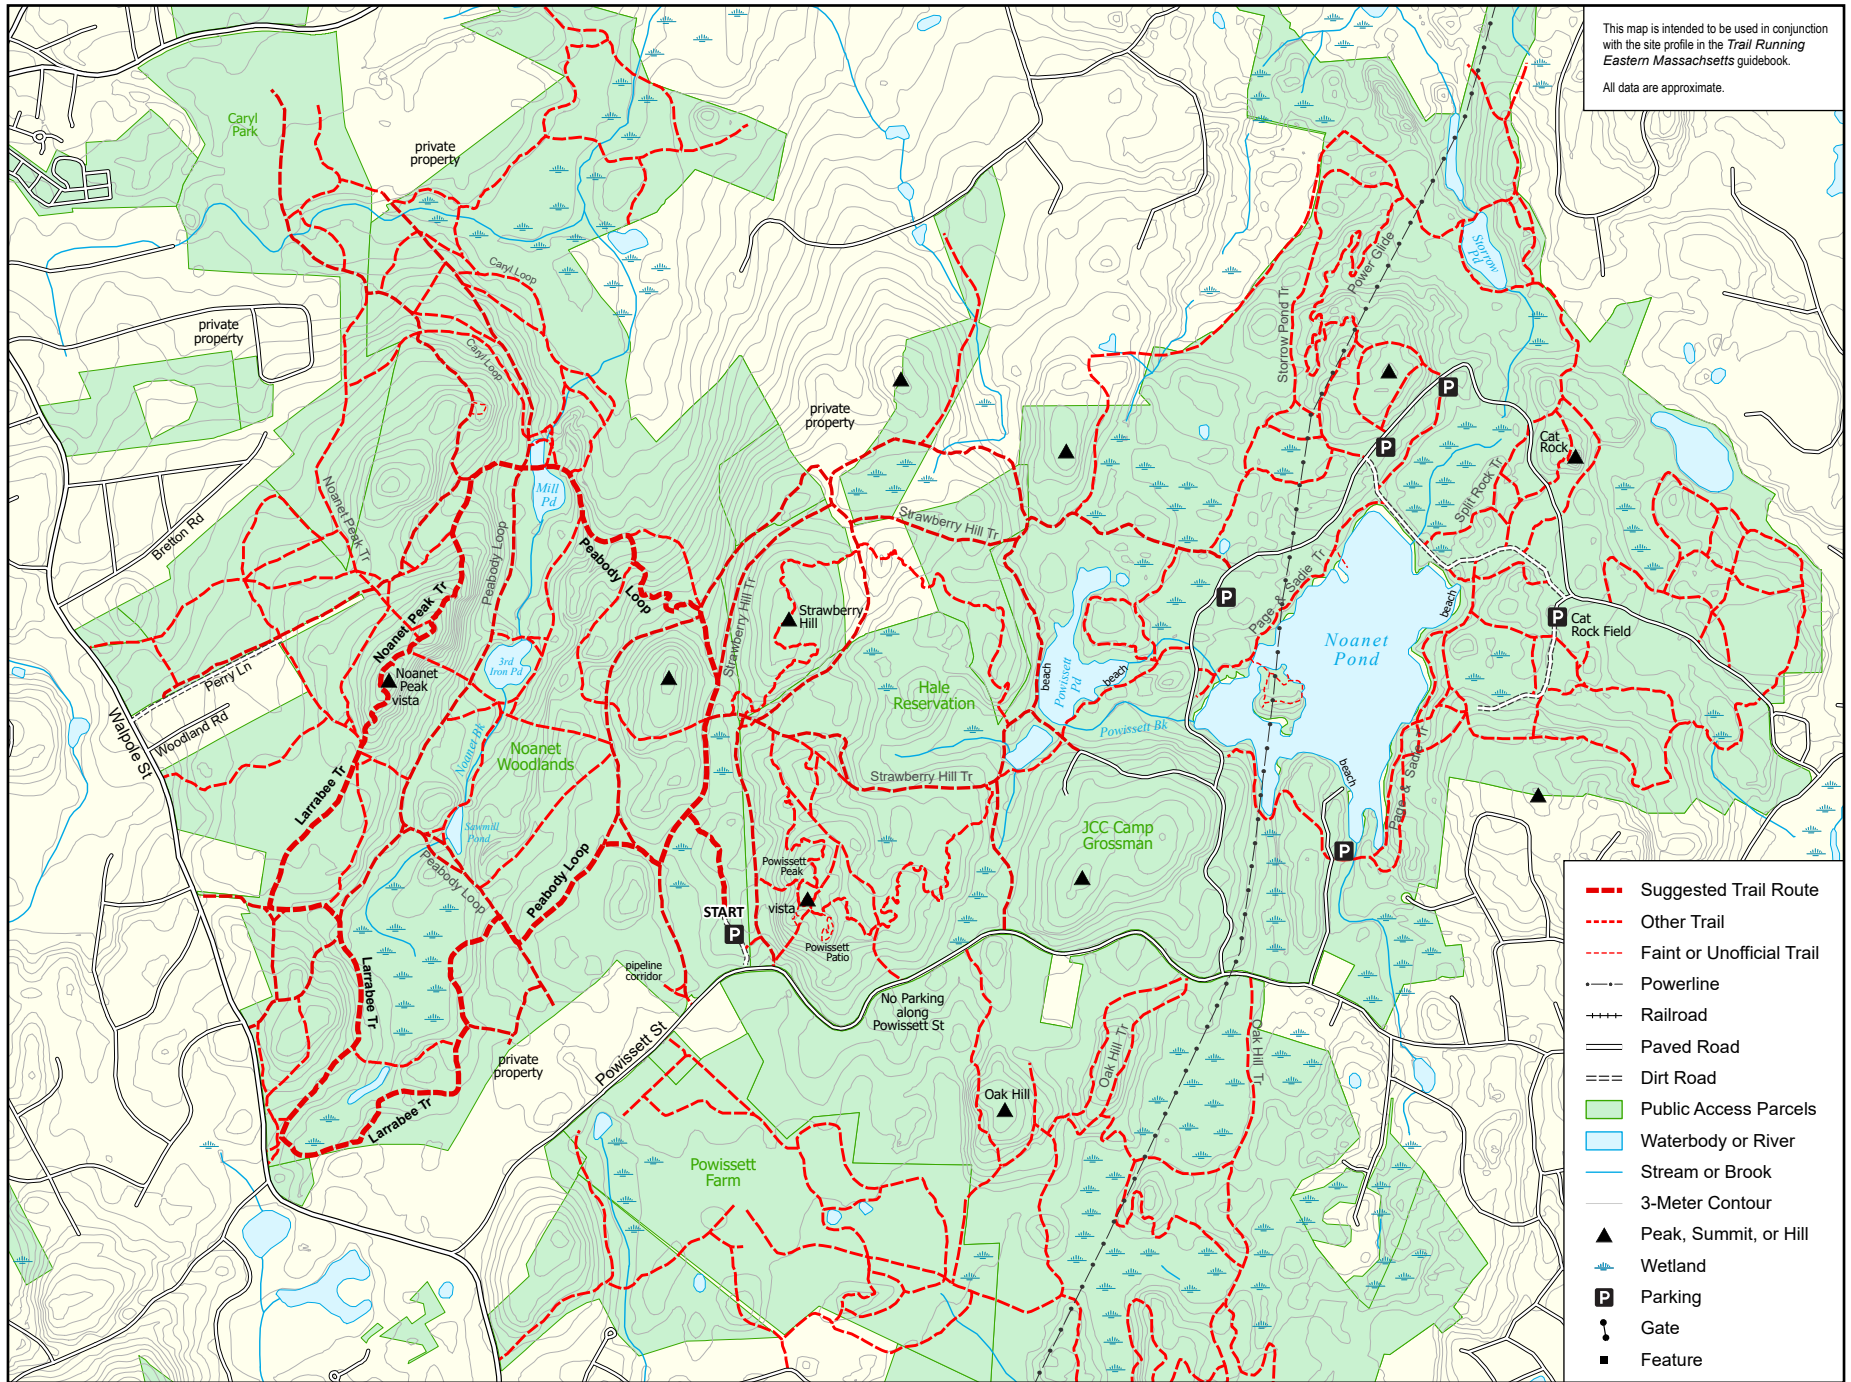

TRAIL RUNNING Eastern Massachusetts, Site 36: Noanet / Hale

Scale = 1:18,000

Map produced April 2021 by Ben Kimball