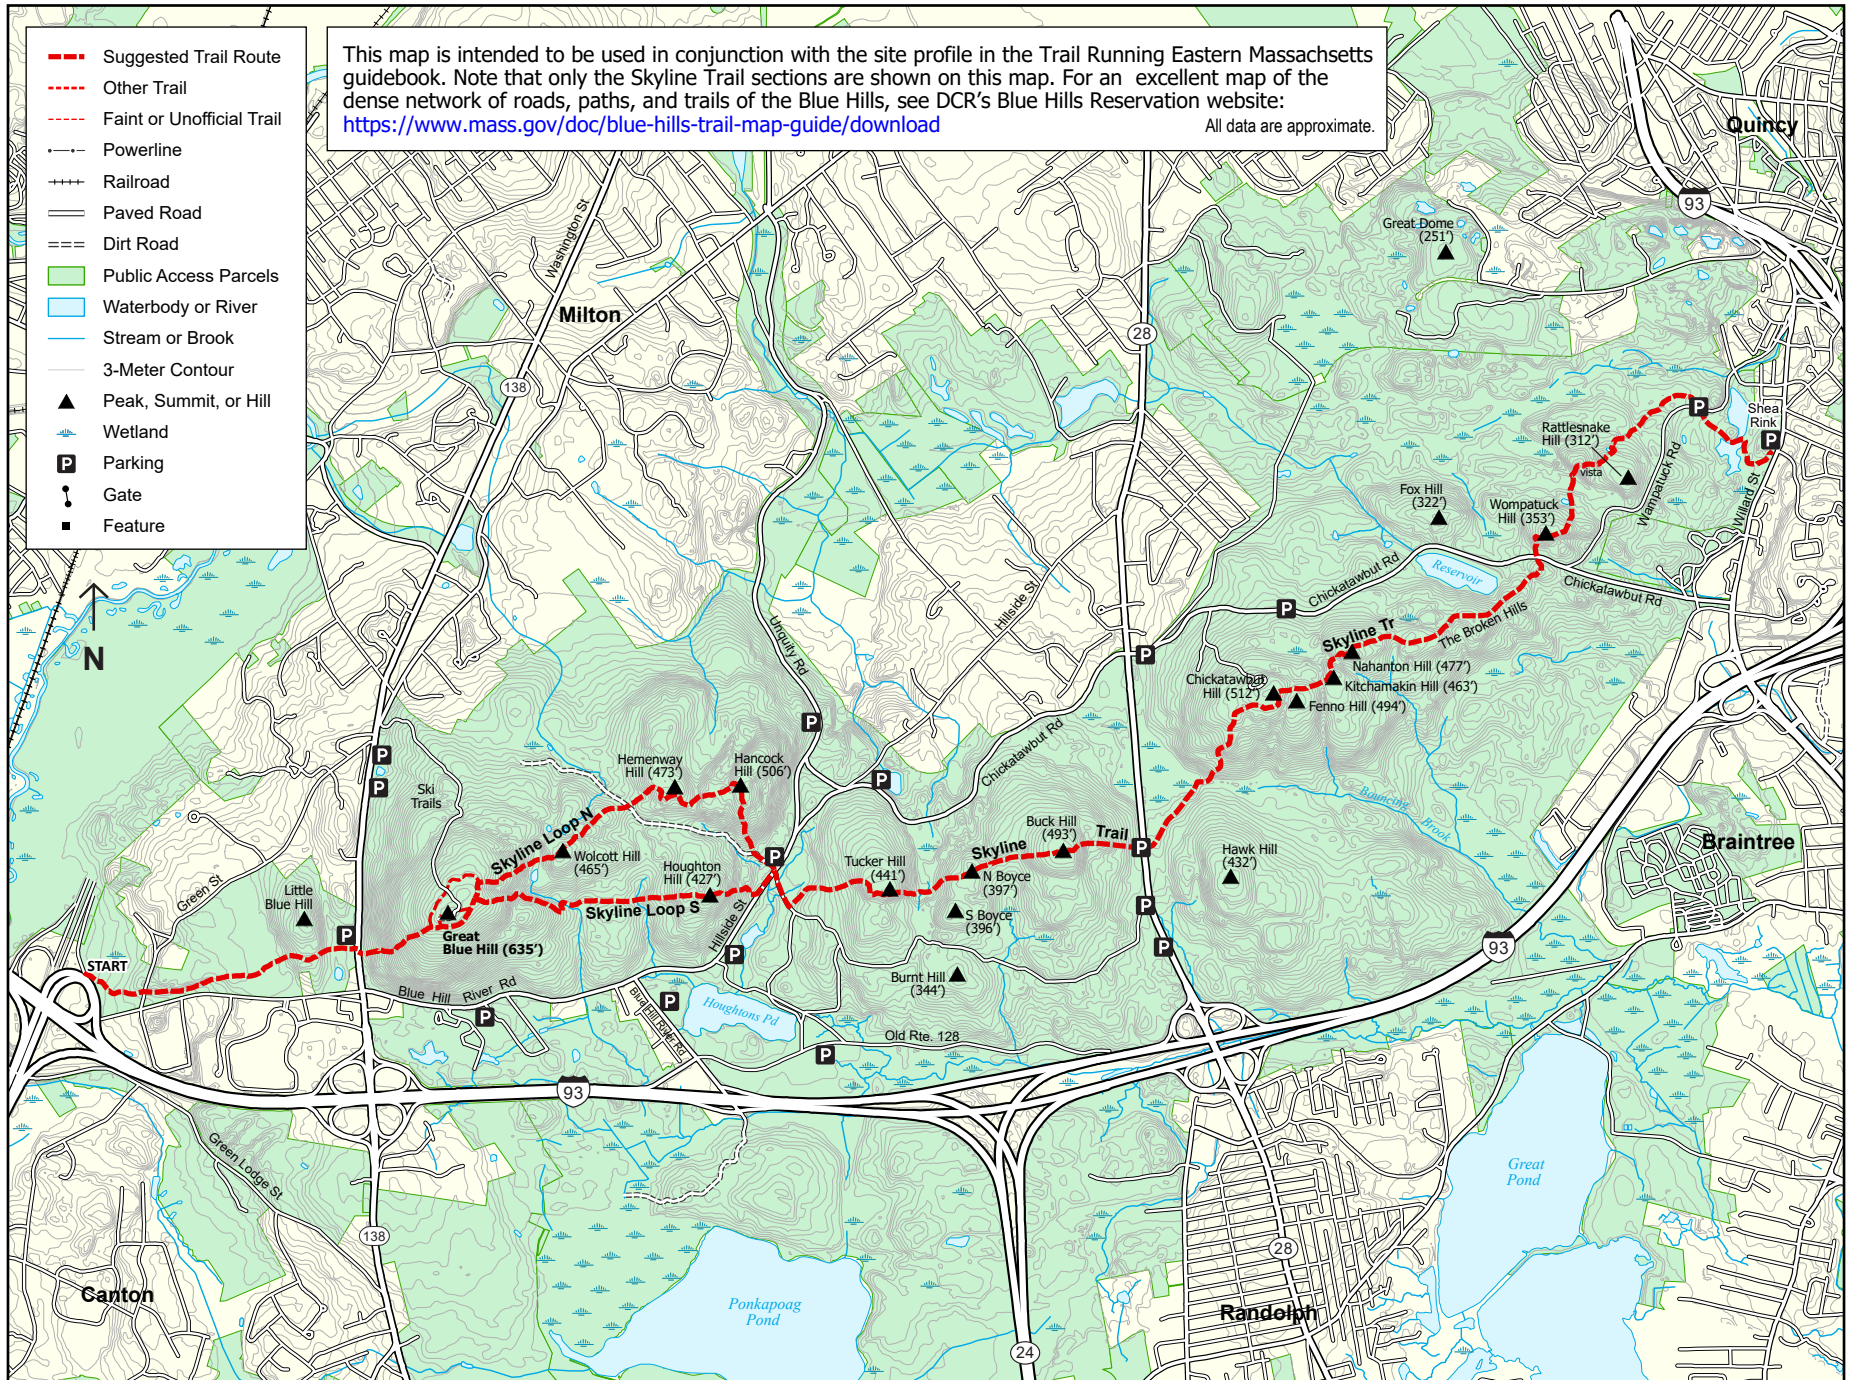

TRAIL RUNNING Eastern Massachusetts, Site 37: Blue Hills

Scale = 1:40,000

Map produced April 2021 by Ben Kimball