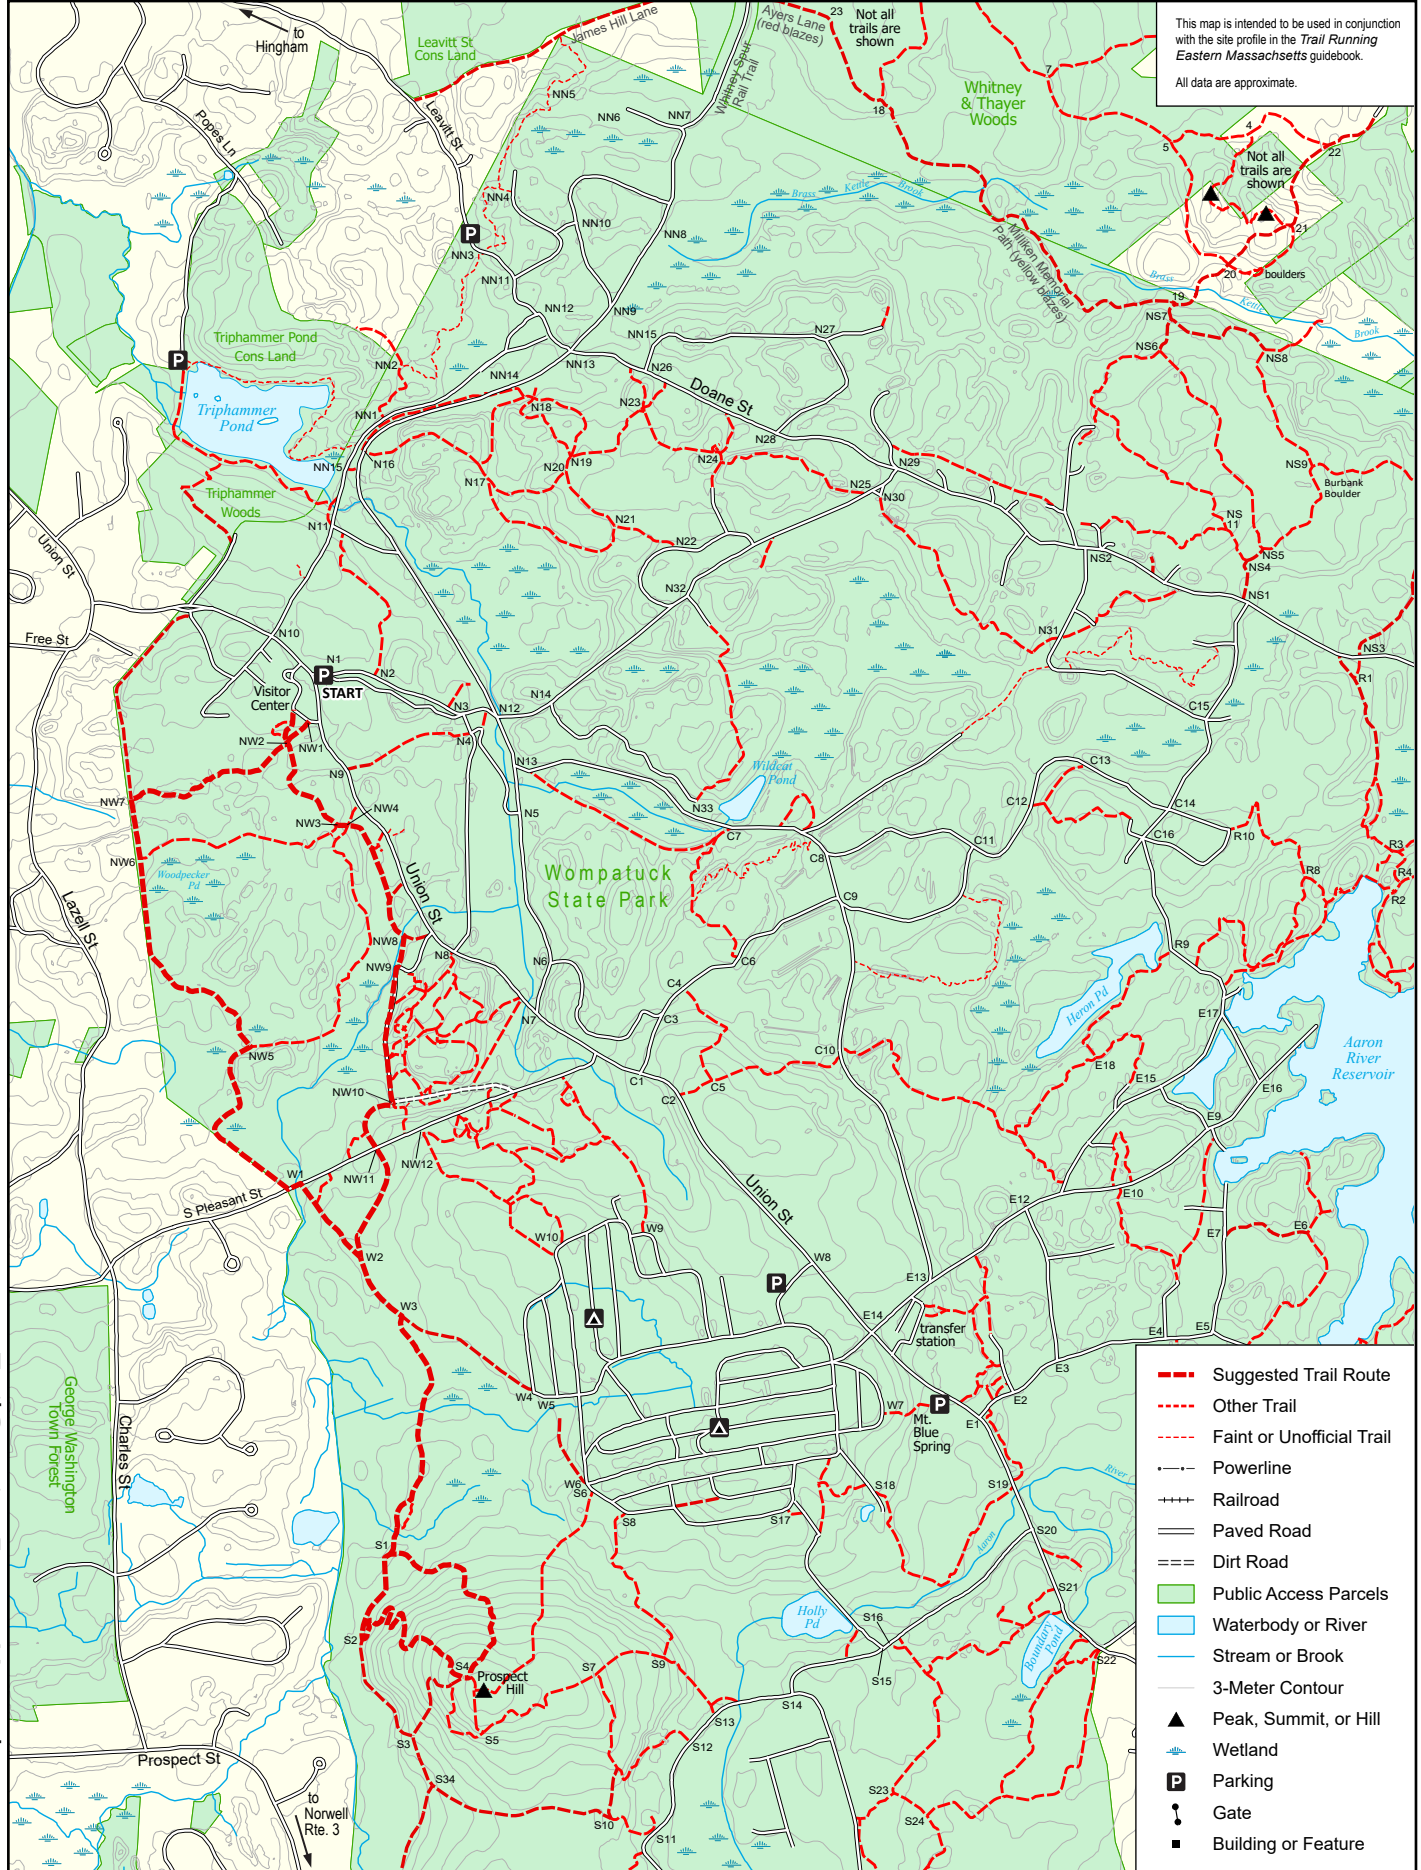

# TRAIL RUNNING Eastern Massachusetts, Site 39: Wompatuck State Park

This map is intended to be used in conjunction with the site profile in the *Trail Running Eastern Massachusetts* guidebook.  
All data are approximate.

Trail Running Eastern Massachusetts

Map produced April 2021 by Ben Kimball