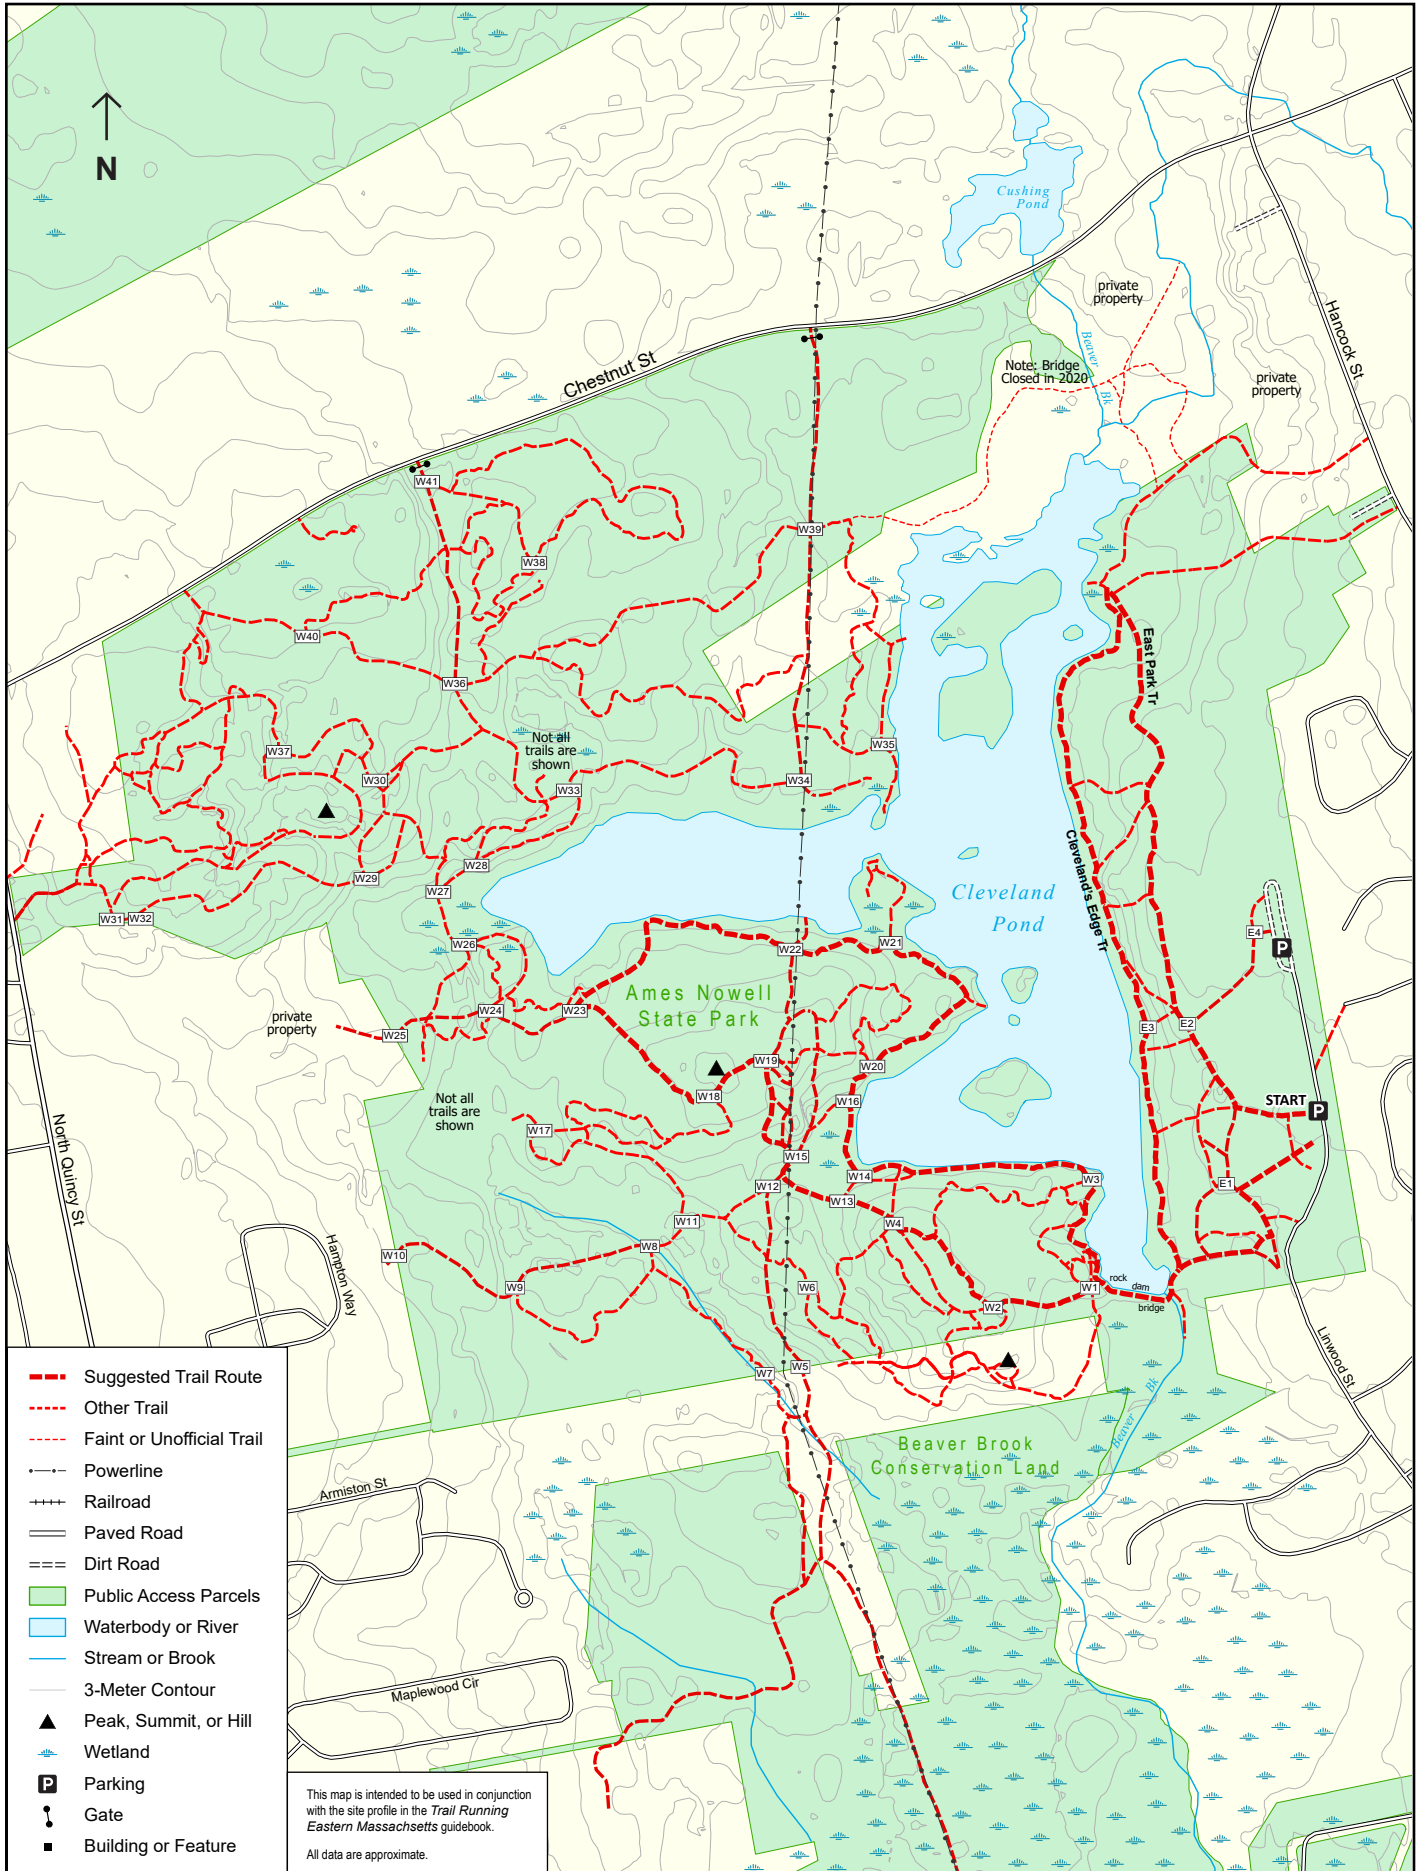

# TRAIL RUNNING Eastern Massachusetts, Site 40: Ames Nowell State Park

Scale = 1:12,000

0.5

Miles

1 Map produced April 2021 by Ben Kimball