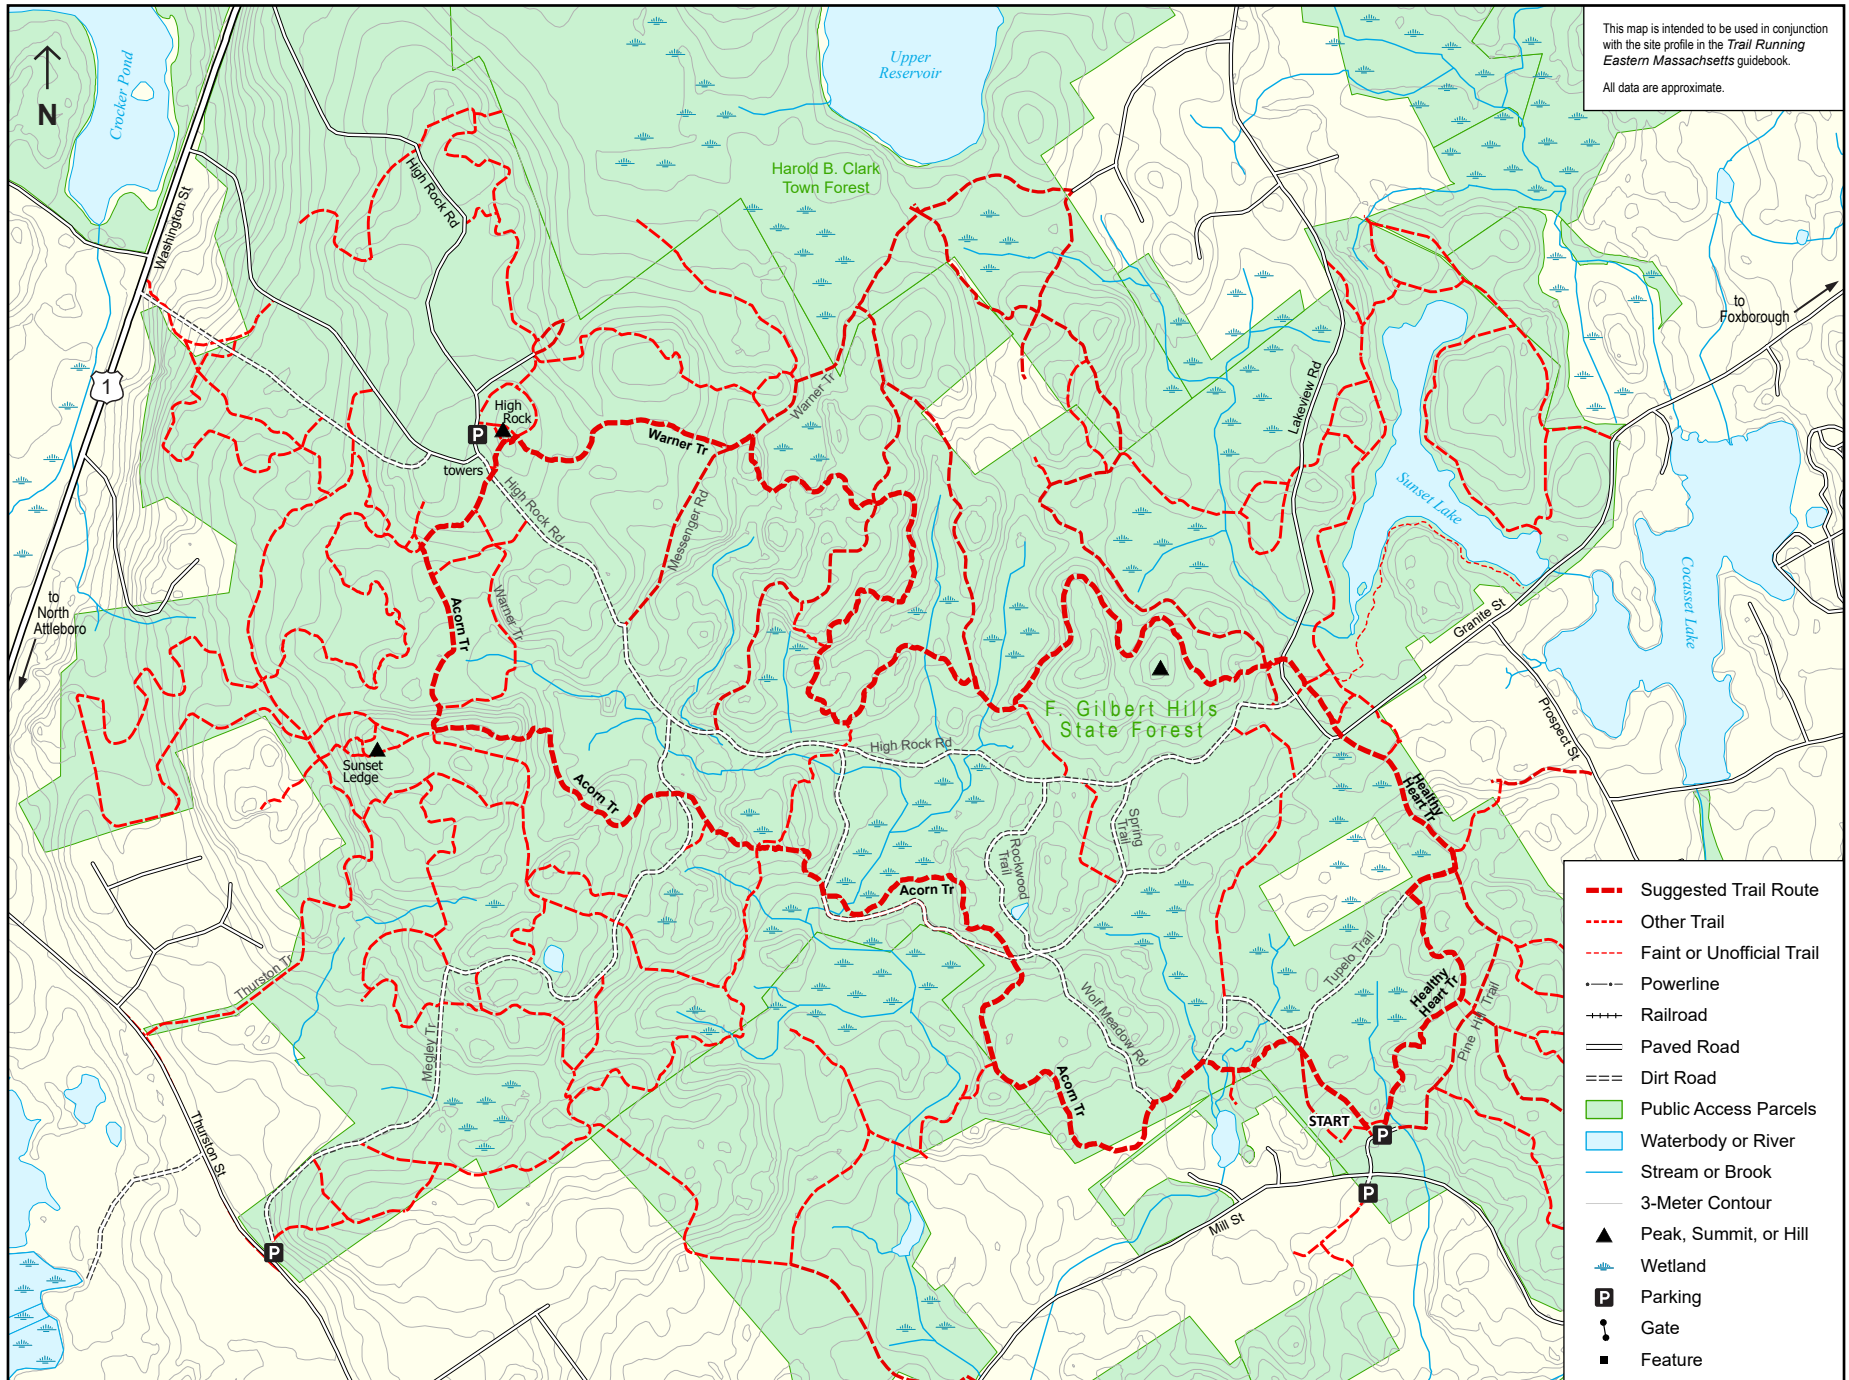

# TRAIL RUNNING Eastern Massachusetts, Site 42: F. Gilbert Hills State Forest

Scale = 1:14,000

Map produced April 2021 by Ben Kimball