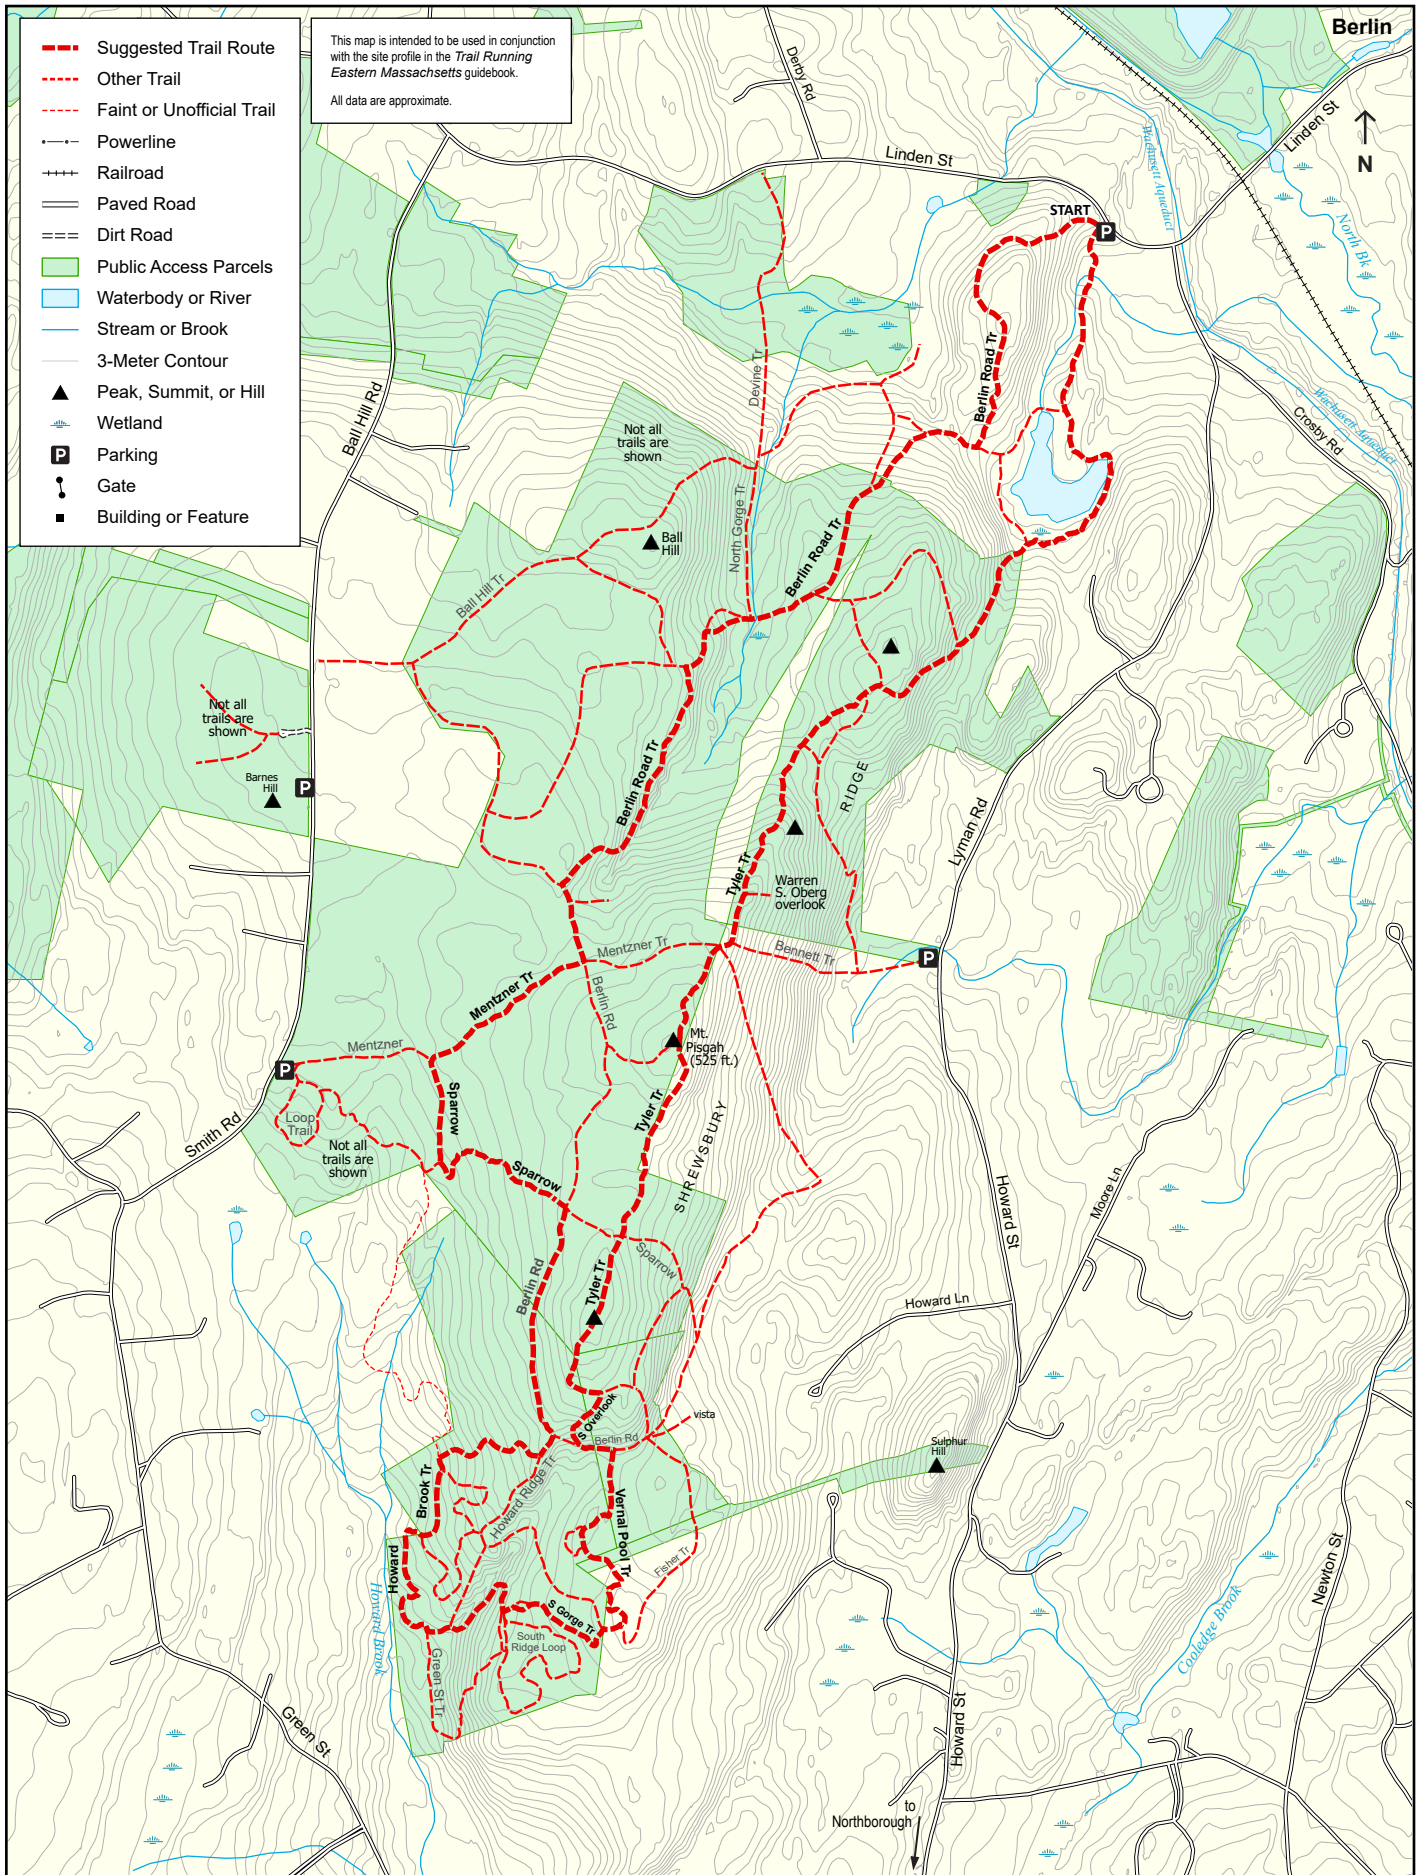

TRAIL RUNNING Eastern Massachusetts, Site 9: Mt. Pisgah

Trail Running Eastern Massachusetts

Scale = 1:16,000

Miles

Map produced April 2021 by Ben Kimball