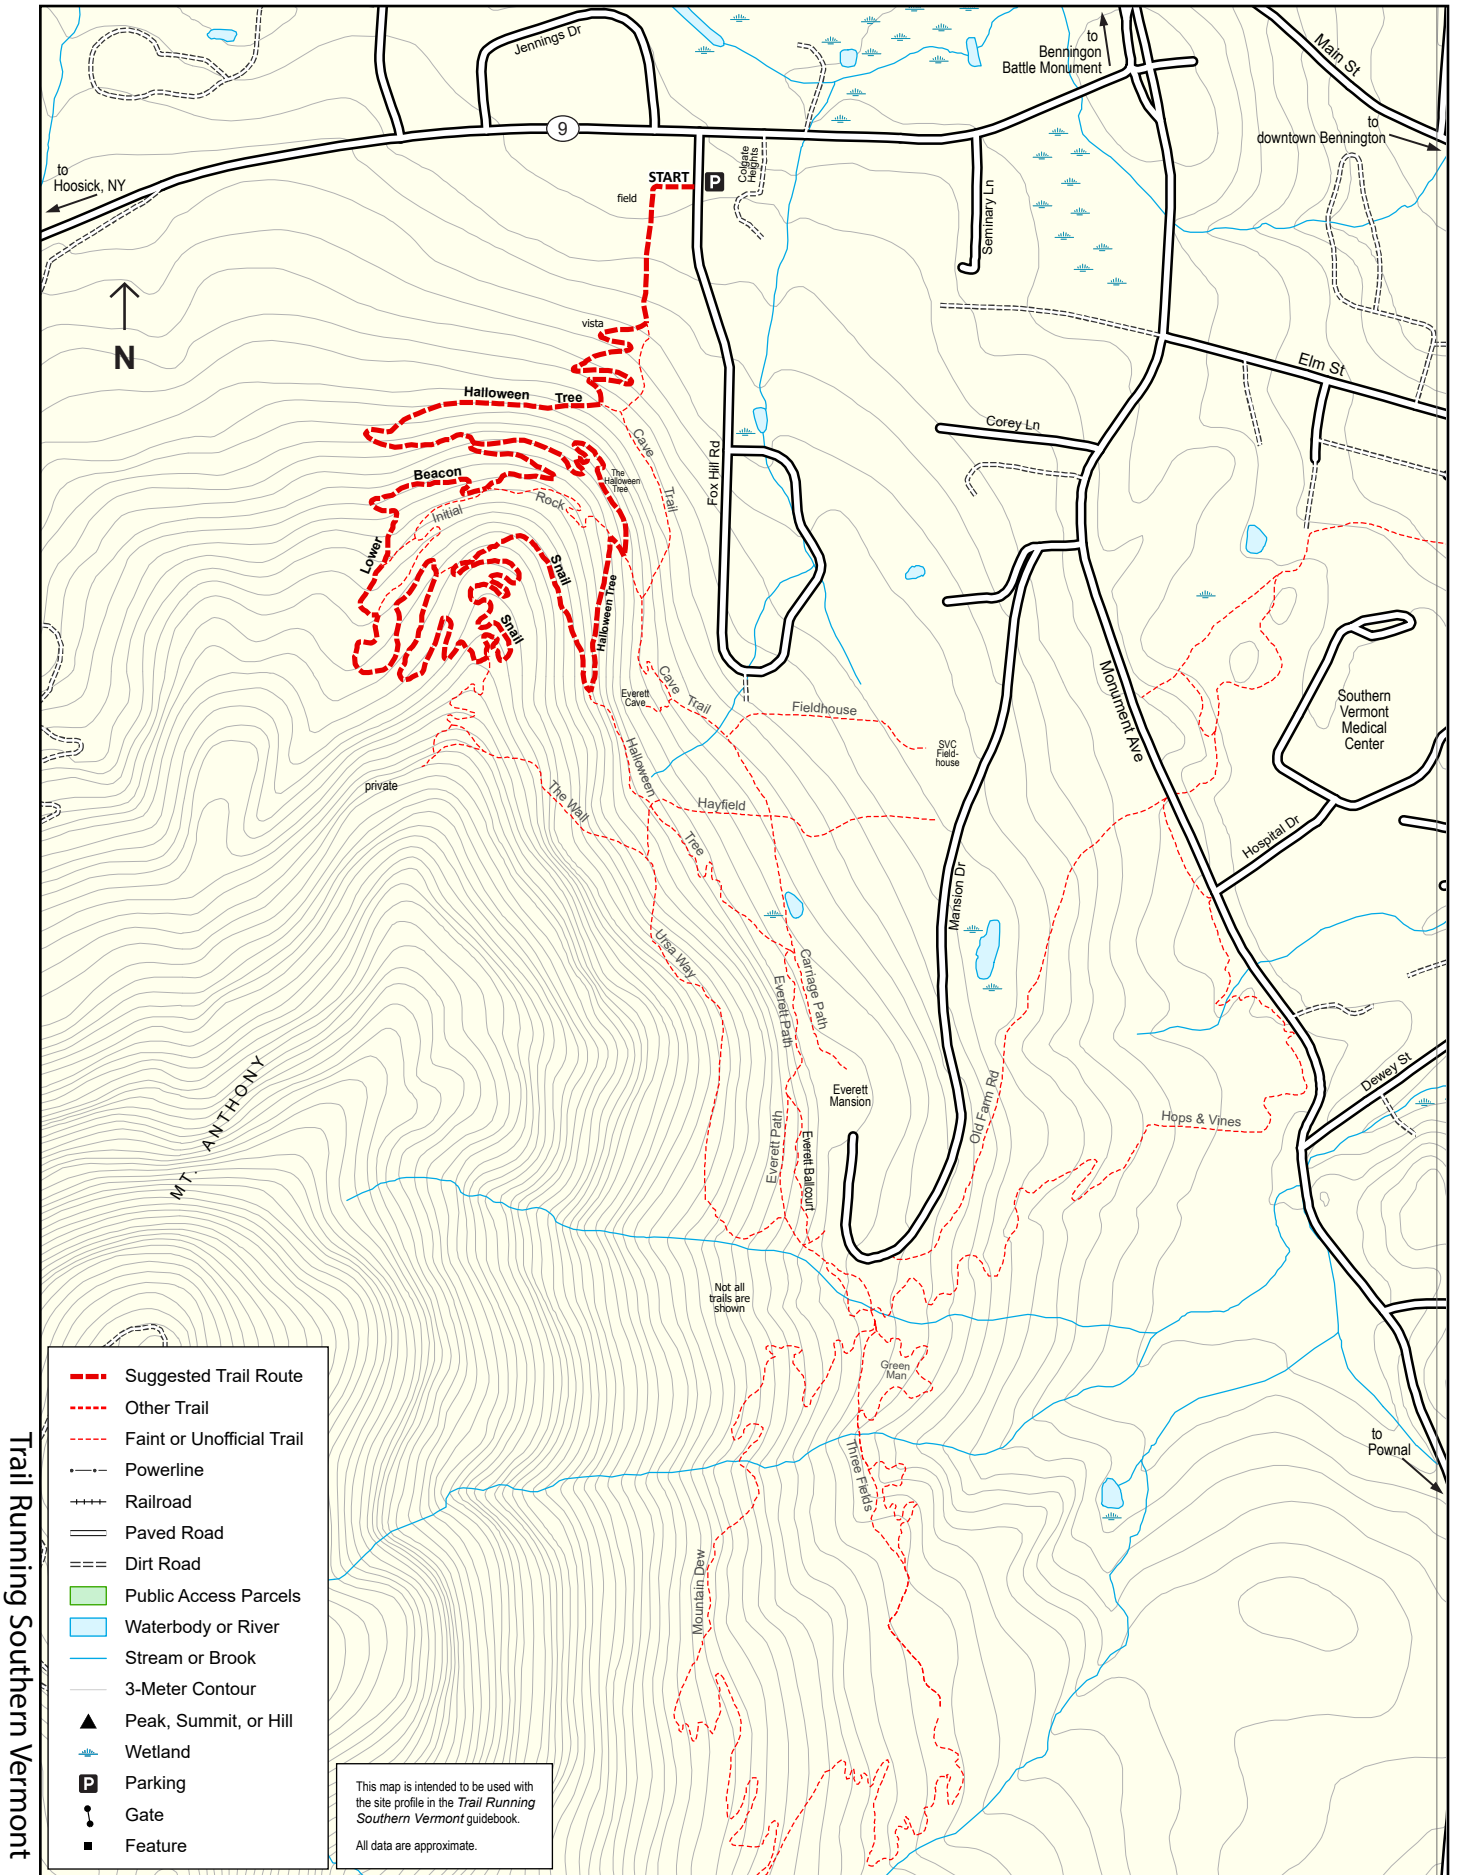

TRAIL RUNNING Southern Vermont, Site 17: BATS

Trail Running Southern Vermont

Scale = 1:12,500

Miles

Map produced April 2023 by Ben Kimball