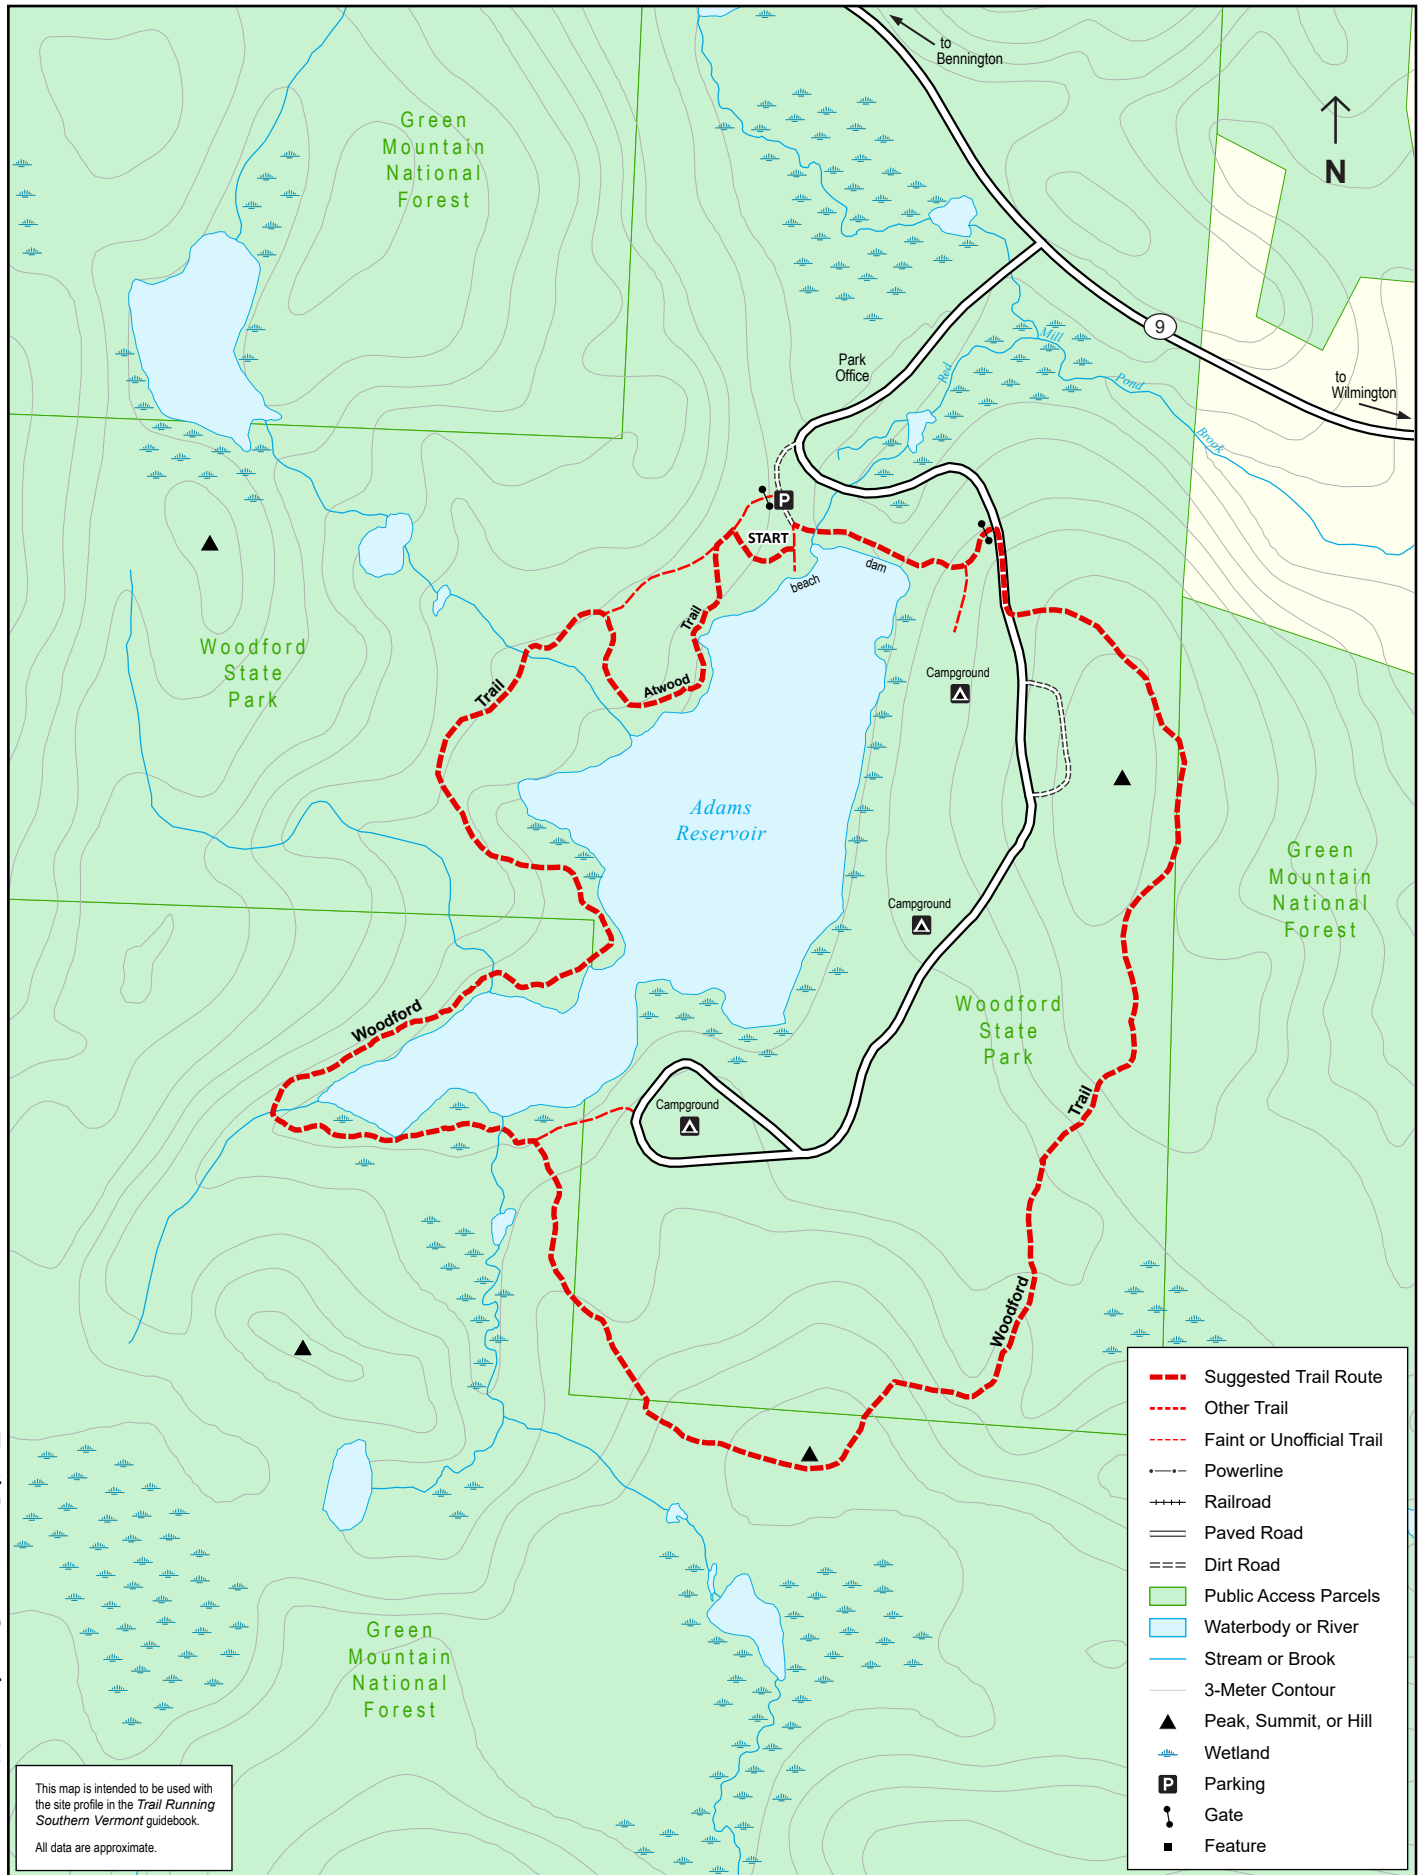

TRAIL RUNNING Southern Vermont, Site 19: Woodford State Park

- Suggested Trail Route
- Other Trail
- Faint or Unofficial Trail
- Powerline
- + Railroad
- Paved Road
- Dirt Road
- Public Access Parcels
- Waterbody or River
- Stream or Brook
- 3-Meter Contour
- ▲ Peak, Summit, or Hill
- Wetland
- P Parking
- ⋈ Gate
- Feature

This map is intended to be used with the site profile in the *Trail Running Southern Vermont* guidebook.
All data are approximate.