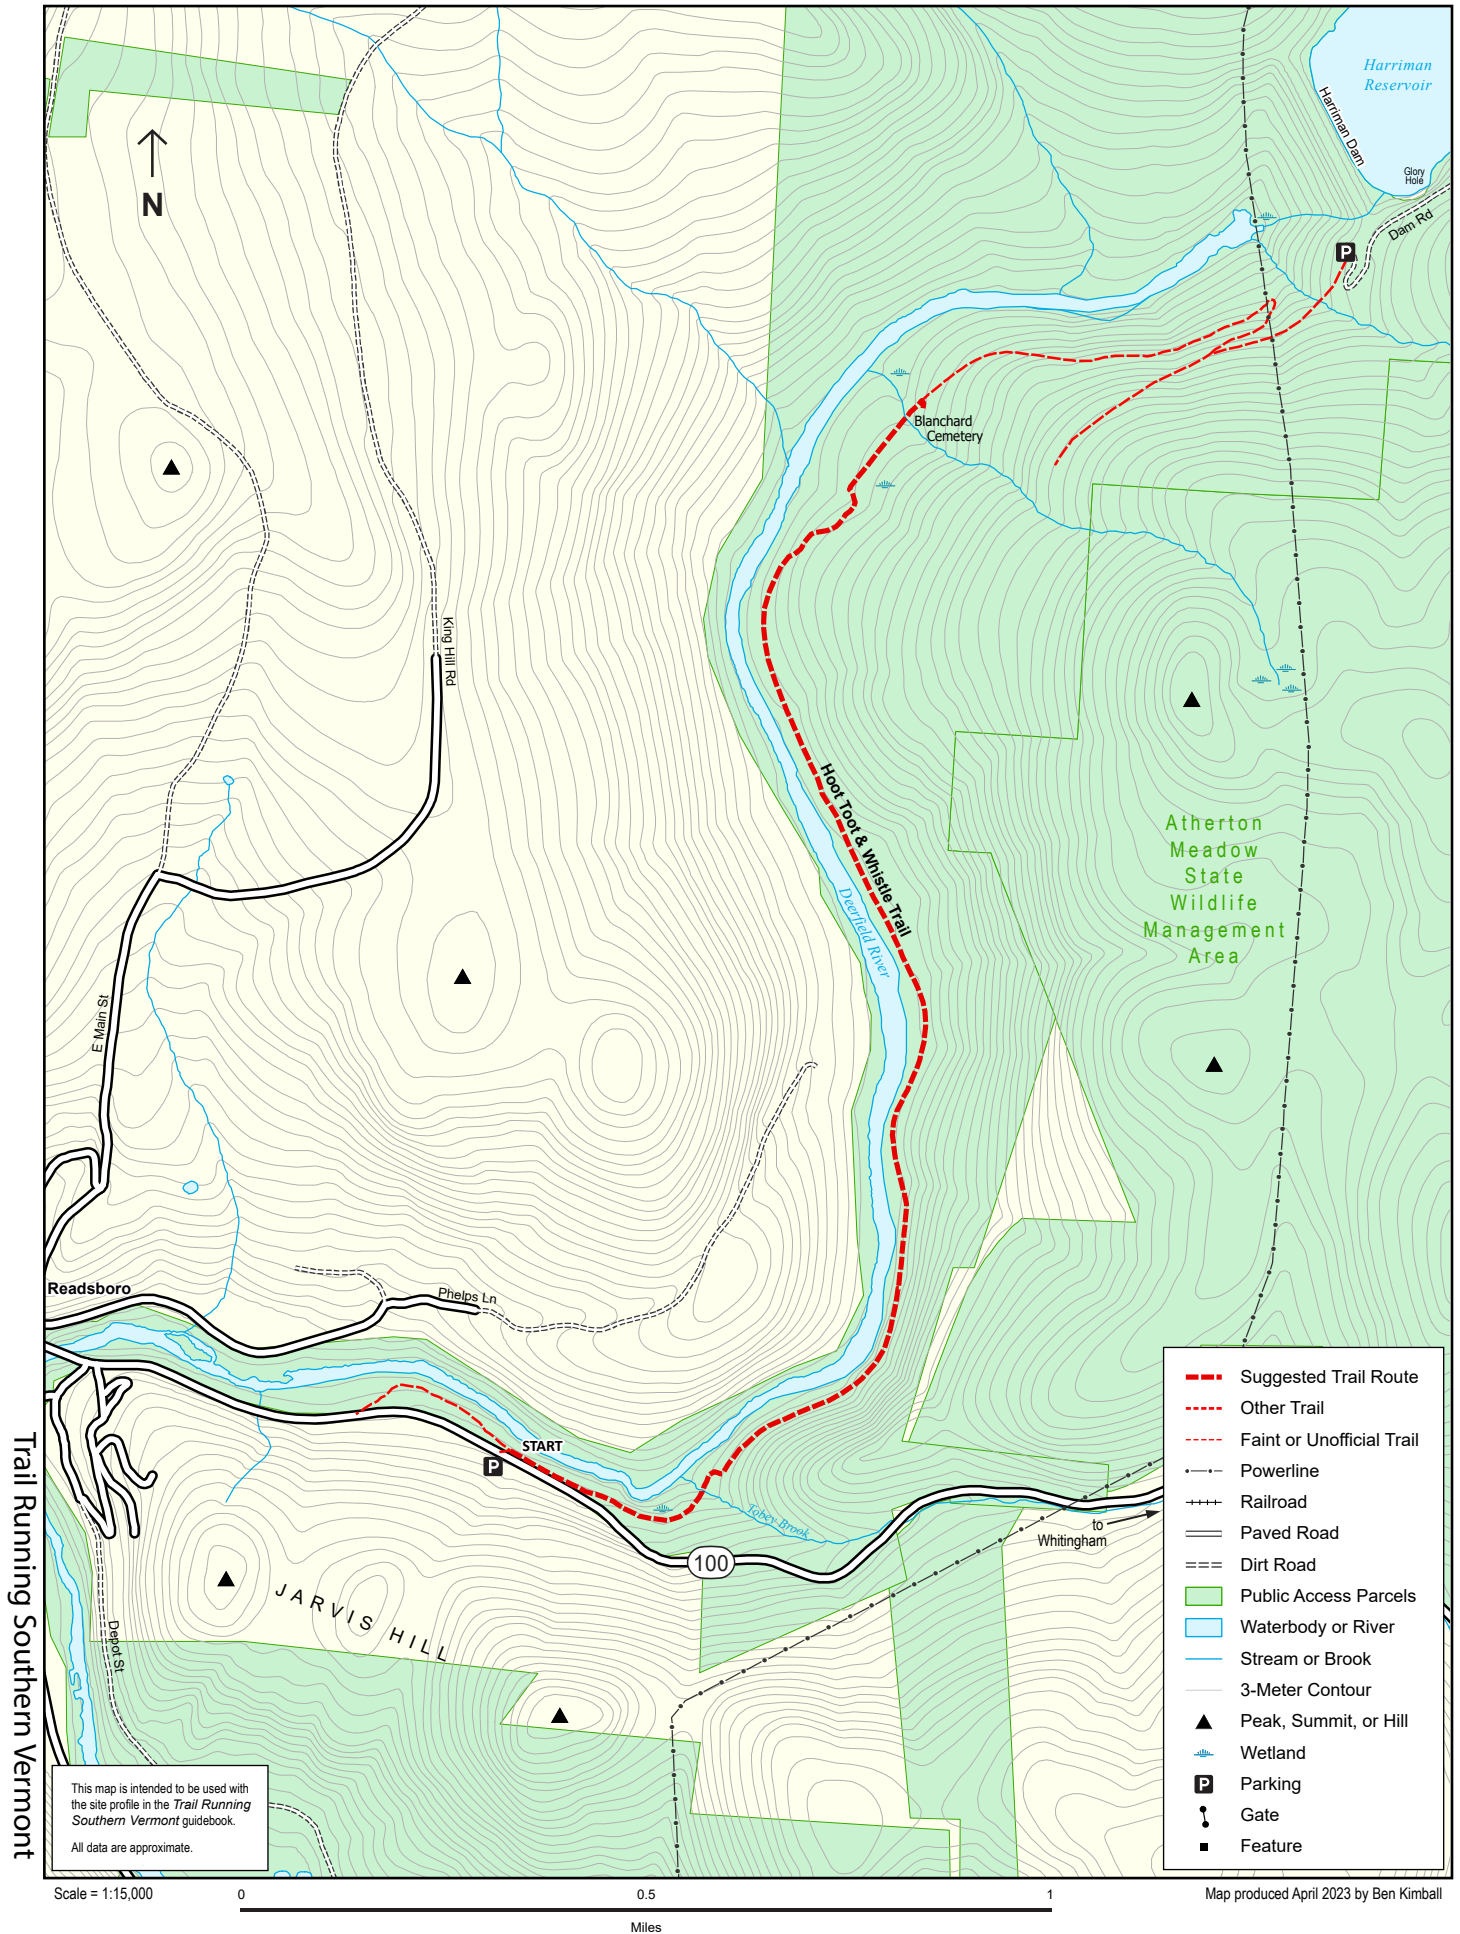

TRAIL RUNNING Southern Vermont, Site 20: Hoot Toot & Whistle Trail

This map is intended to be used with the site profile in the *Trail Running Southern Vermont* guidebook.
All data are approximate.

Scale = 1:15,000

Map produced April 2023 by Ben Kimball

Trail Running Southern Vermont