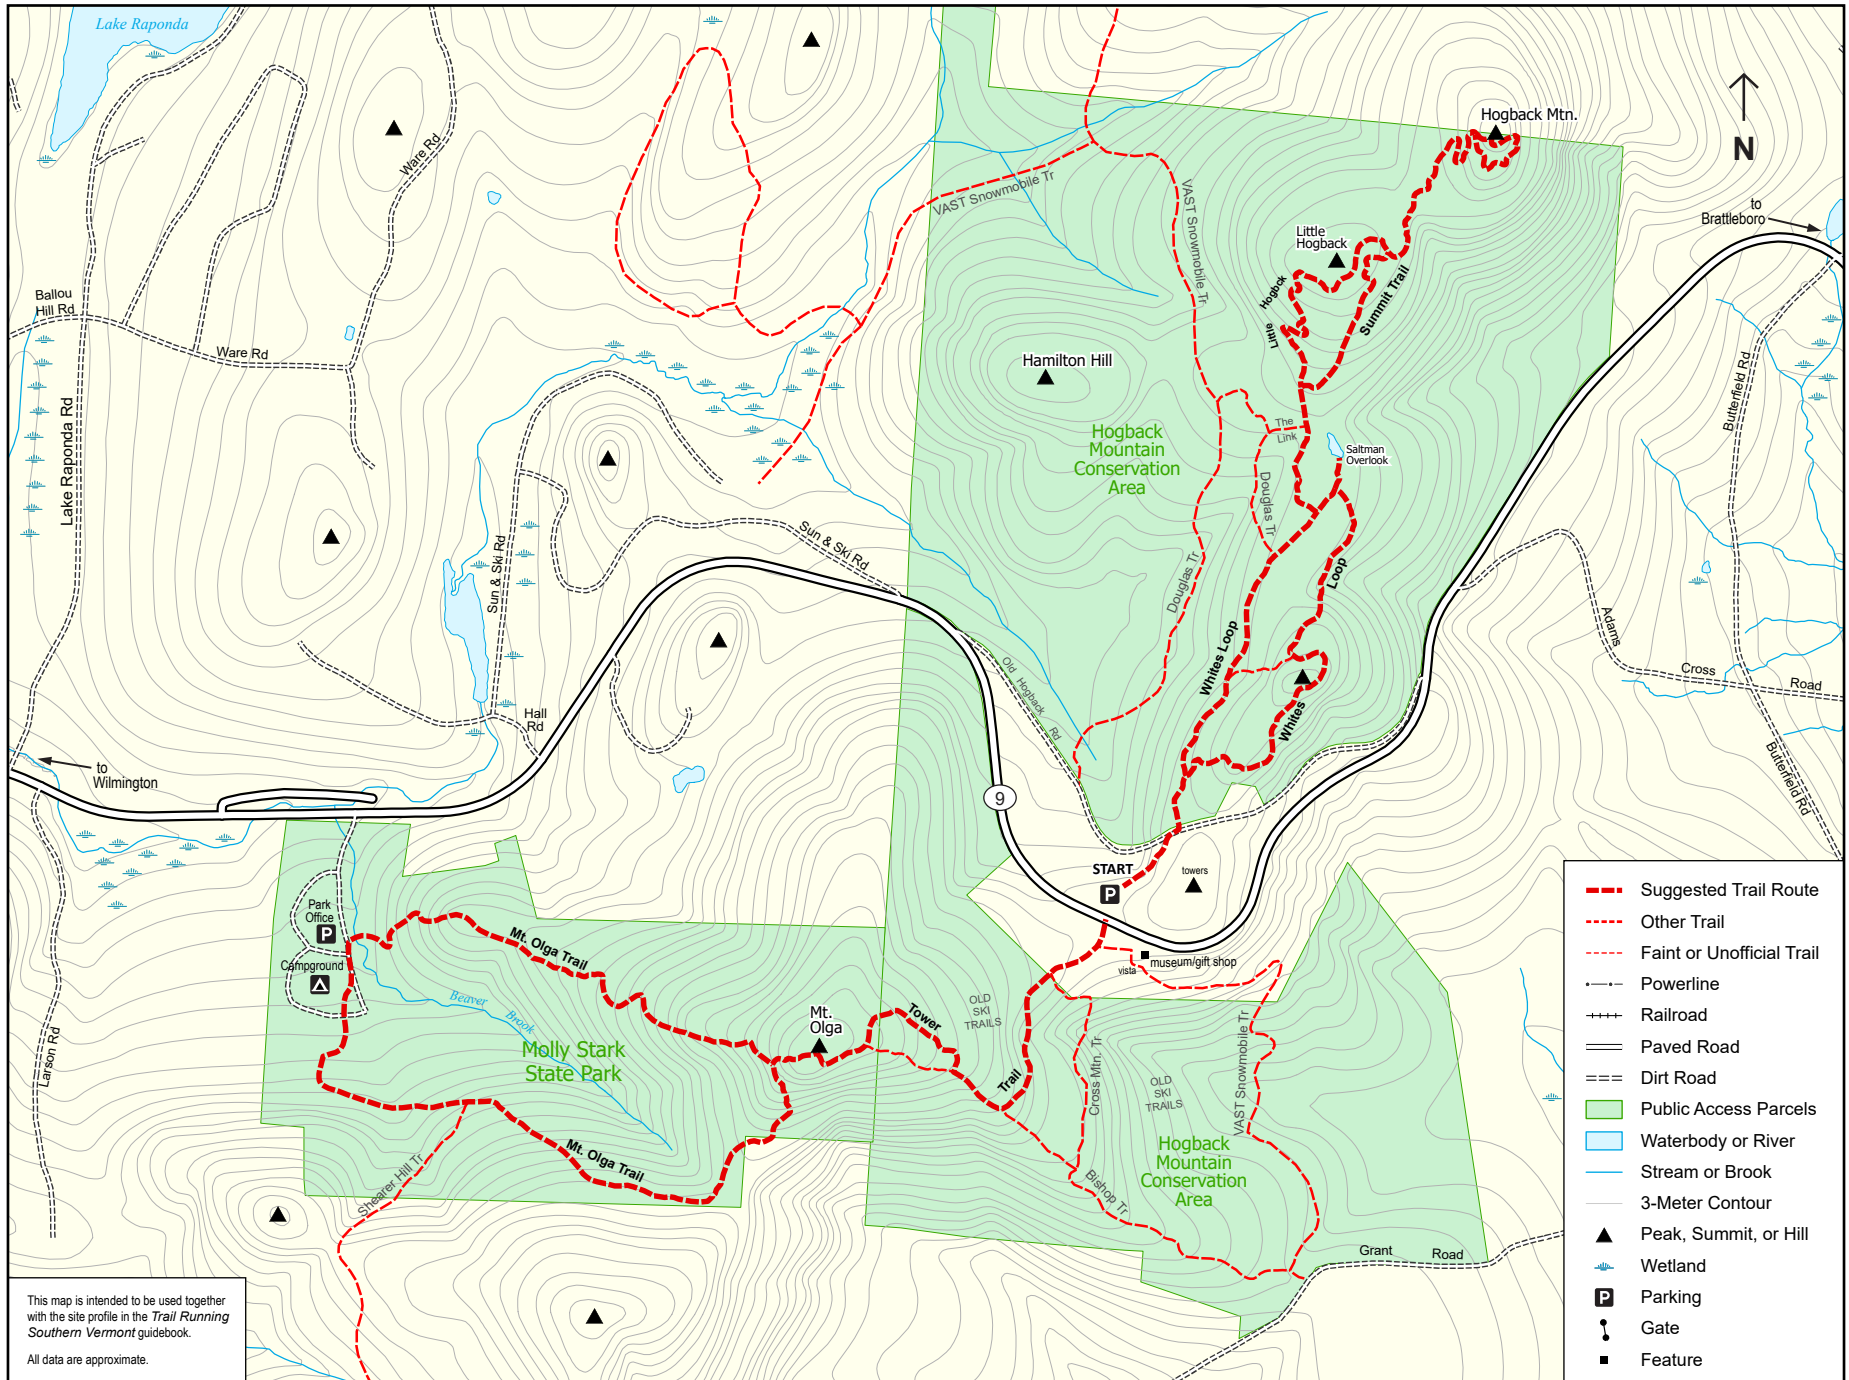

# TRAIL RUNNING Southern Vermont, Site 21: Hogback Mountain

This map is intended to be used together with the site profile in the *Trail Running Southern Vermont* guidebook.  
All data are approximate.

Scale = 1:15,000

Map produced April 2023 by Ben Kimball