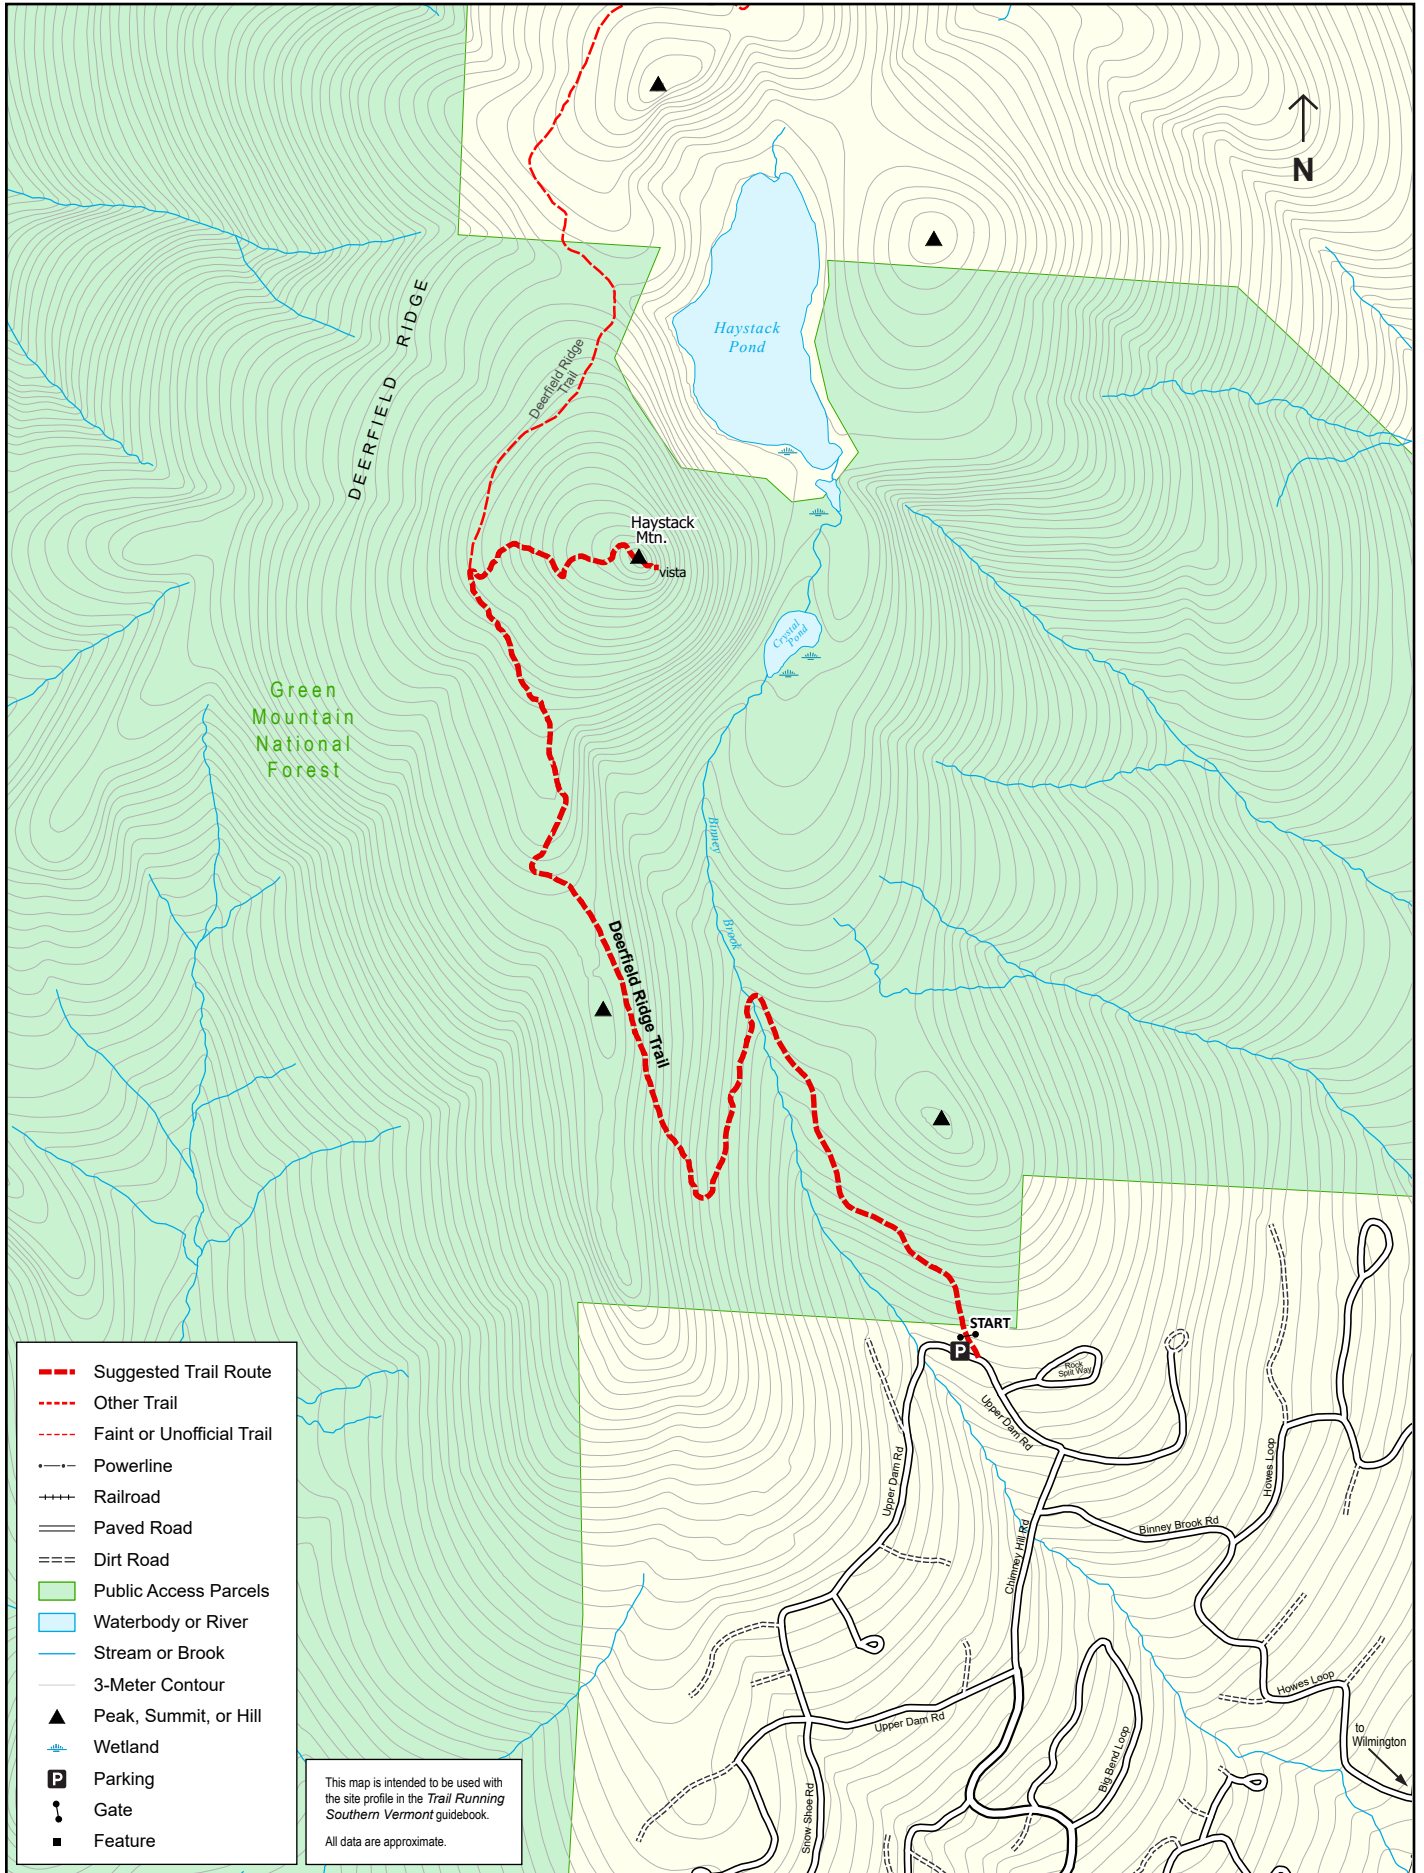

TRAIL RUNNING Southern Vermont, Site 22: Mount Haystack

Trail Running Southern Vermont

- Suggested Trail Route
- Other Trail
- Faint or Unofficial Trail
- Powerline
- Railroad
- Paved Road
- Dirt Road
- Public Access Parcels
- Waterbody or River
- Stream or Brook
- 3-Meter Contour
- ▲ Peak, Summit, or Hill
- Wetland
- P Parking
- Gate
- Feature

This map is intended to be used with the site profile in the *Trail Running Southern Vermont* guidebook.
All data are approximate.

Scale = 1:15,000

Map produced April 2023 by Ben Kimball