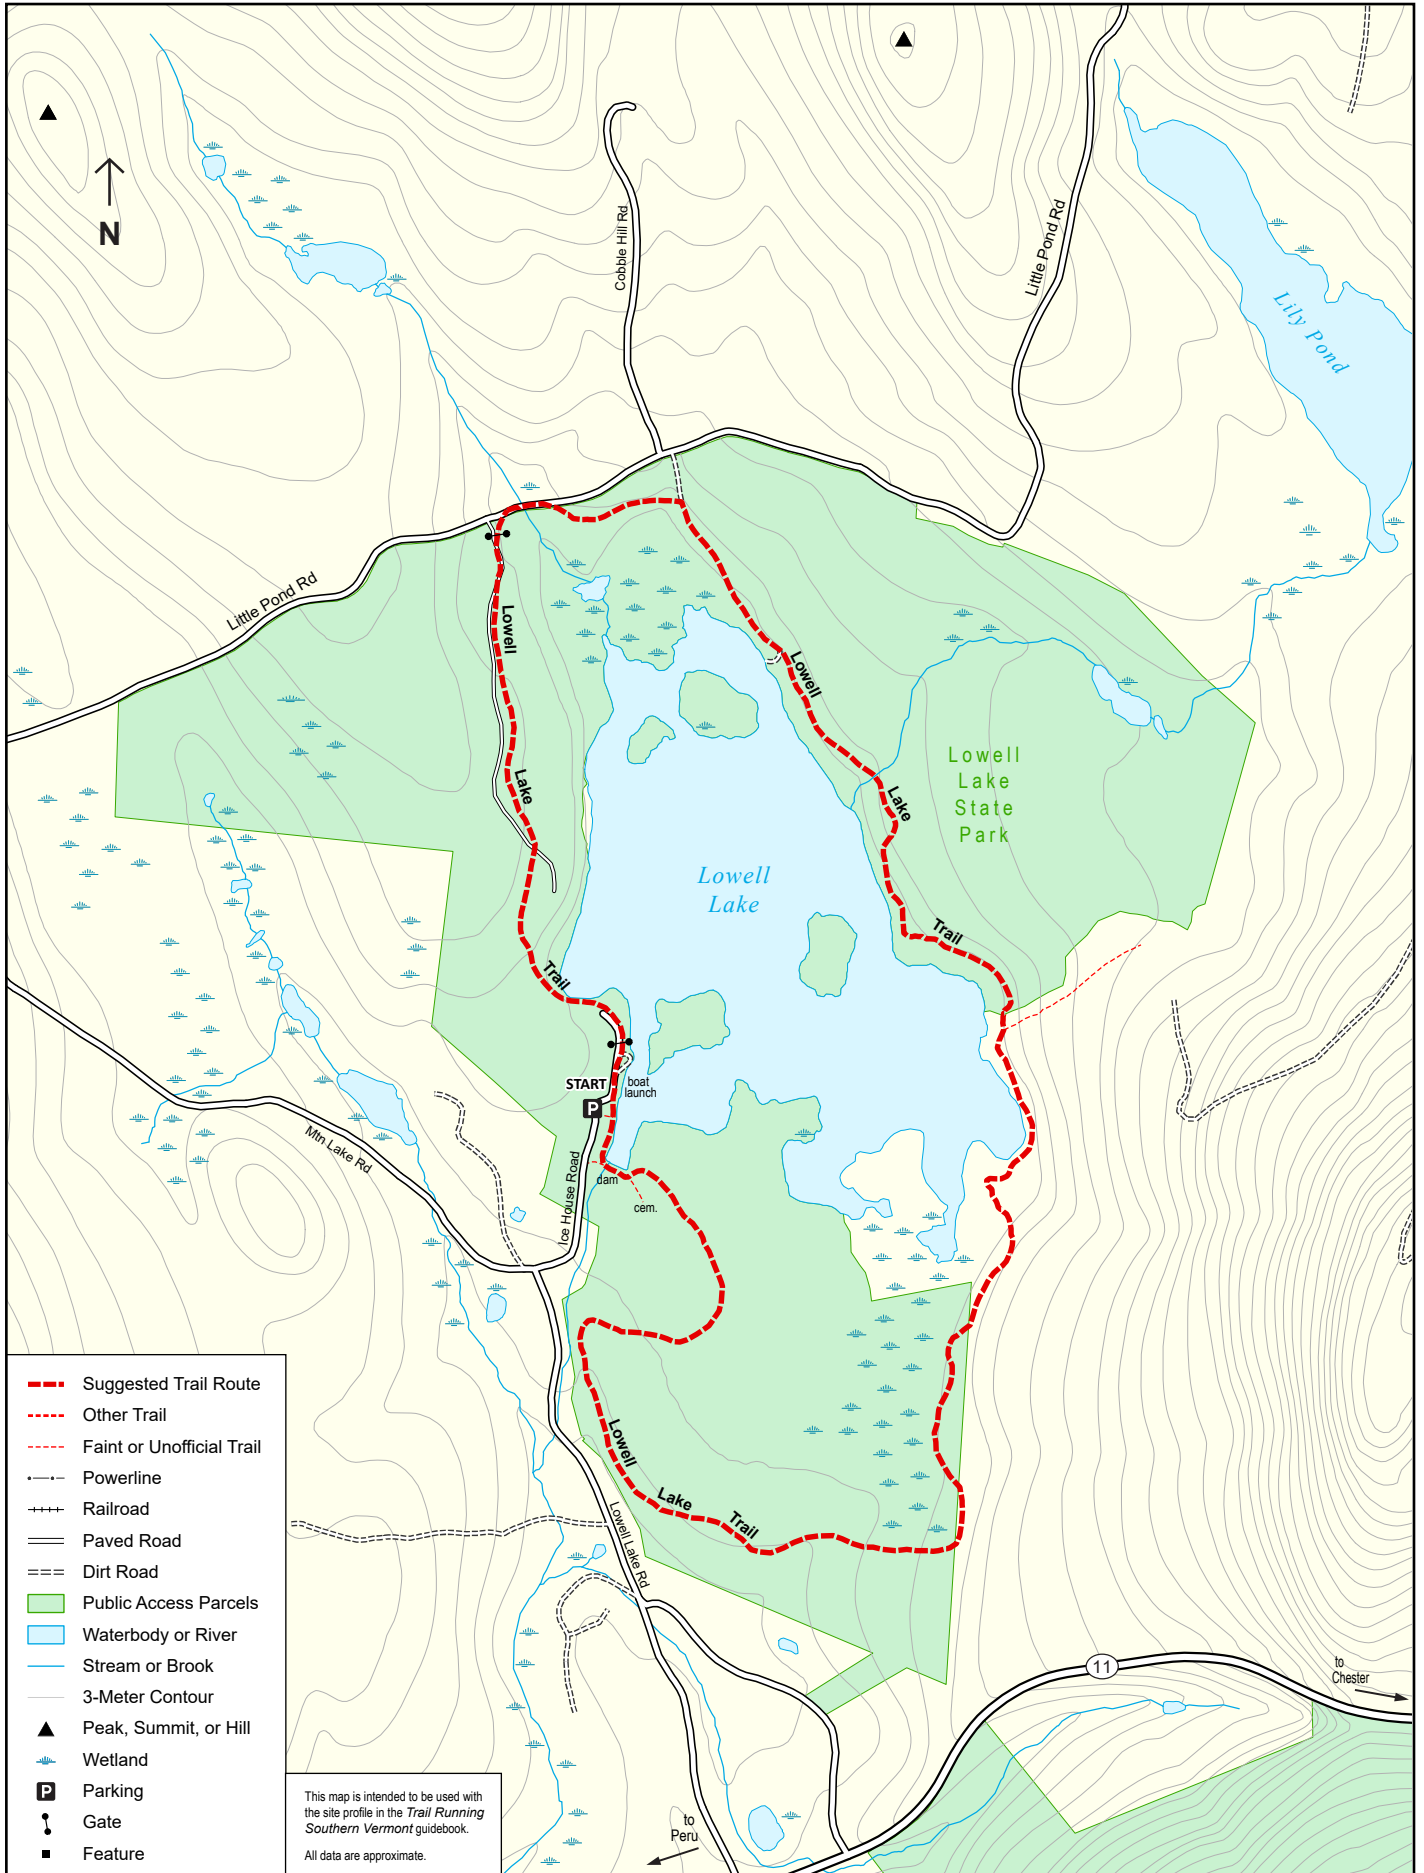

TRAIL RUNNING Southern Vermont, Site 25: Lowell Lake

- - - Suggested Trail Route
- - - Other Trail
- - - Faint or Unofficial Trail
- - - Powerline
- + + + Railroad
- Paved Road
- = = = Dirt Road
- Public Access Parcels
- Waterbody or River
- Stream or Brook
- 3-Meter Contour
- ▲ Peak, Summit, or Hill
- + Wetland
- P Parking
- Gate
- Feature

This map is intended to be used with the site profile in the *Trail Running Southern Vermont* guidebook.
All data are approximate.