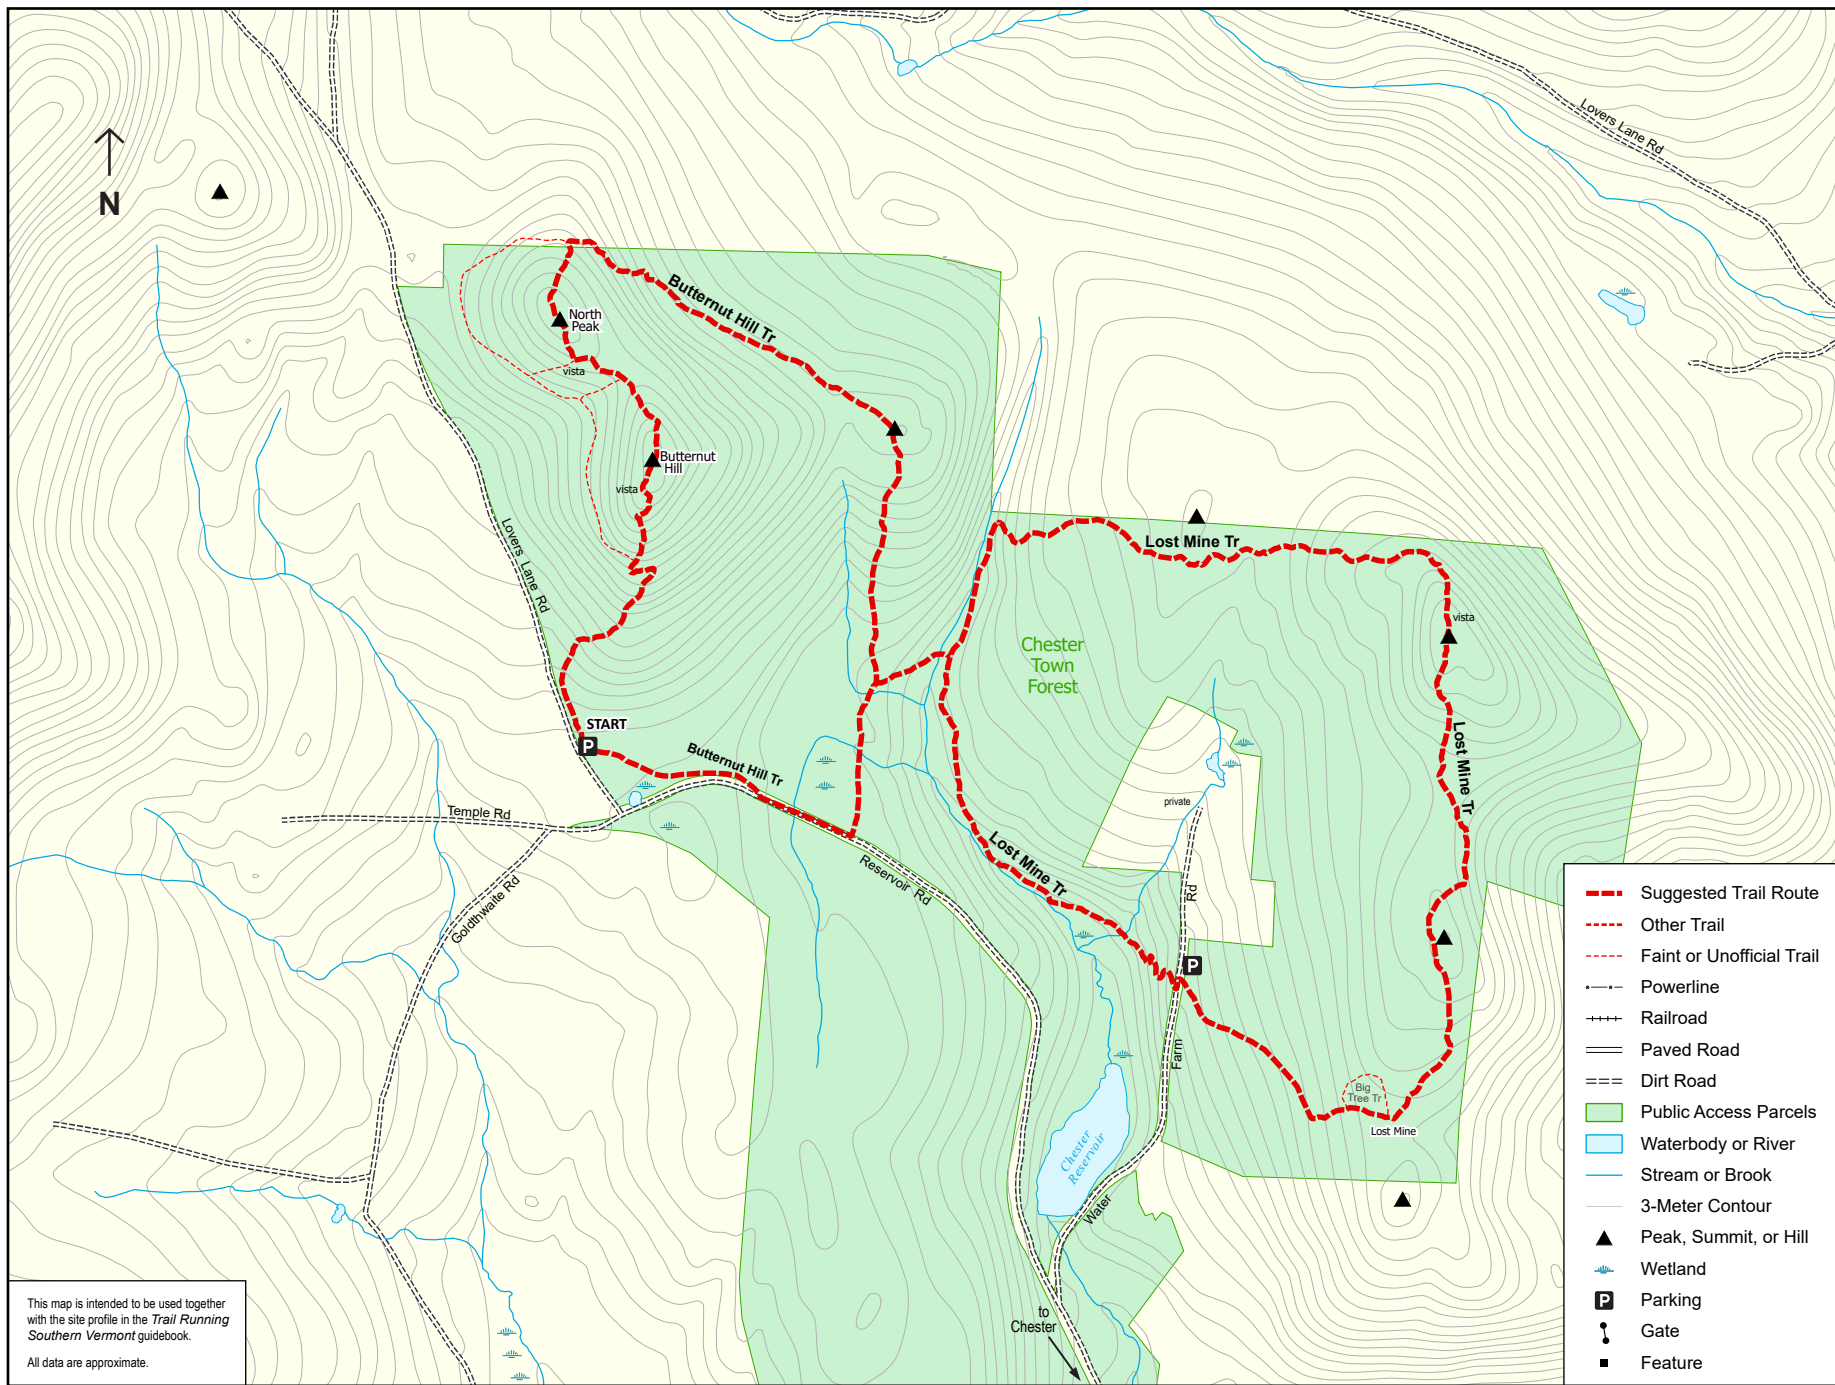

TRAIL RUNNING Southern Vermont, Site 26: Chester Town Forest

This map is intended to be used together with the site profile in the *Trail Running Southern Vermont* guidebook.
All data are approximate.