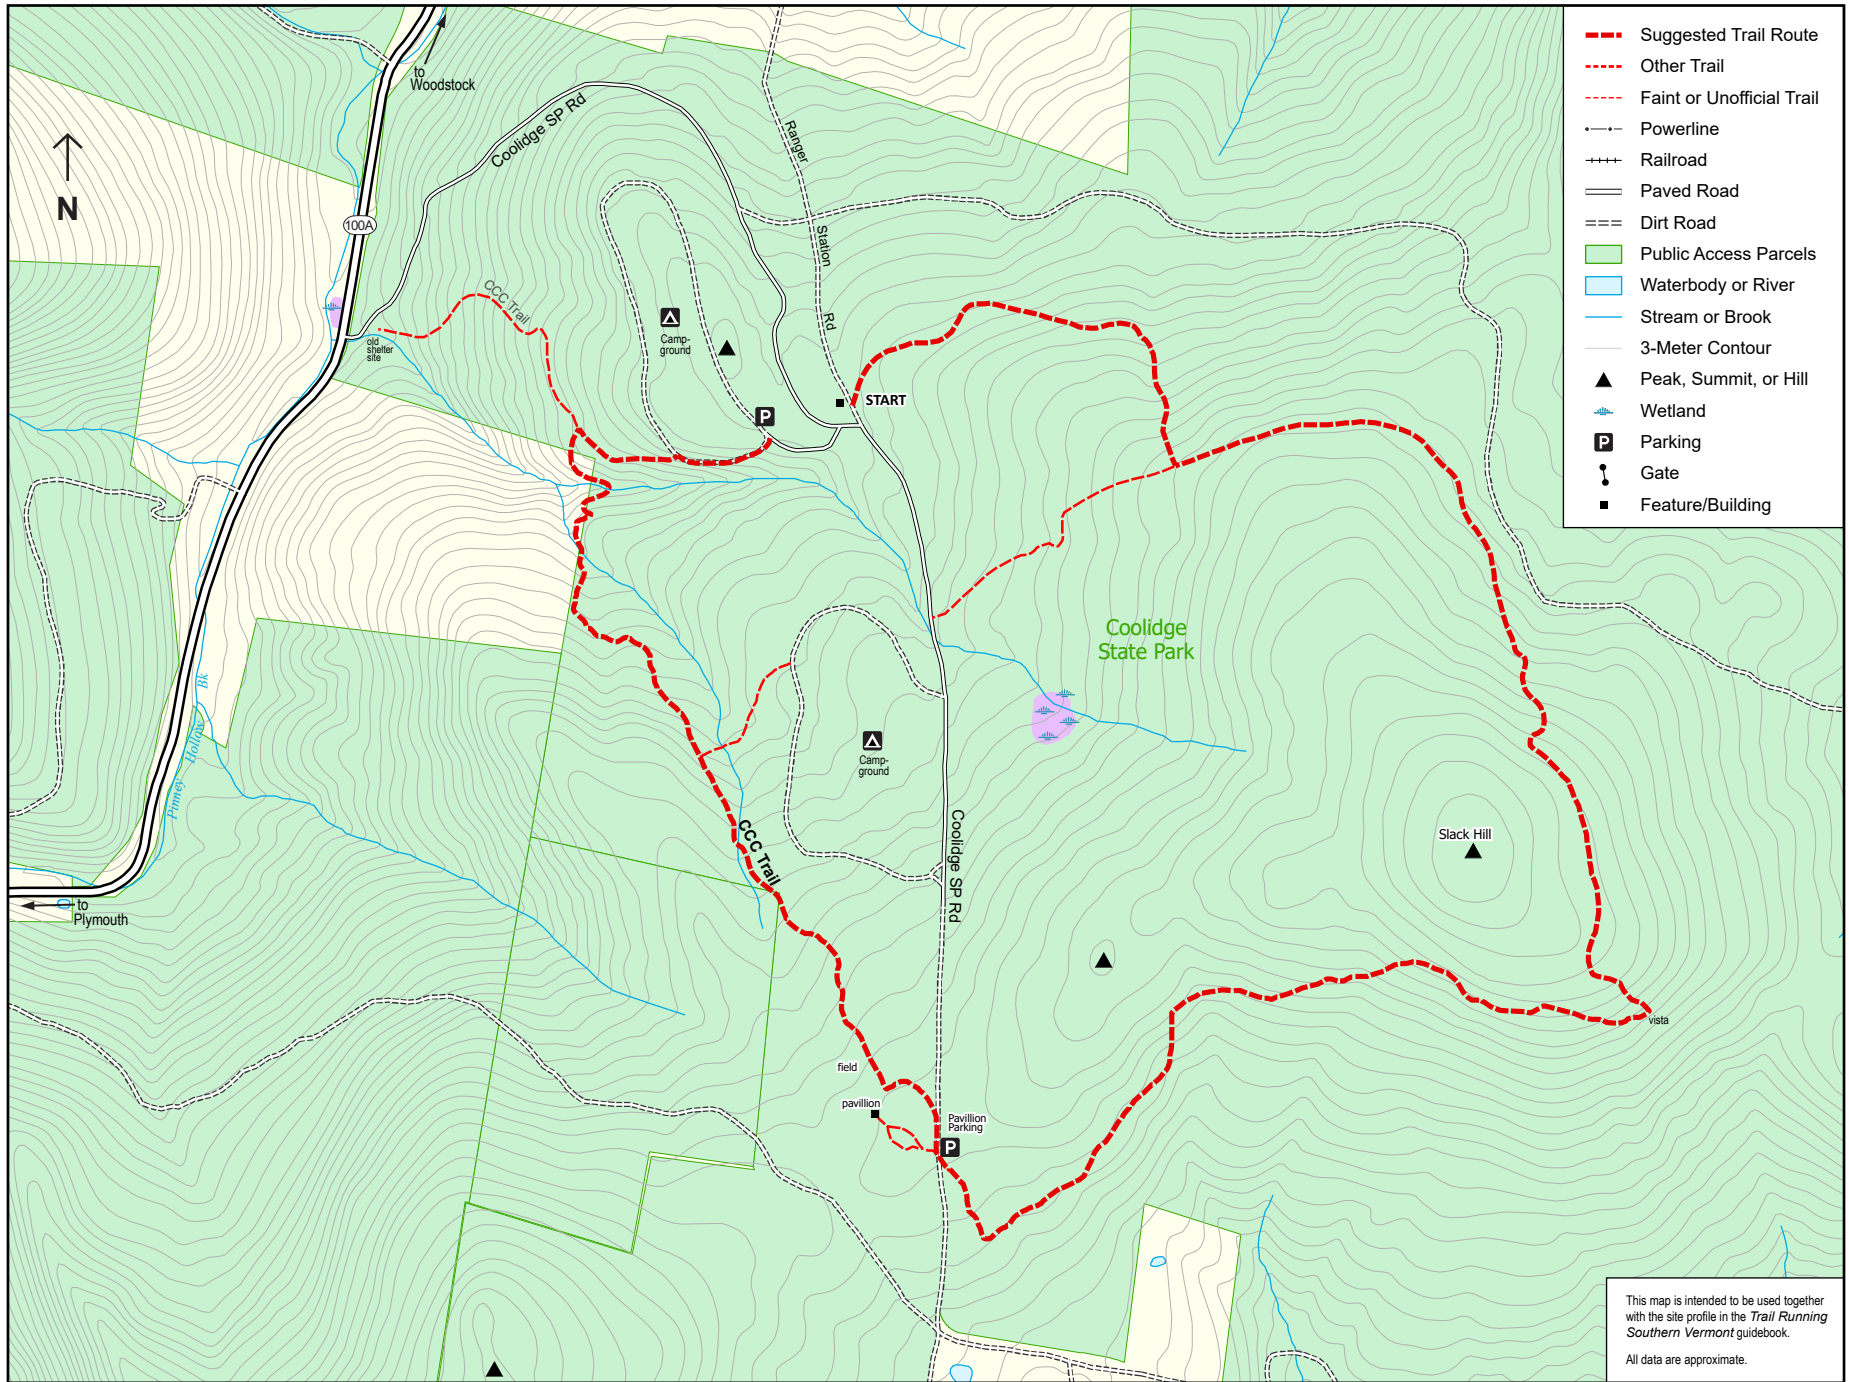

TRAIL RUNNING Southern Vermont, Site 28: Slack Hill

This map is intended to be used together with the site profile in the *Trail Running Southern Vermont* guidebook.
All data are approximate.

Scale = 1:12,500

Map produced April 2023 by Ben Kimball