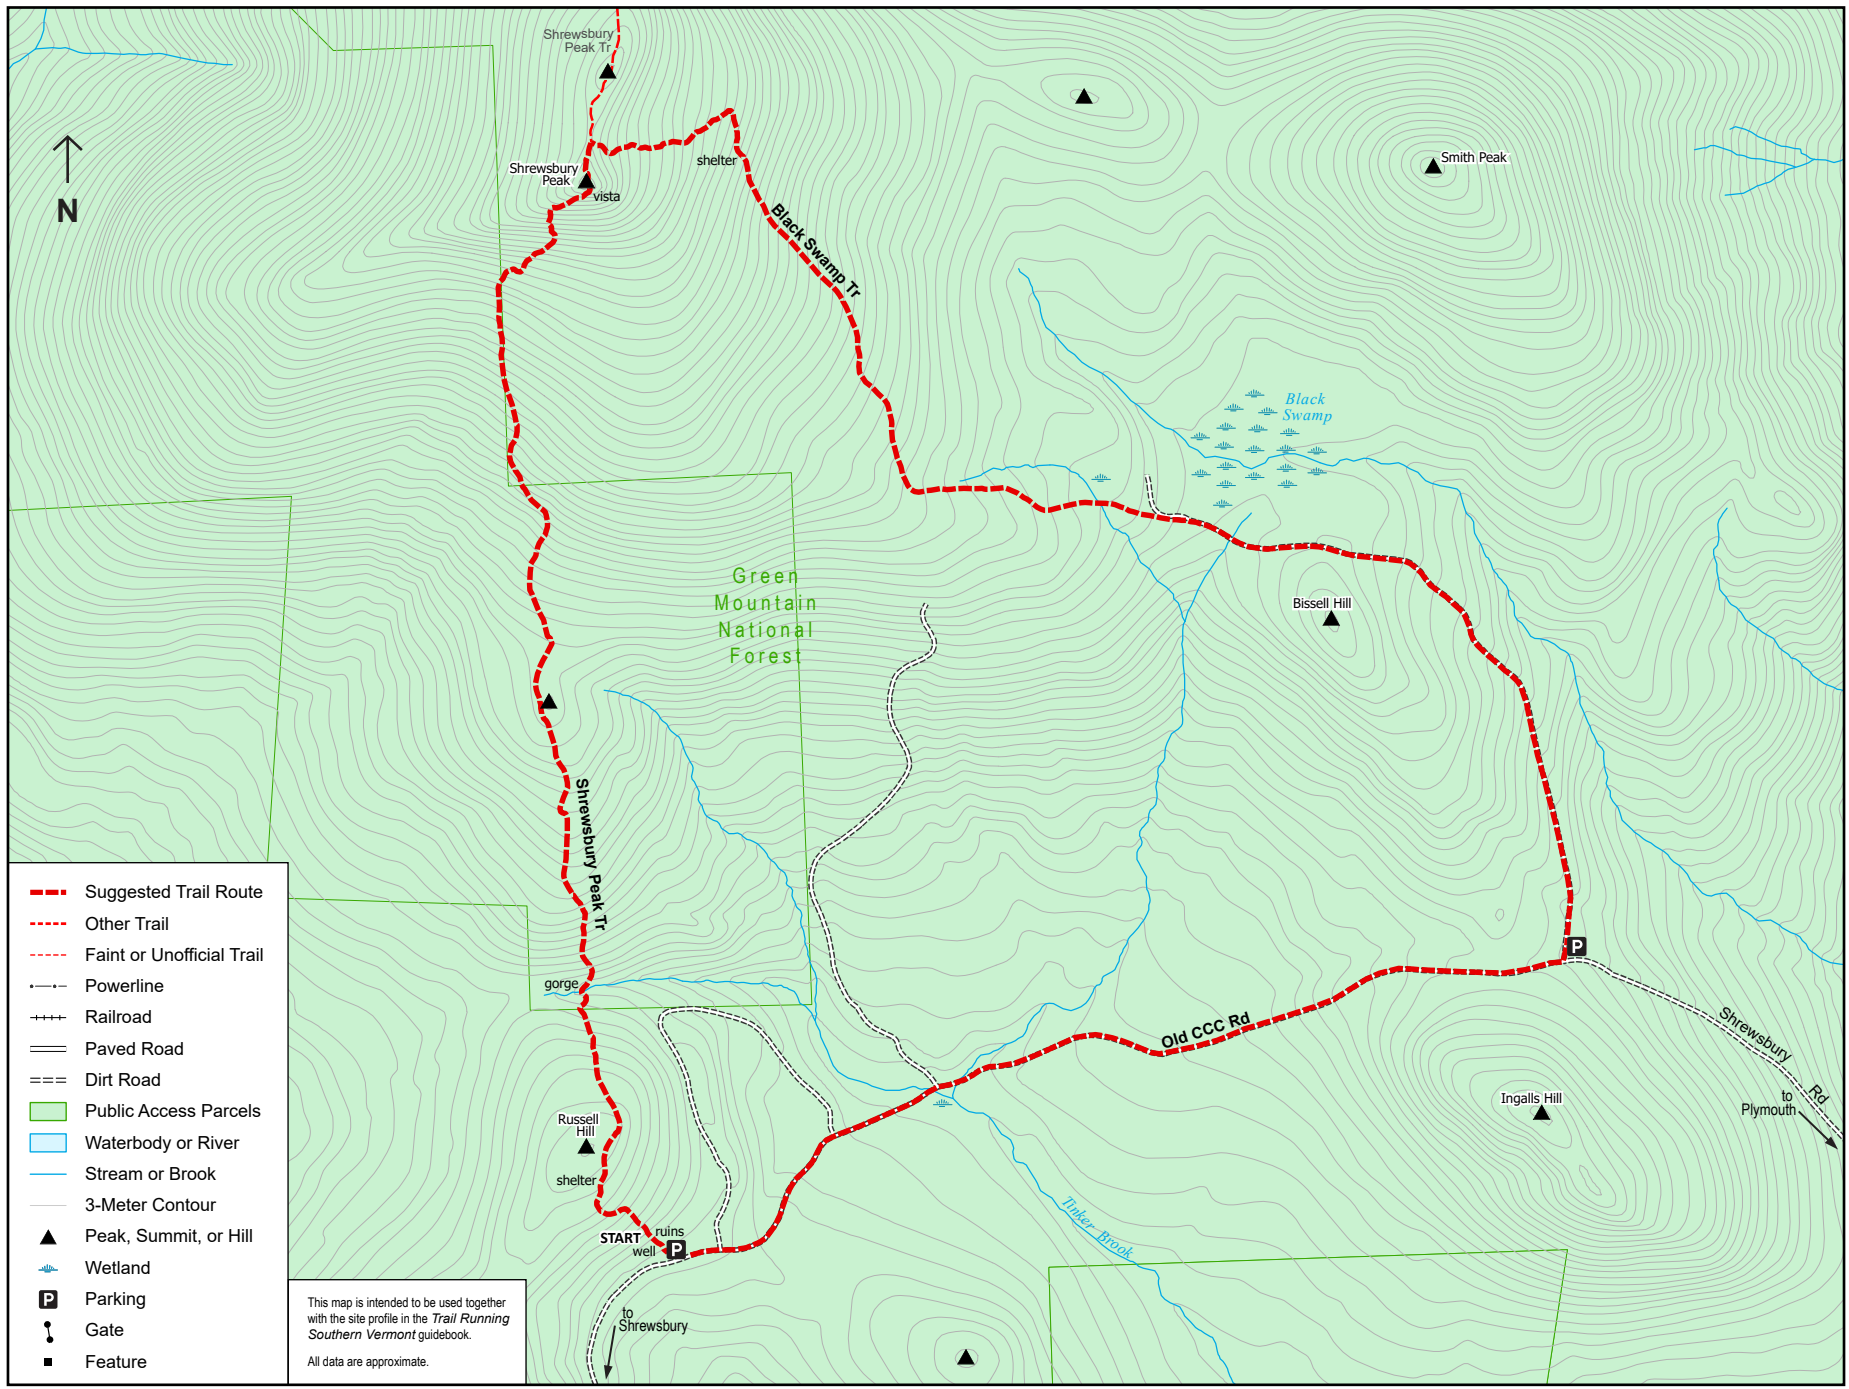

TRAIL RUNNING Southern Vermont, Site 29: Shrewsbury Peak

This map is intended to be used together with the site profile in the *Trail Running Southern Vermont* guidebook.
All data are approximate.