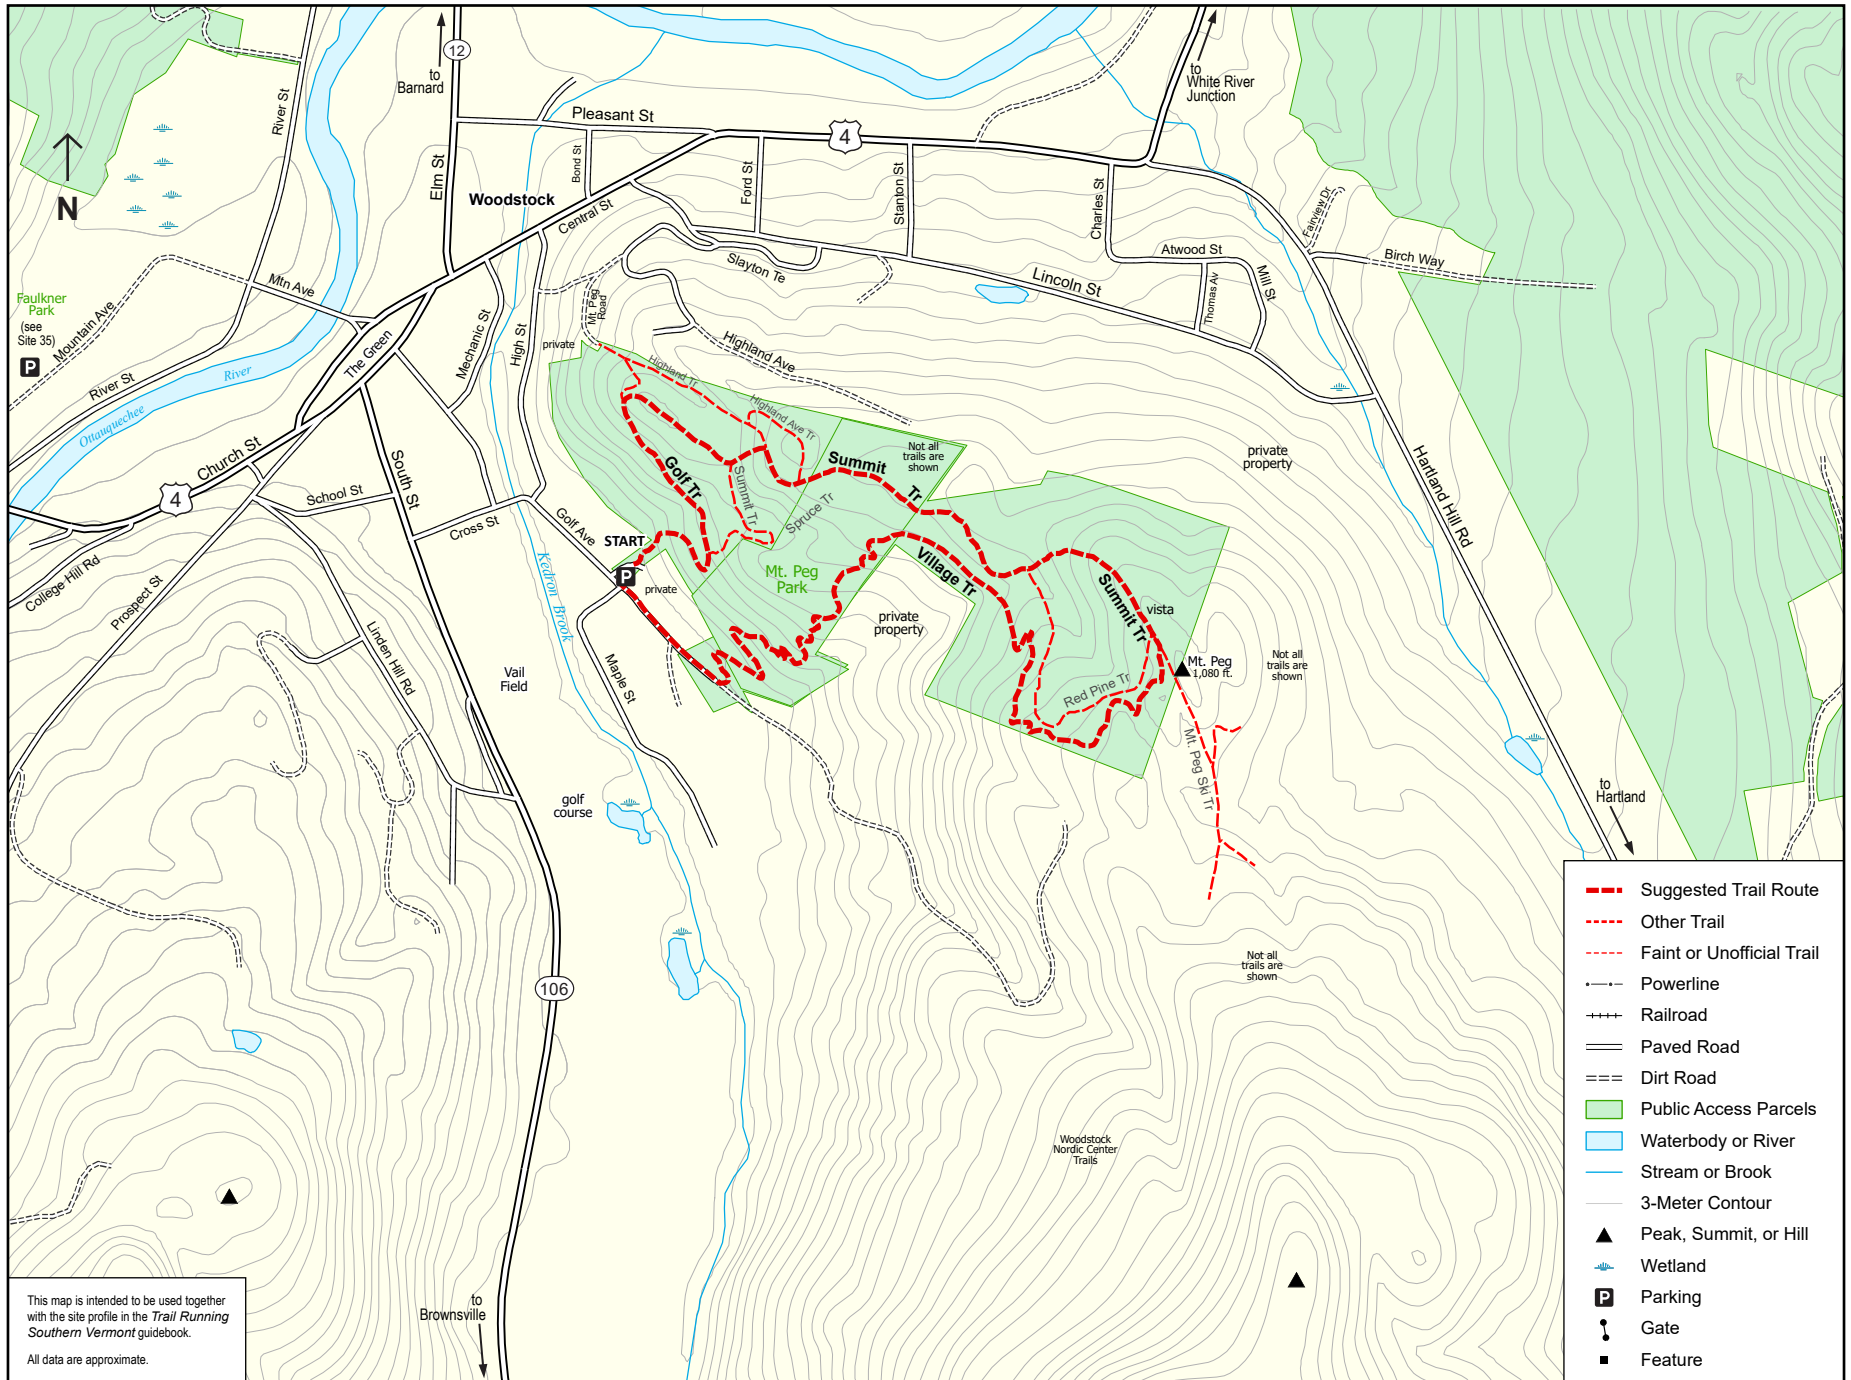

TRAIL RUNNING Southern Vermont, Site 37: Mount Peg

This map is intended to be used together with the site profile in the *Trail Running Southern Vermont* guidebook.
All data are approximate.