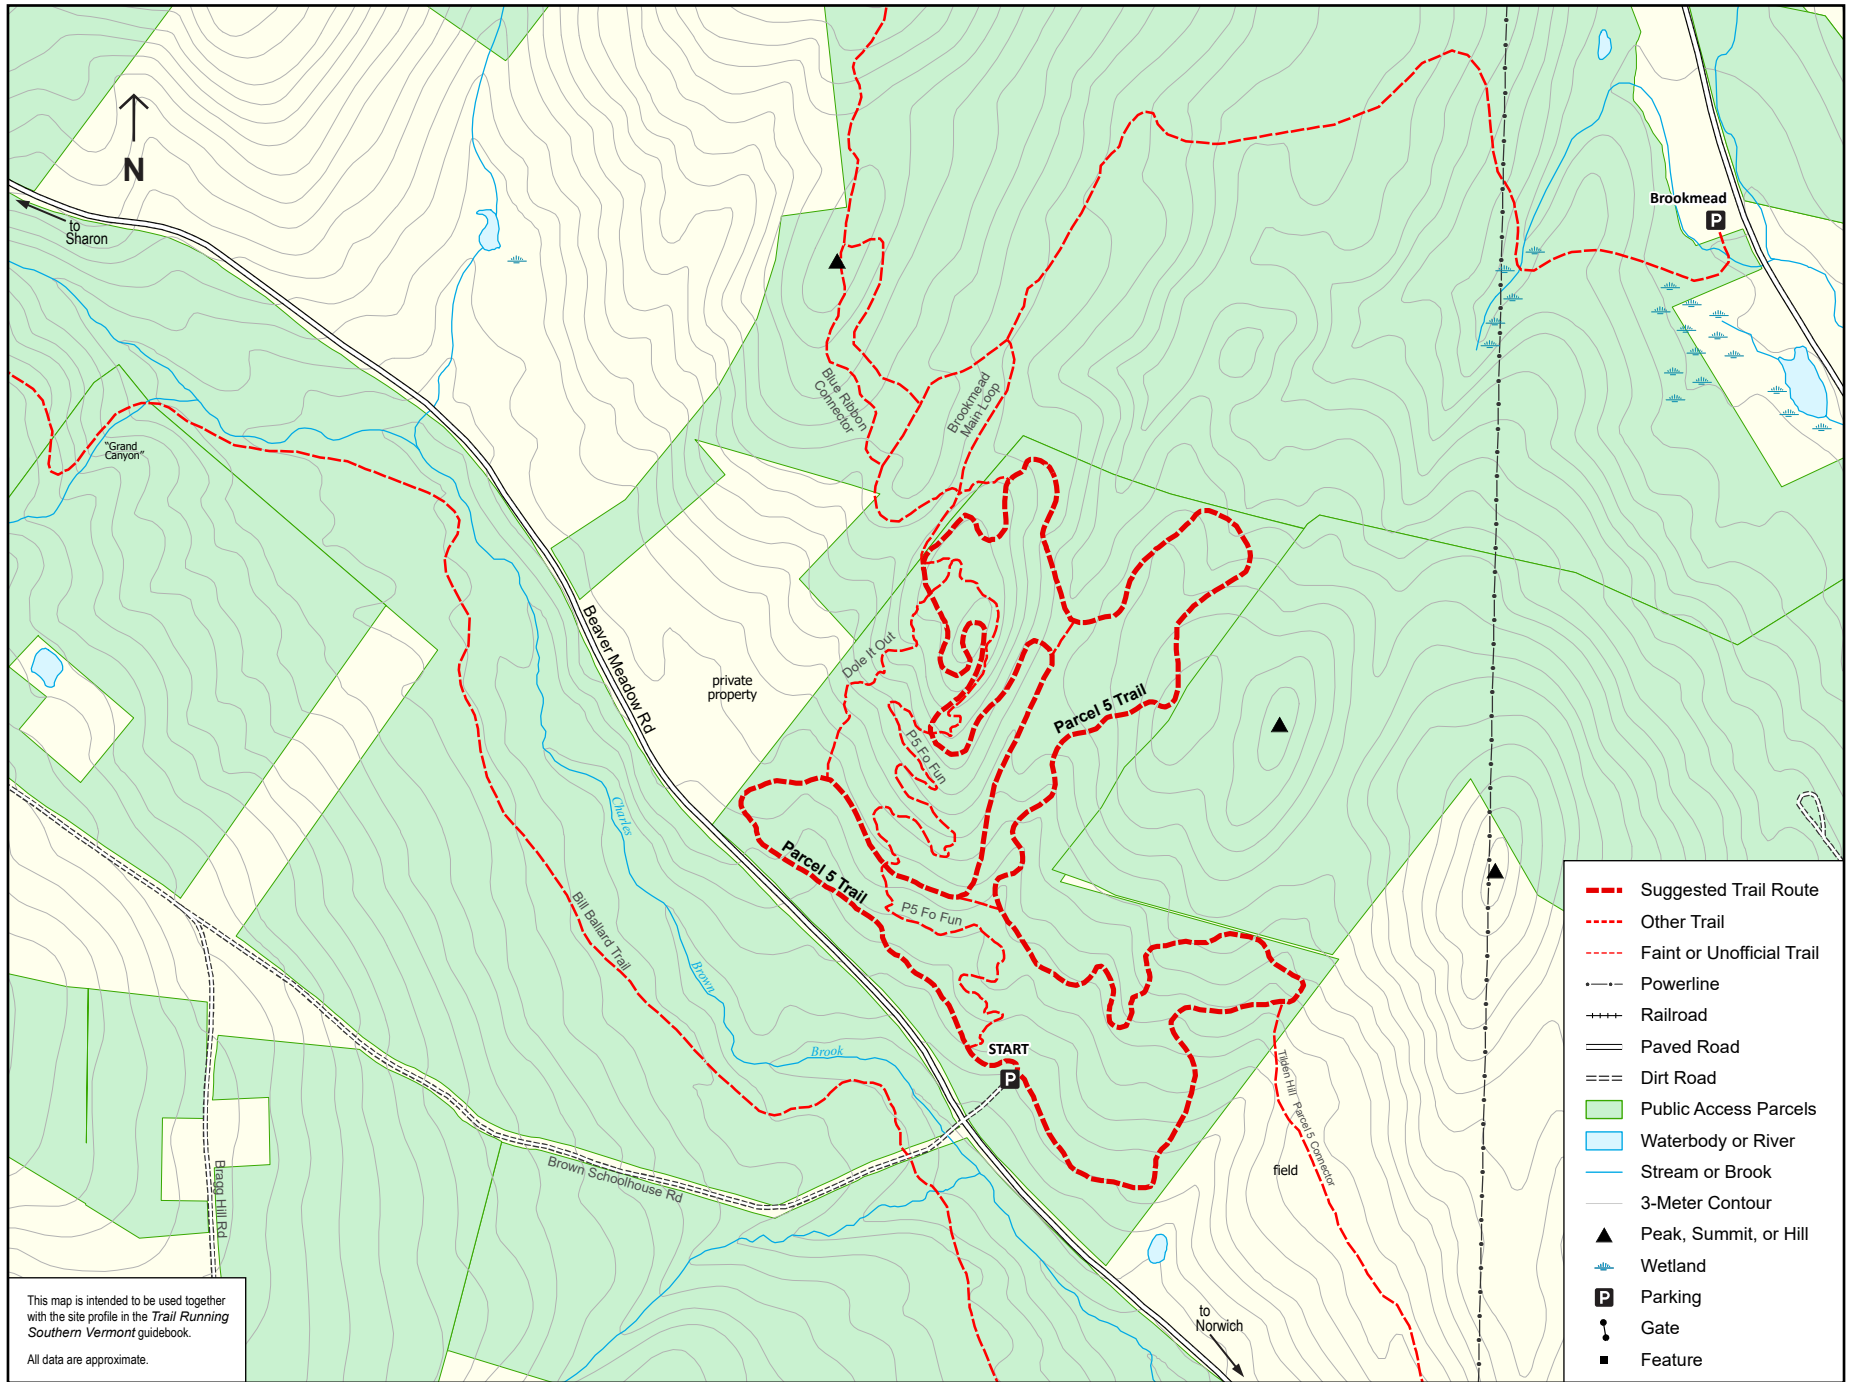

TRAIL RUNNING Southern Vermont, Site 38: Parcel 5

This map is intended to be used together with the site profile in the *Trail Running Southern Vermont* guidebook.
All data are approximate.

Scale = 1:10,000

Map produced April 2023 by Ben Kimball