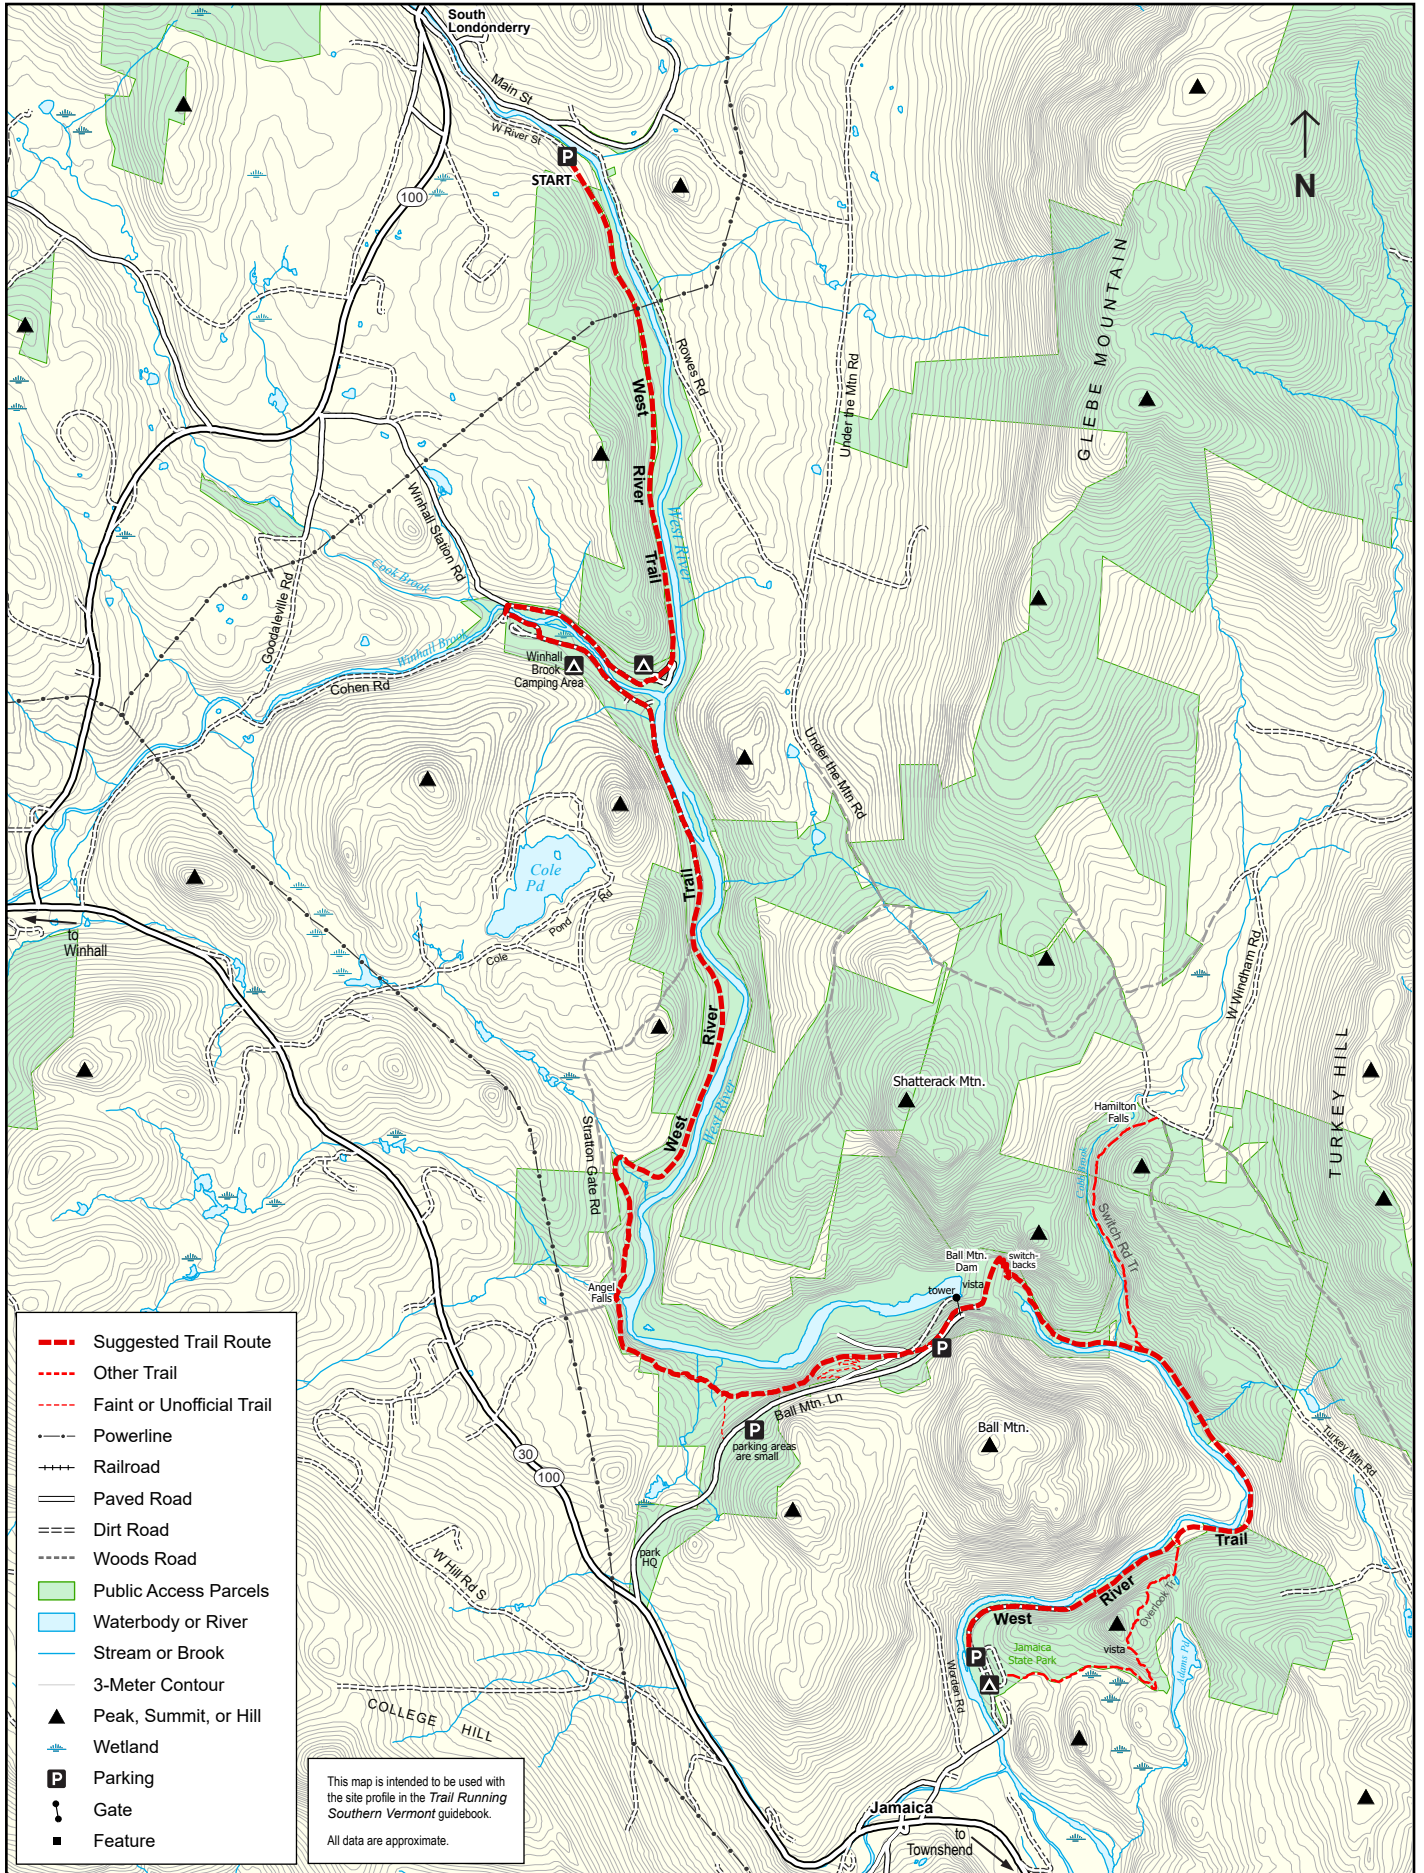

TRAIL RUNNING Southern Vermont, Site 24: West River Trail

- - - Suggested Trail Route
- · - · - Other Trail
- · - · - Faint or Unofficial Trail
- - - - - Powerline
- + + + + + Railroad
- = = = = = Paved Road
- - - - - Dirt Road
- · - · - Woods Road
- Public Access Parcels
- Waterbody or River
- Stream or Brook
- 3-Meter Contour
- ▲ Peak, Summit, or Hill
- ~ Wetland
- P Parking
- ⌄ Gate
- Feature

This map is intended to be used with the site profile in the *Trail Running Southern Vermont* guidebook.
All data are approximate.

Scale = 1:43,000

Map produced April 2023 by Ben Kimball