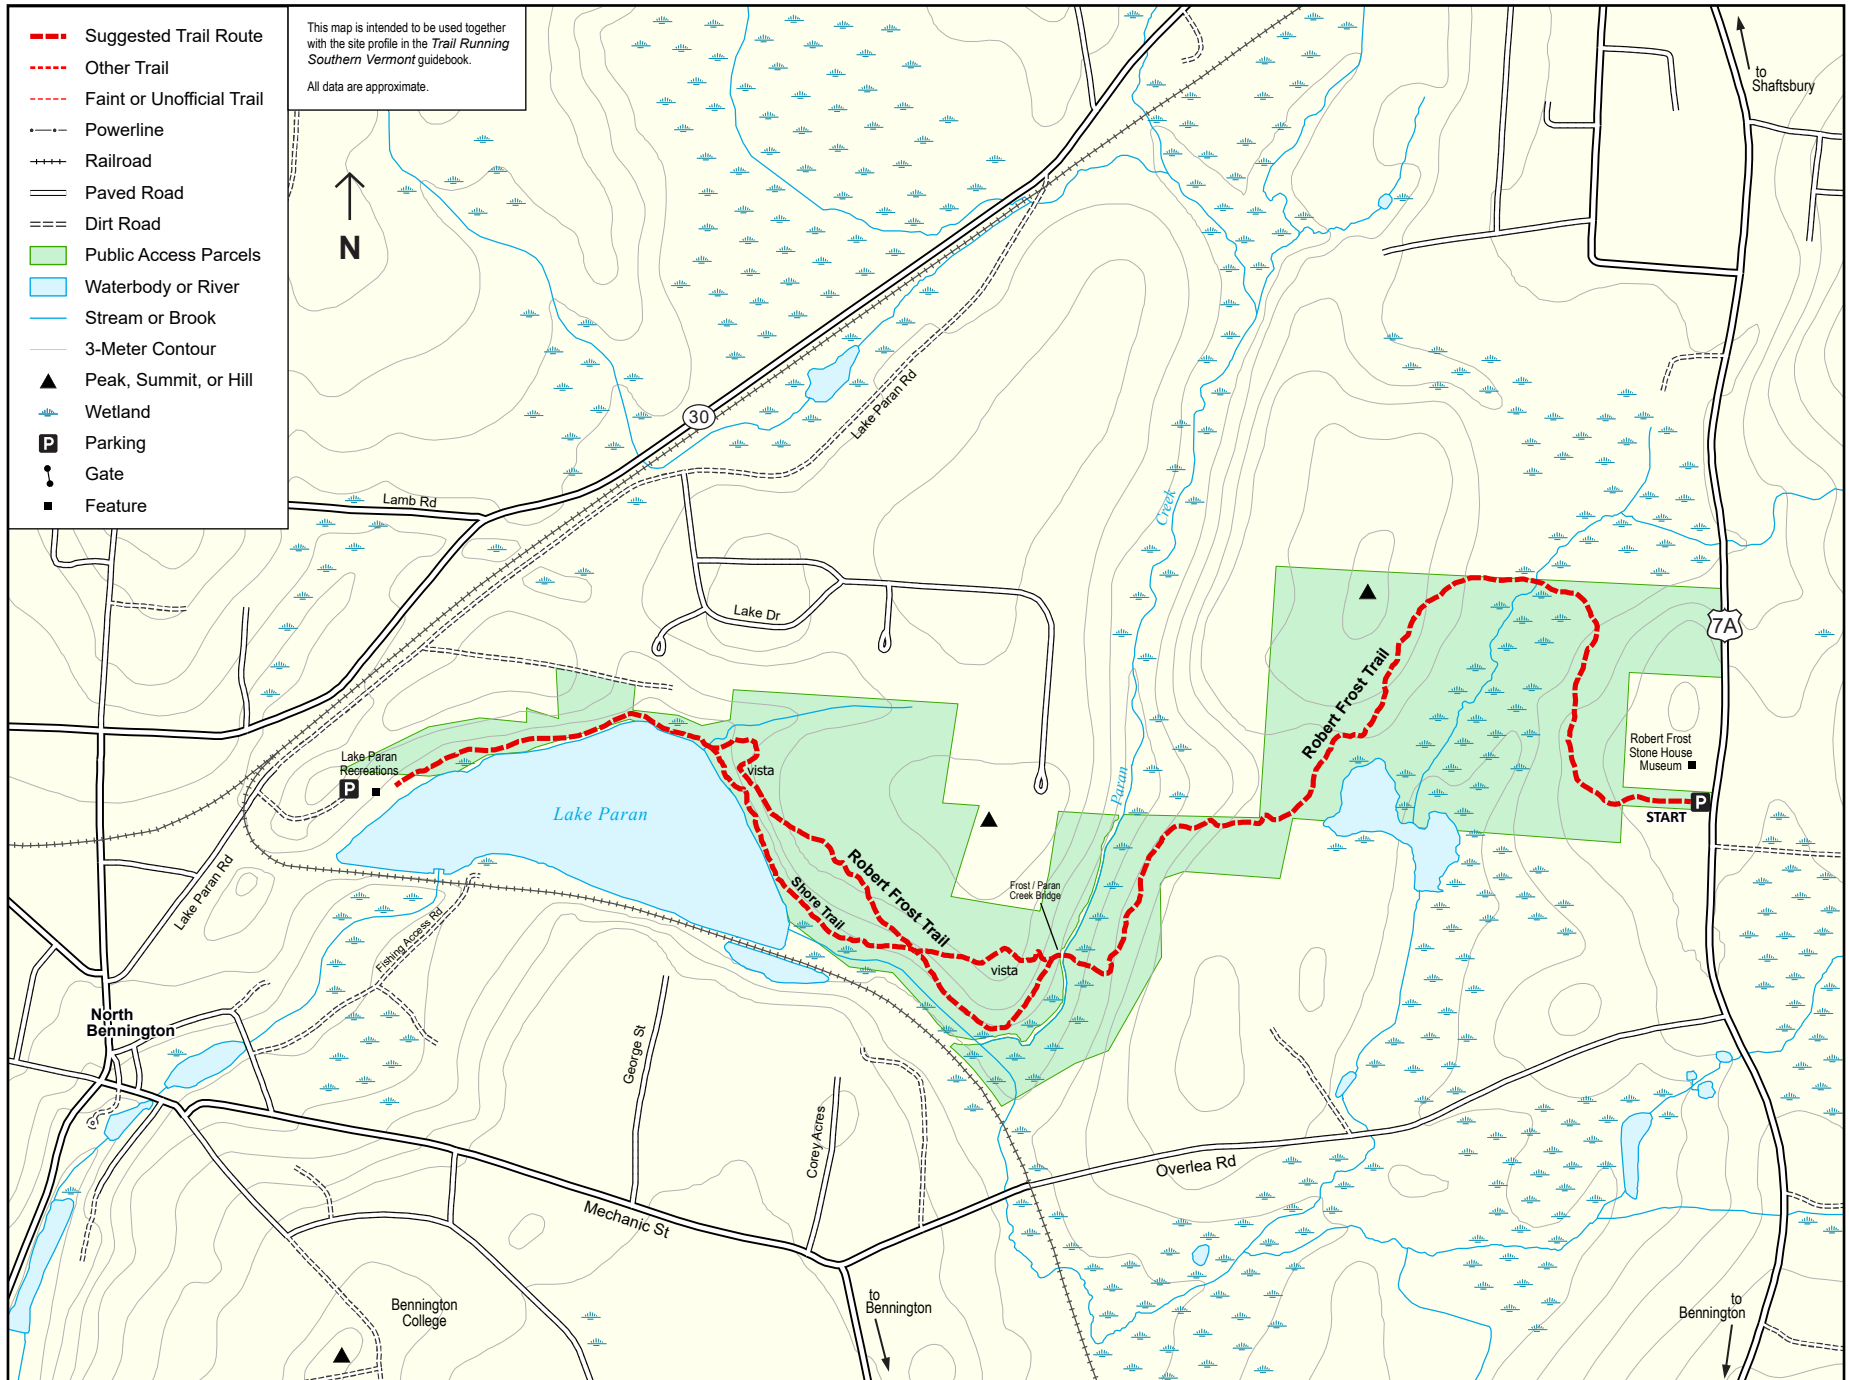

# TRAIL RUNNING Southern Vermont, Site 16: Lake Paran

Scale = 1:12,500

Map produced April 2023 by Ben Kimball