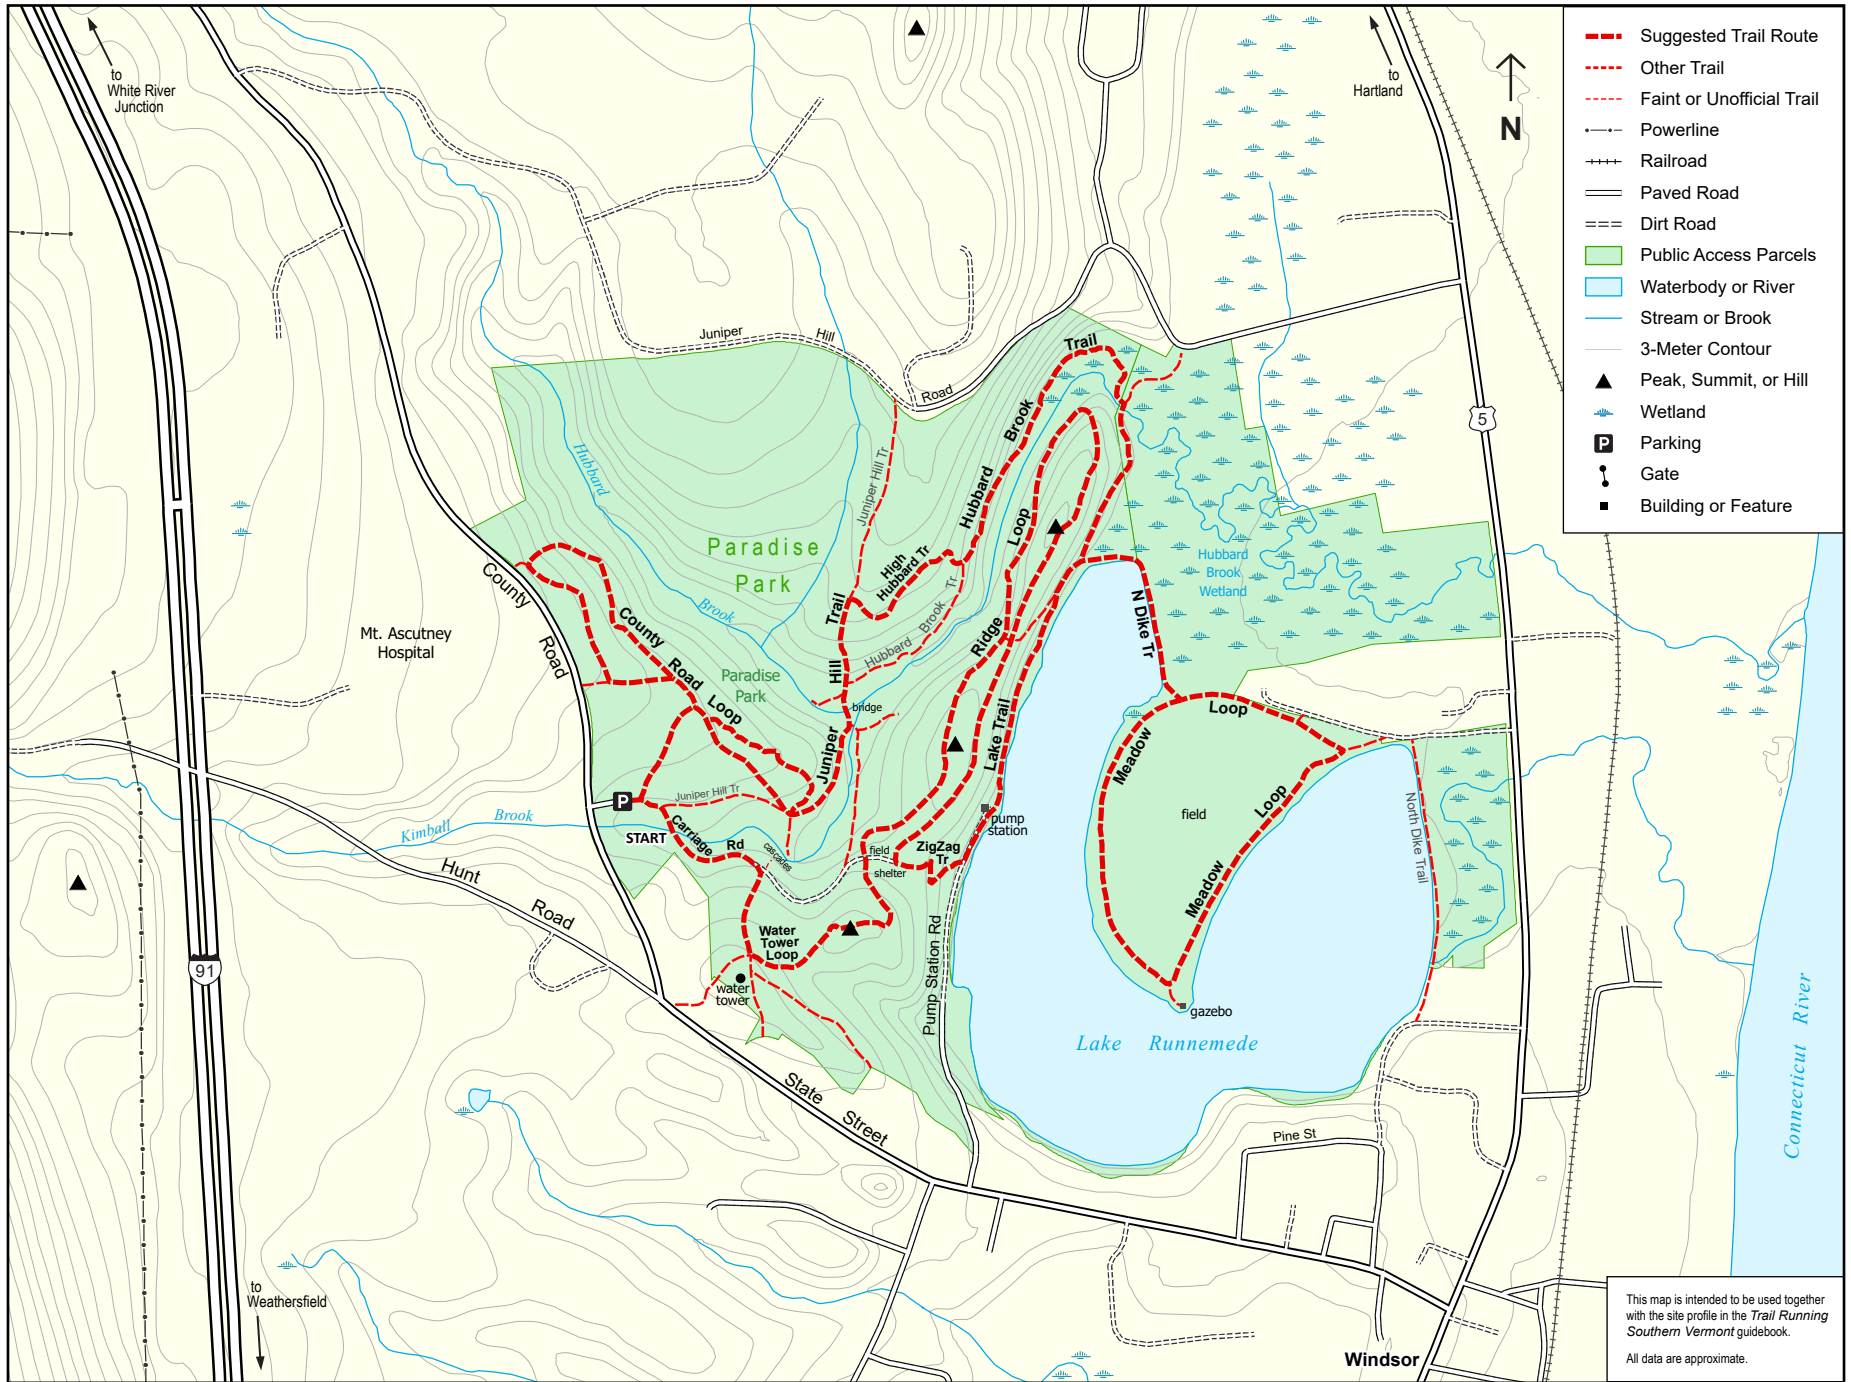

# TRAIL RUNNING Southern Vermont, Site 40: Paradise Park

This map is intended to be used together with the site profile in the *Trail Running Southern Vermont* guidebook.  
All data are approximate.

Scale = 1:10,000

Map produced April 2023 by Ben Kimball