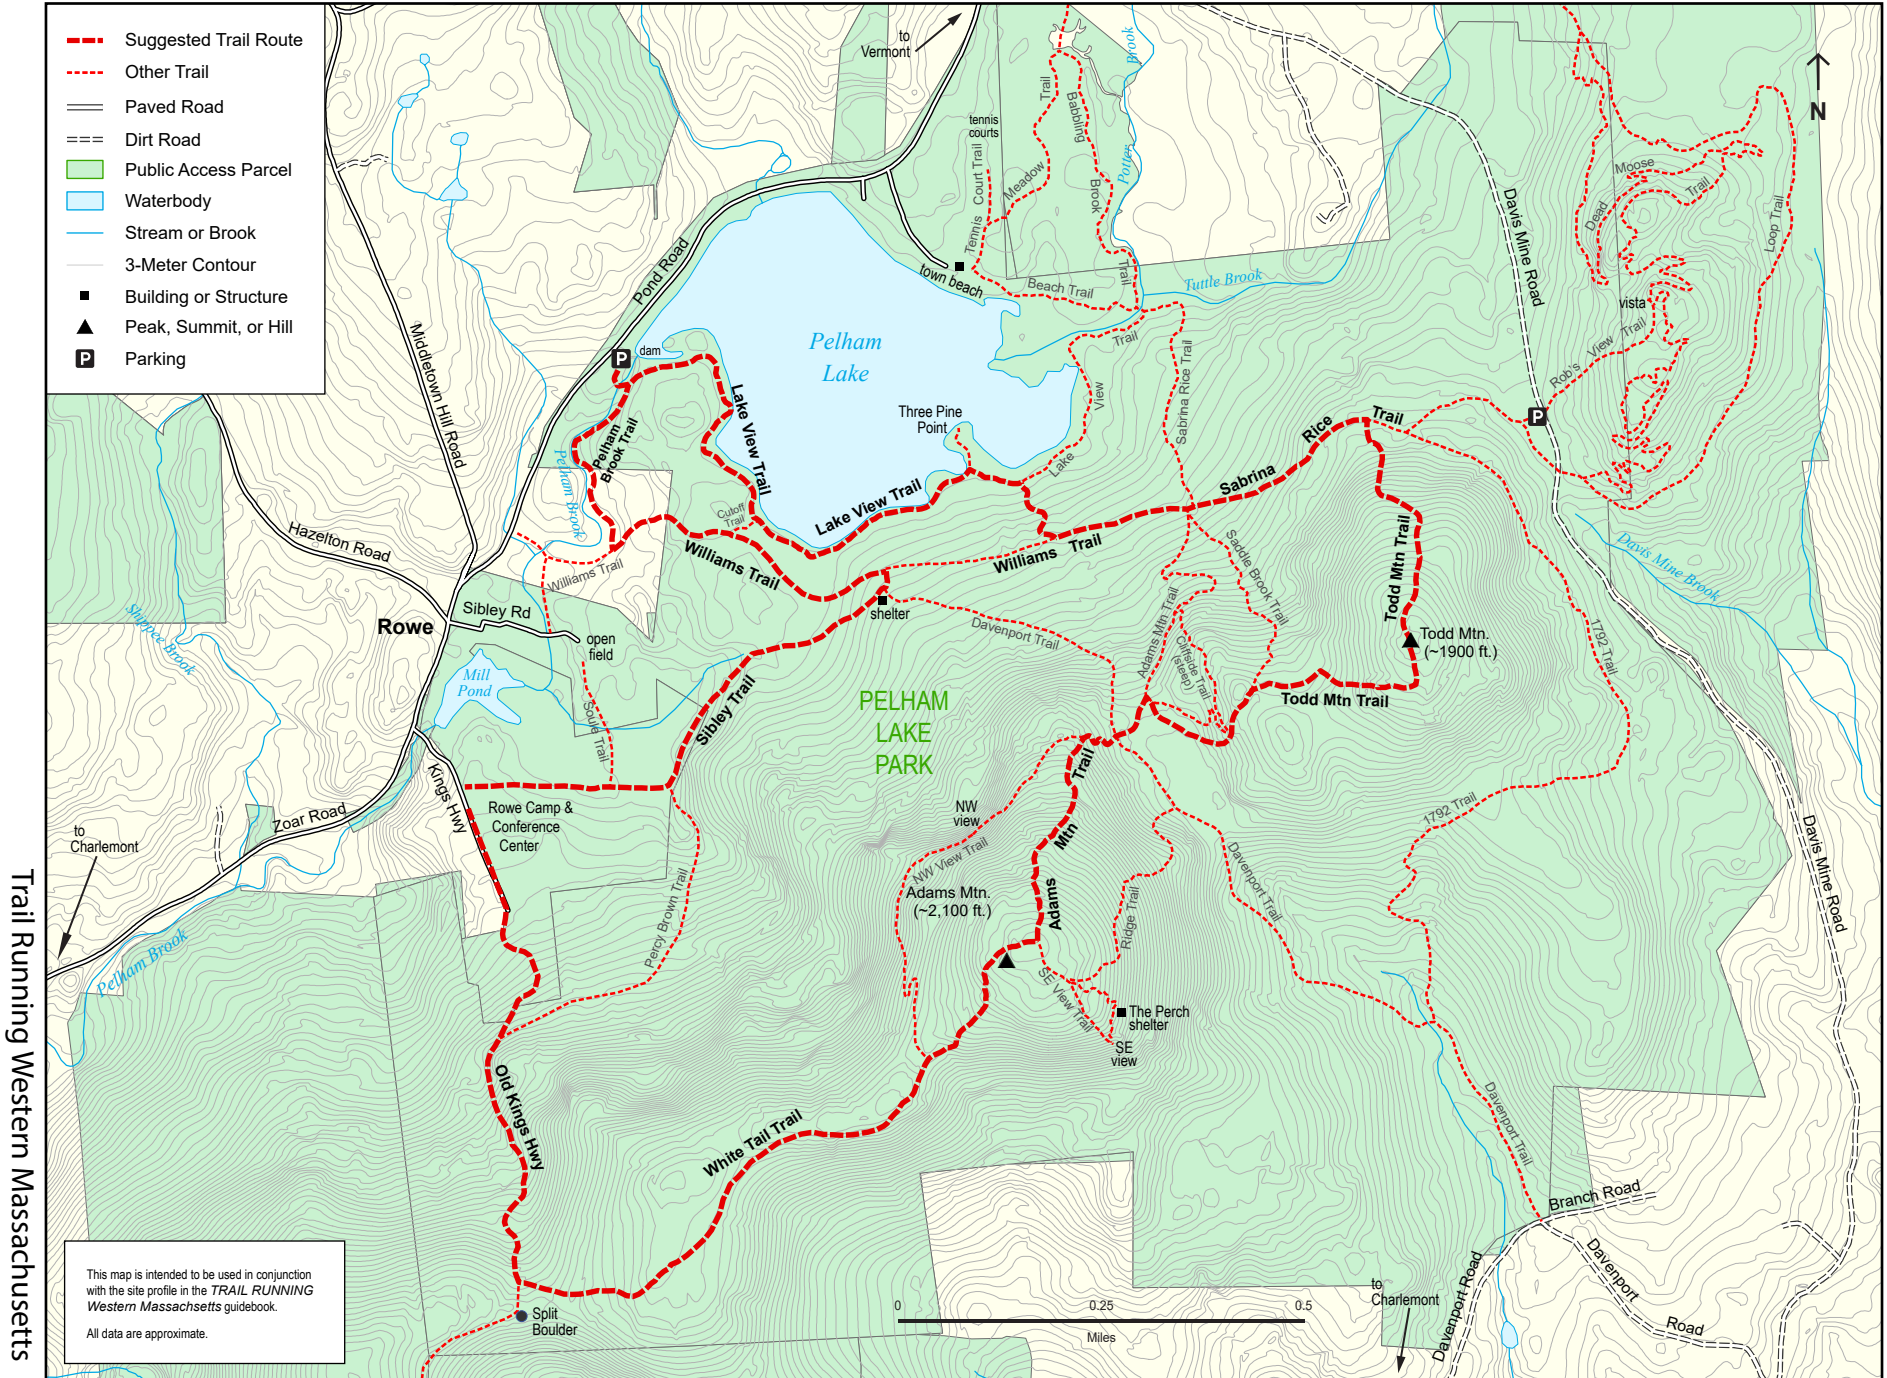

TRAIL RUNNING Western Massachusetts, Site 7: Pelham Lake Park

Trail Running Western Massachusetts

This map is intended to be used in conjunction with the site profile in the *TRAIL RUNNING Western Massachusetts* guidebook.
All data are approximate.

0 0.25 0.5
Miles

Scale = 1:15,000

Map produced October 2023 by Ben Kimball