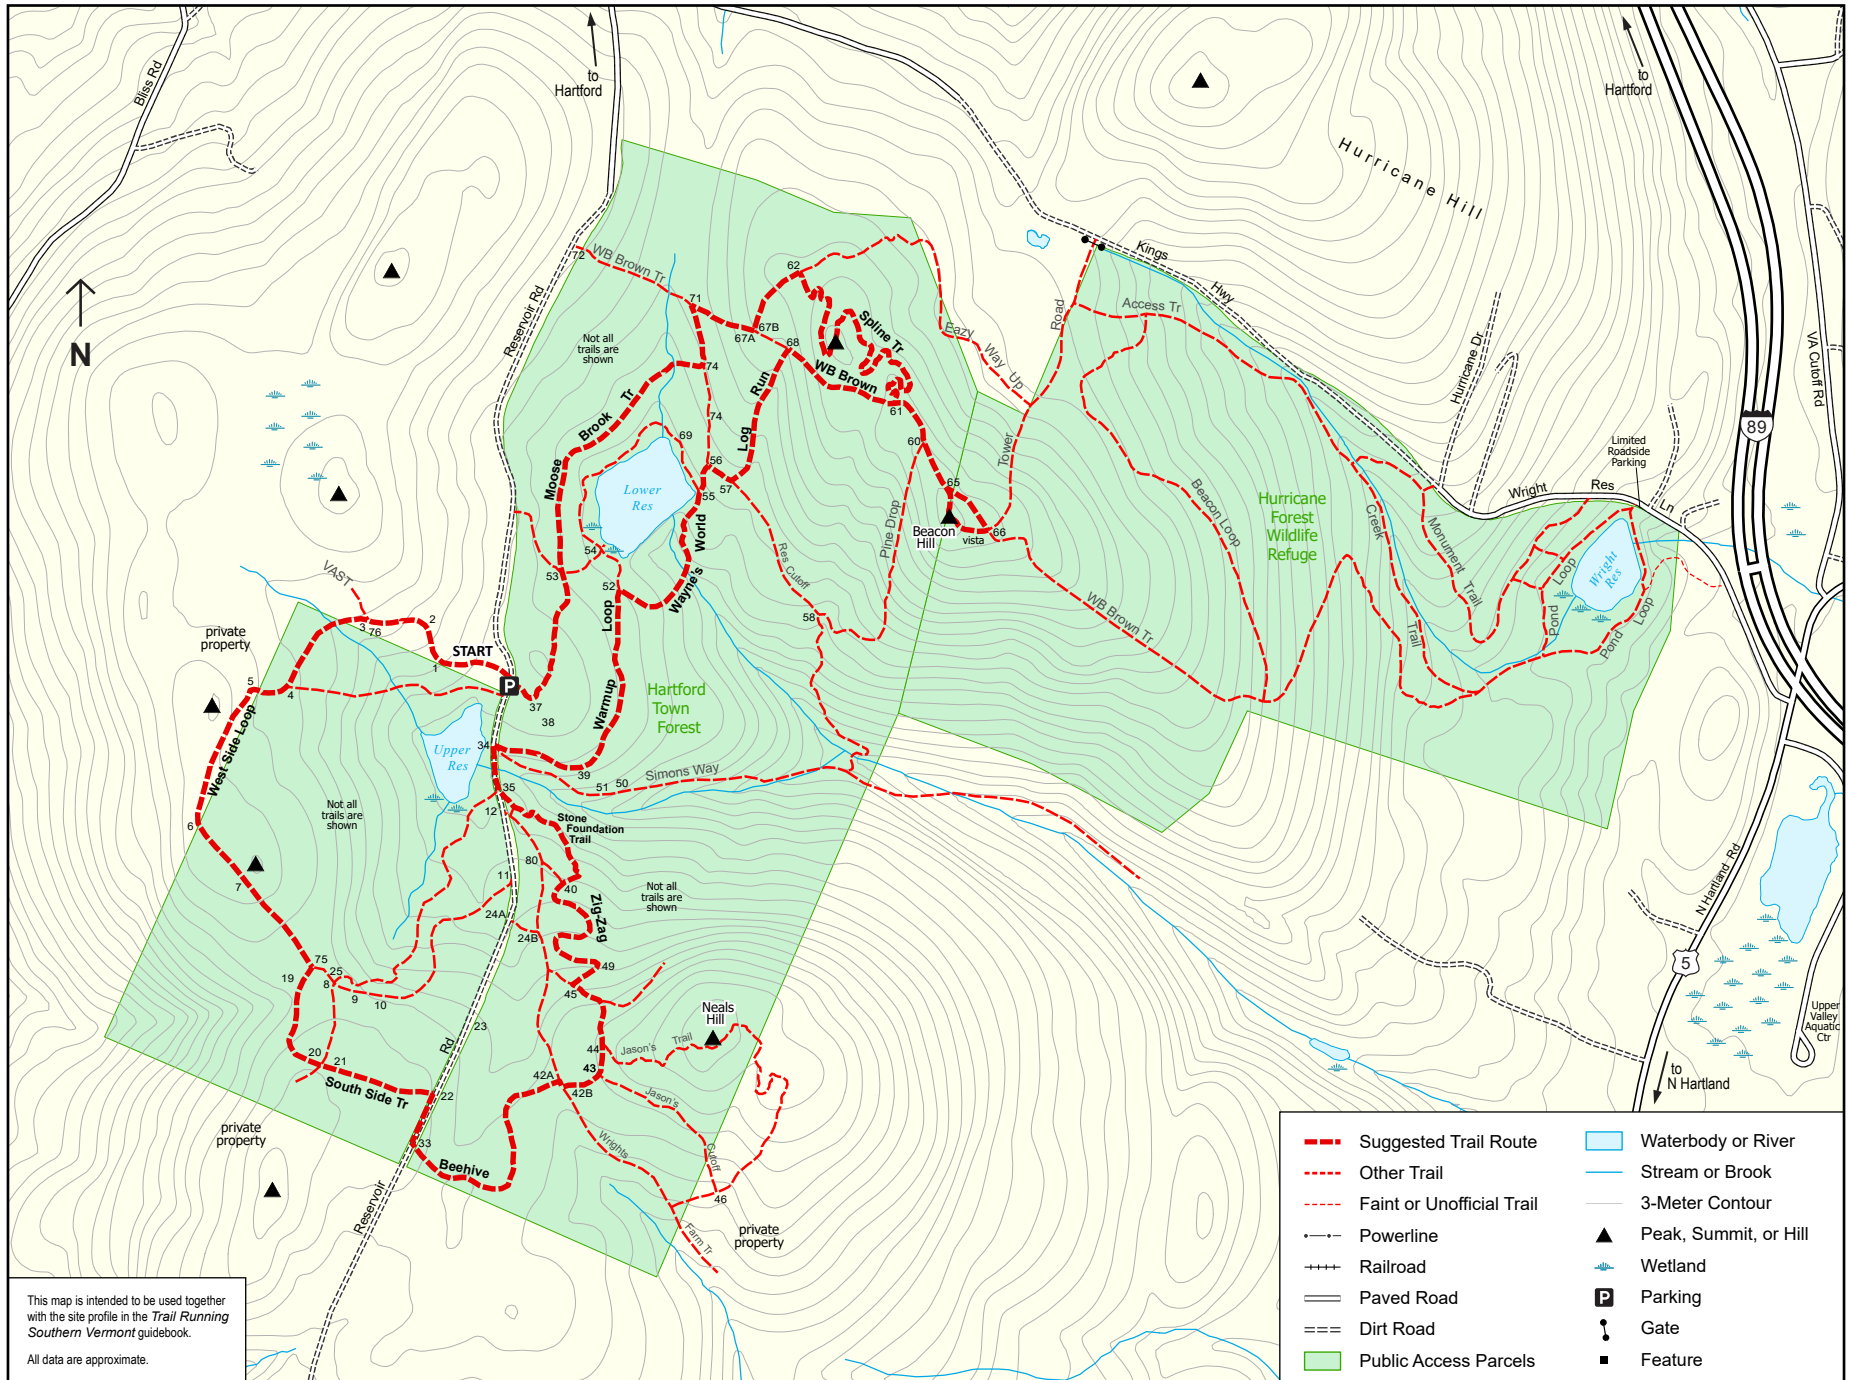

TRAIL RUNNING Southern Vermont, Site 39: Hurricane Forest

This map is intended to be used together with the site profile in the *Trail Running Southern Vermont* guidebook.
All data are approximate.

Scale = 1:12,500

Map produced April 2023 by Ben Kimball